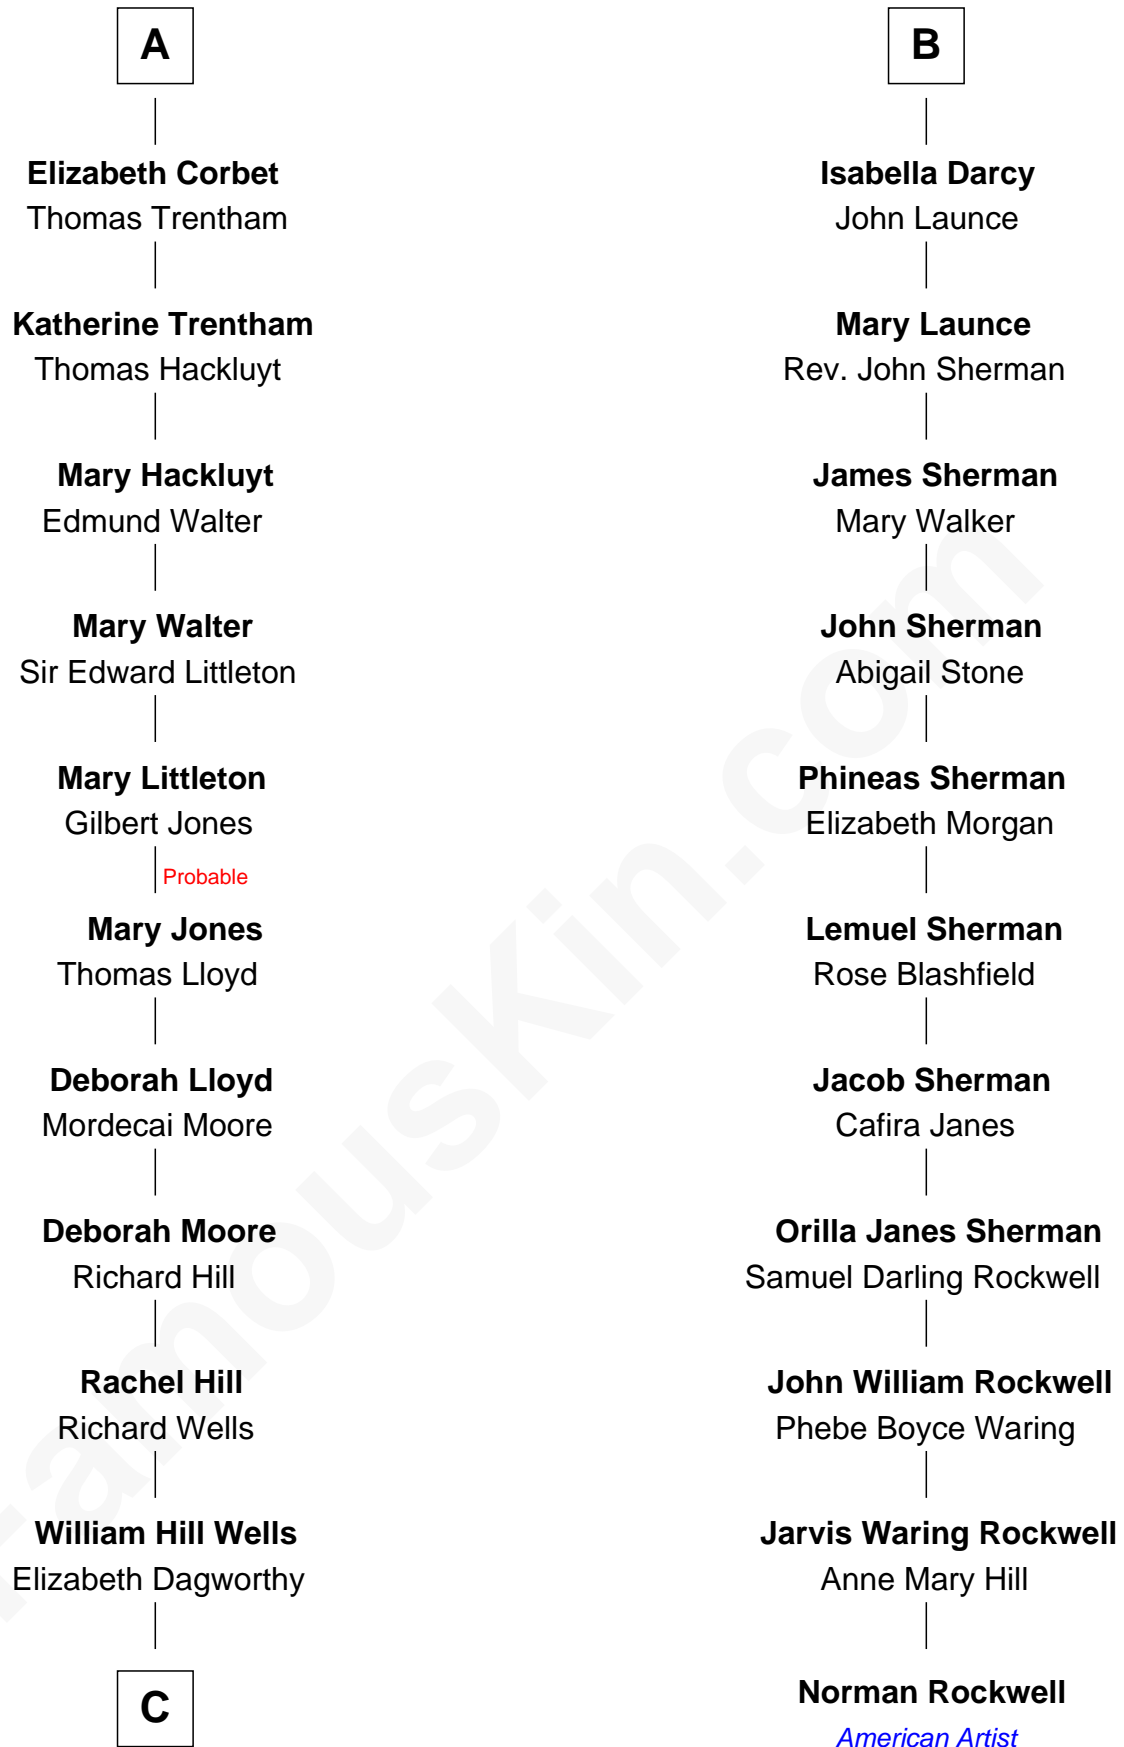

# FamousKin.com Relationship Chart of

**Orson Welles**

*Radio, Stage, and Movie Actor*

17th cousin 3 times removed of

**Norman Rockwell**

*American Artist*

**Sir Henry de Grey**

Elizabeth Talbot

**C**

Henry Hill Welles

Mary Putnam

Richard Jones Welles

Mary Blanche Head

Richard Head Welles

Beatrice Ives

**Orson Welles**