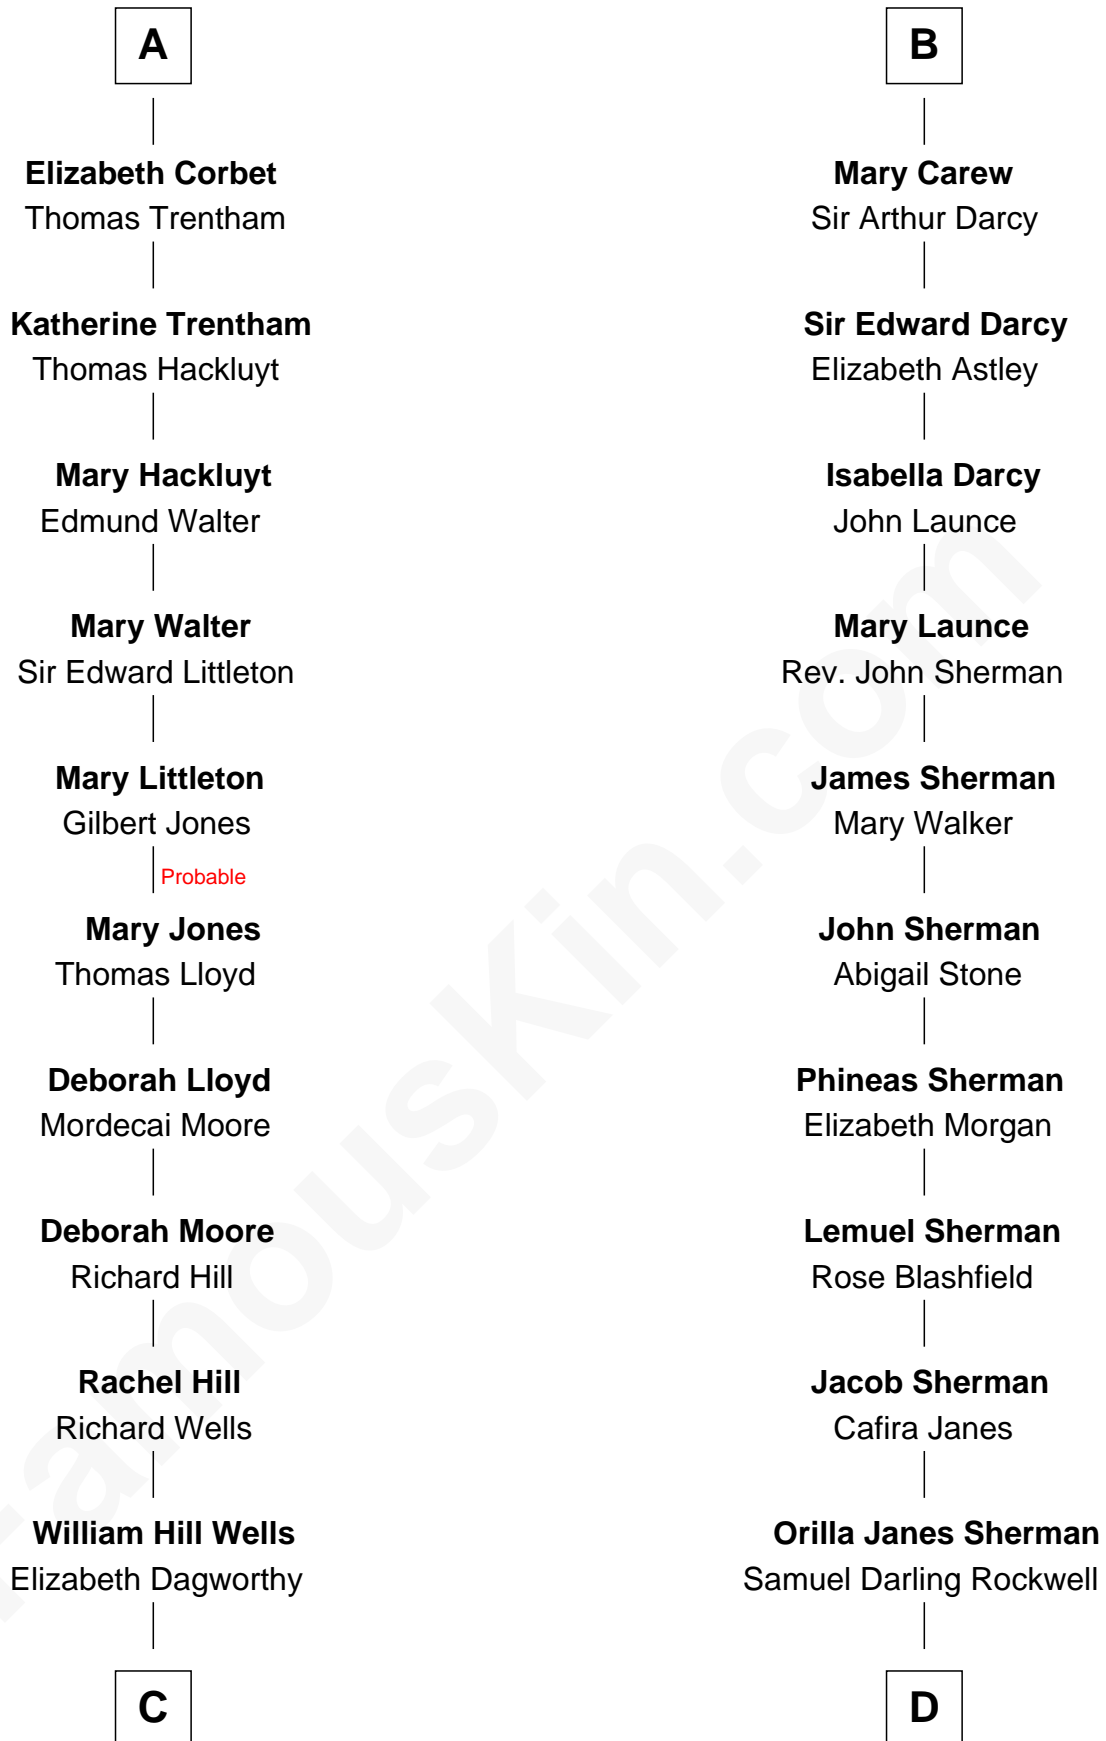

# FamousKin.com Relationship Chart of

**Orson Welles**

*Radio, Stage, and Movie Actor*

19th cousin 1 time removed of

**Norman Rockwell**

*American Artist*

**C**

**Henry Hill Welles**

Mary Putnam

**Richard Jones Welles**

Mary Blanche Head

**Richard Head Welles**

Beatrice Ives

**Orson Welles**

*Radio, Stage, and Movie Actor*

**D**

**John William Rockwell**

Phebe Boyce Waring

**Jarvis Waring Rockwell**

Anne Mary Hill

**Norman Rockwell**

*American Artist*

FamousKin.com