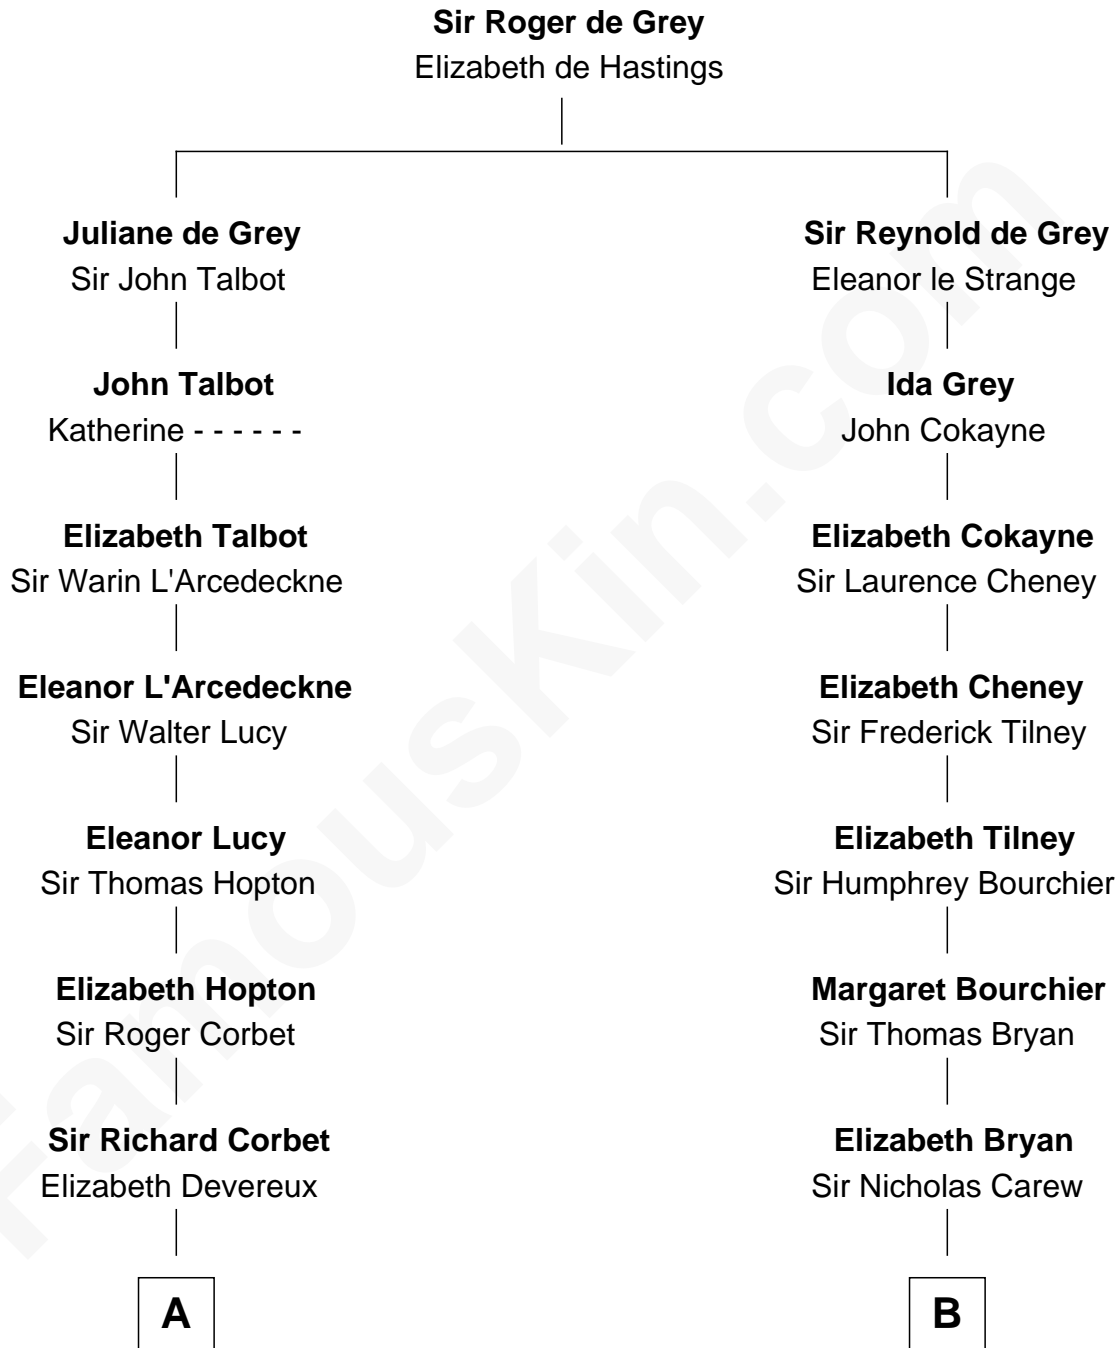

# FamousKin.com Relationship Chart of

**Orson Welles**

*Radio, Stage, and Movie Actor*

19th cousin 1 time removed of

**Norman Rockwell**

*American Artist*

**C**

**Henry Hill Welles**

Mary Putnam

**Richard Jones Welles**

Mary Blanche Head

**Richard Head Welles**

Beatrice Ives

**Orson Welles**

*Radio, Stage, and Movie Actor*

**D**