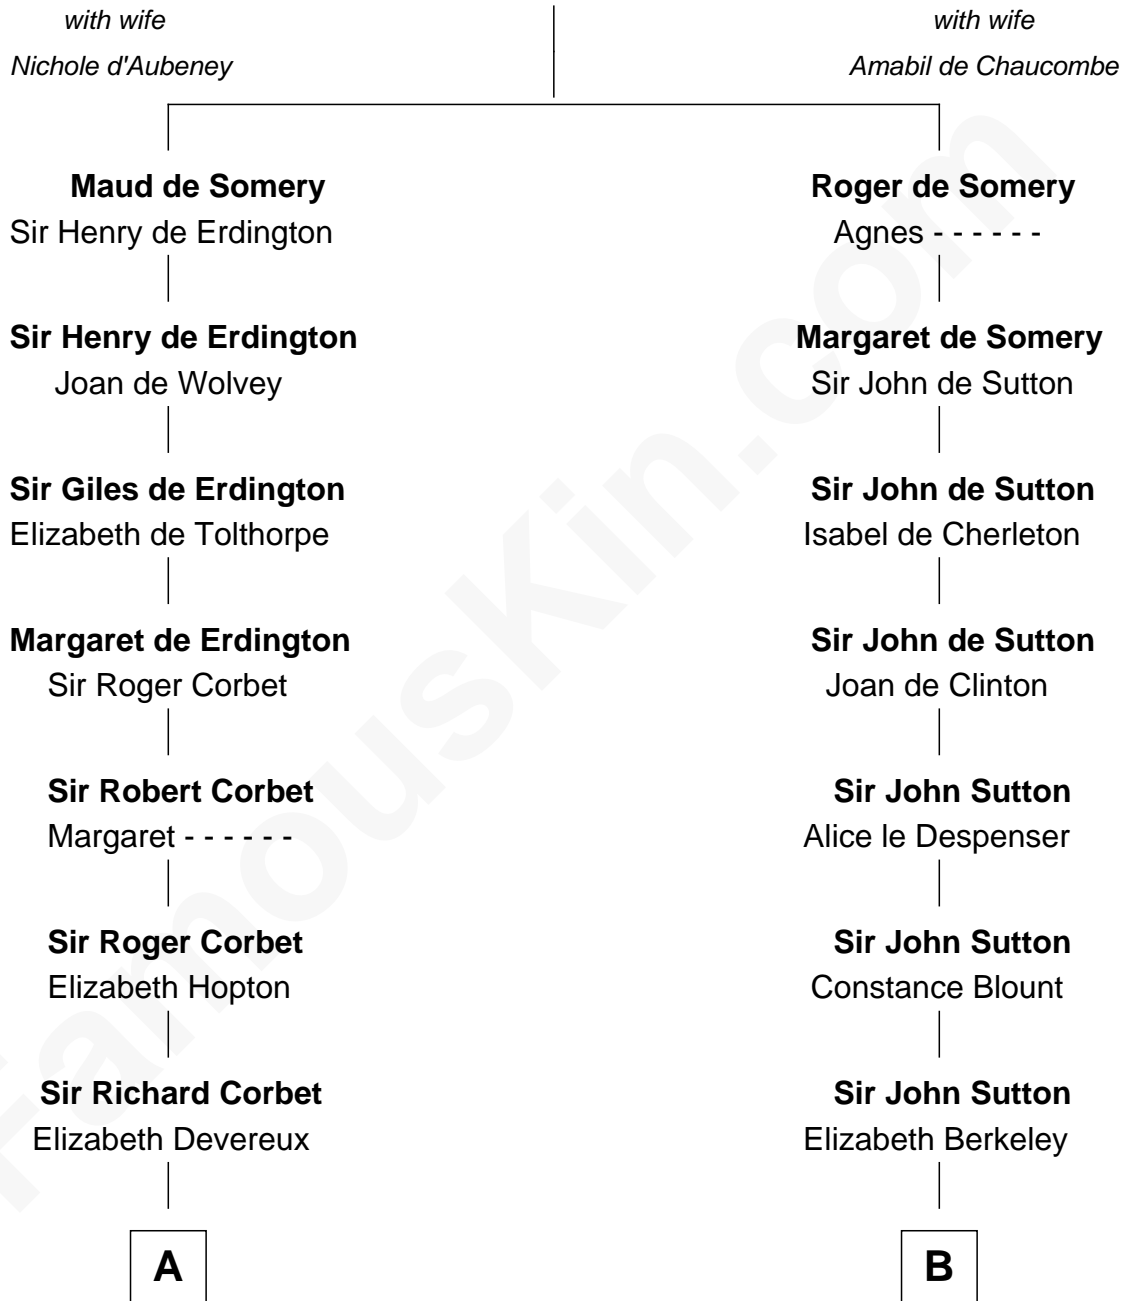

FamousKin.com

Relationship Chart of

Orson Welles

Radio, Stage, and Movie Actor

18th cousin 2 times removed of

Nicholas Gilman

Signer of the U.S. Constitution

Sir Roger de Somery

C

Henry Hill Welles

Mary Putnam

Richard Jones Welles

Mary Blanche Head

Richard Head Welles

Beatrice Ives

Orson Welles