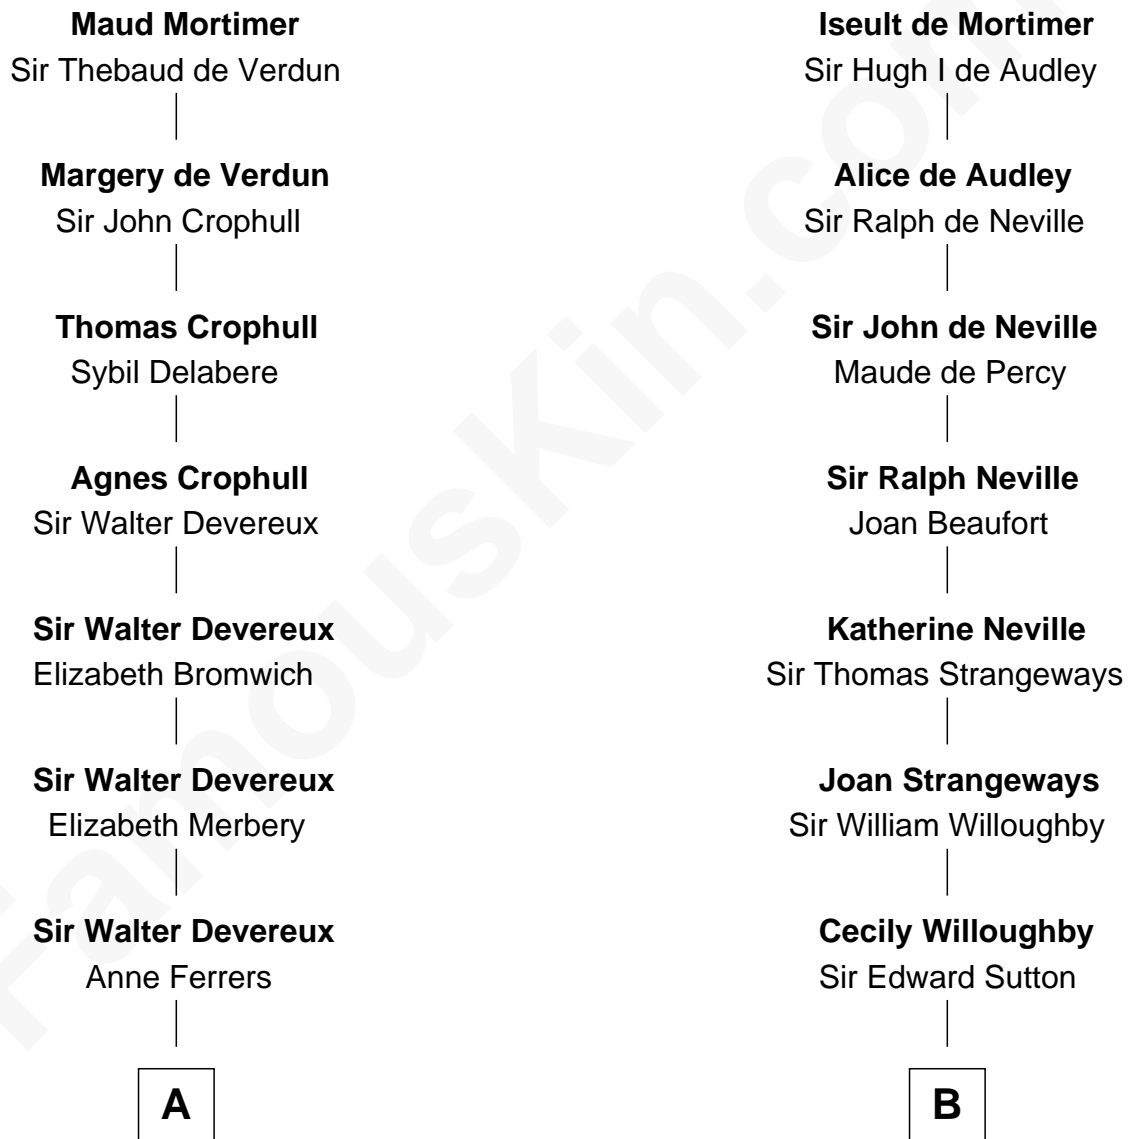

Sir Edmund Mortimer

Margaret de Fiennes