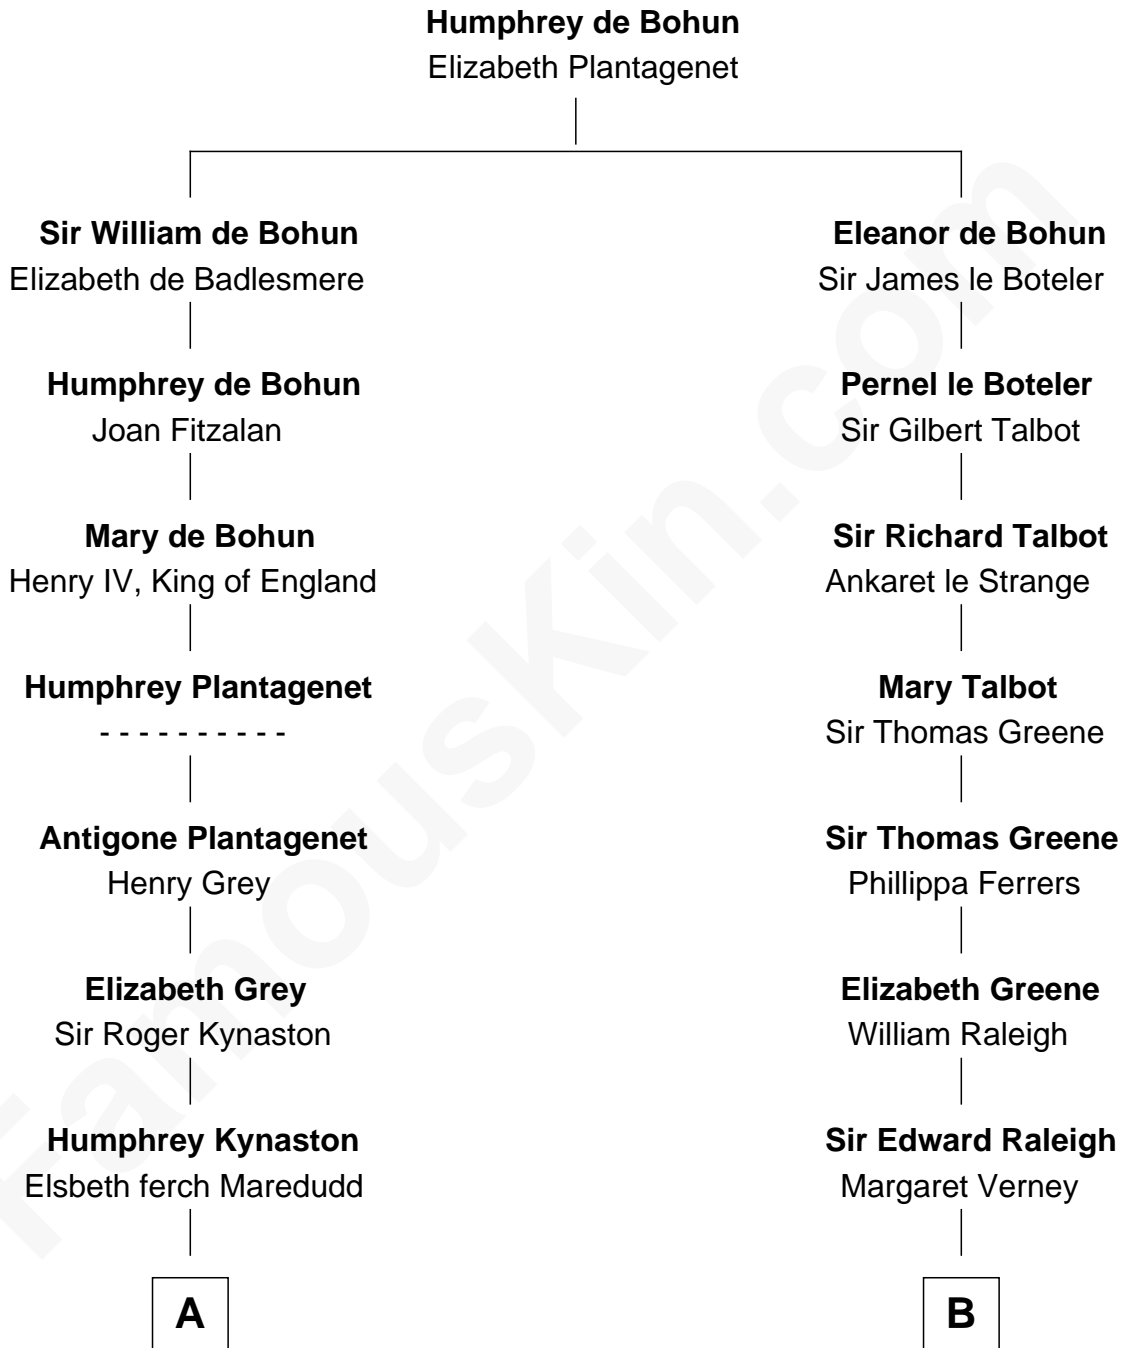

FamousKin.com Relationship Chart of

Orson Welles

Radio, Stage, and Movie Actor

17th cousin 2 times removed of

Nicholas Gilman

Signer of the U.S. Constitution

C

Richard Jones Welles

Mary Blanche Head

Richard Head Welles

Beatrice Ives

Orson Welles

Radio, Stage, and Movie Actor

FamousKin.com