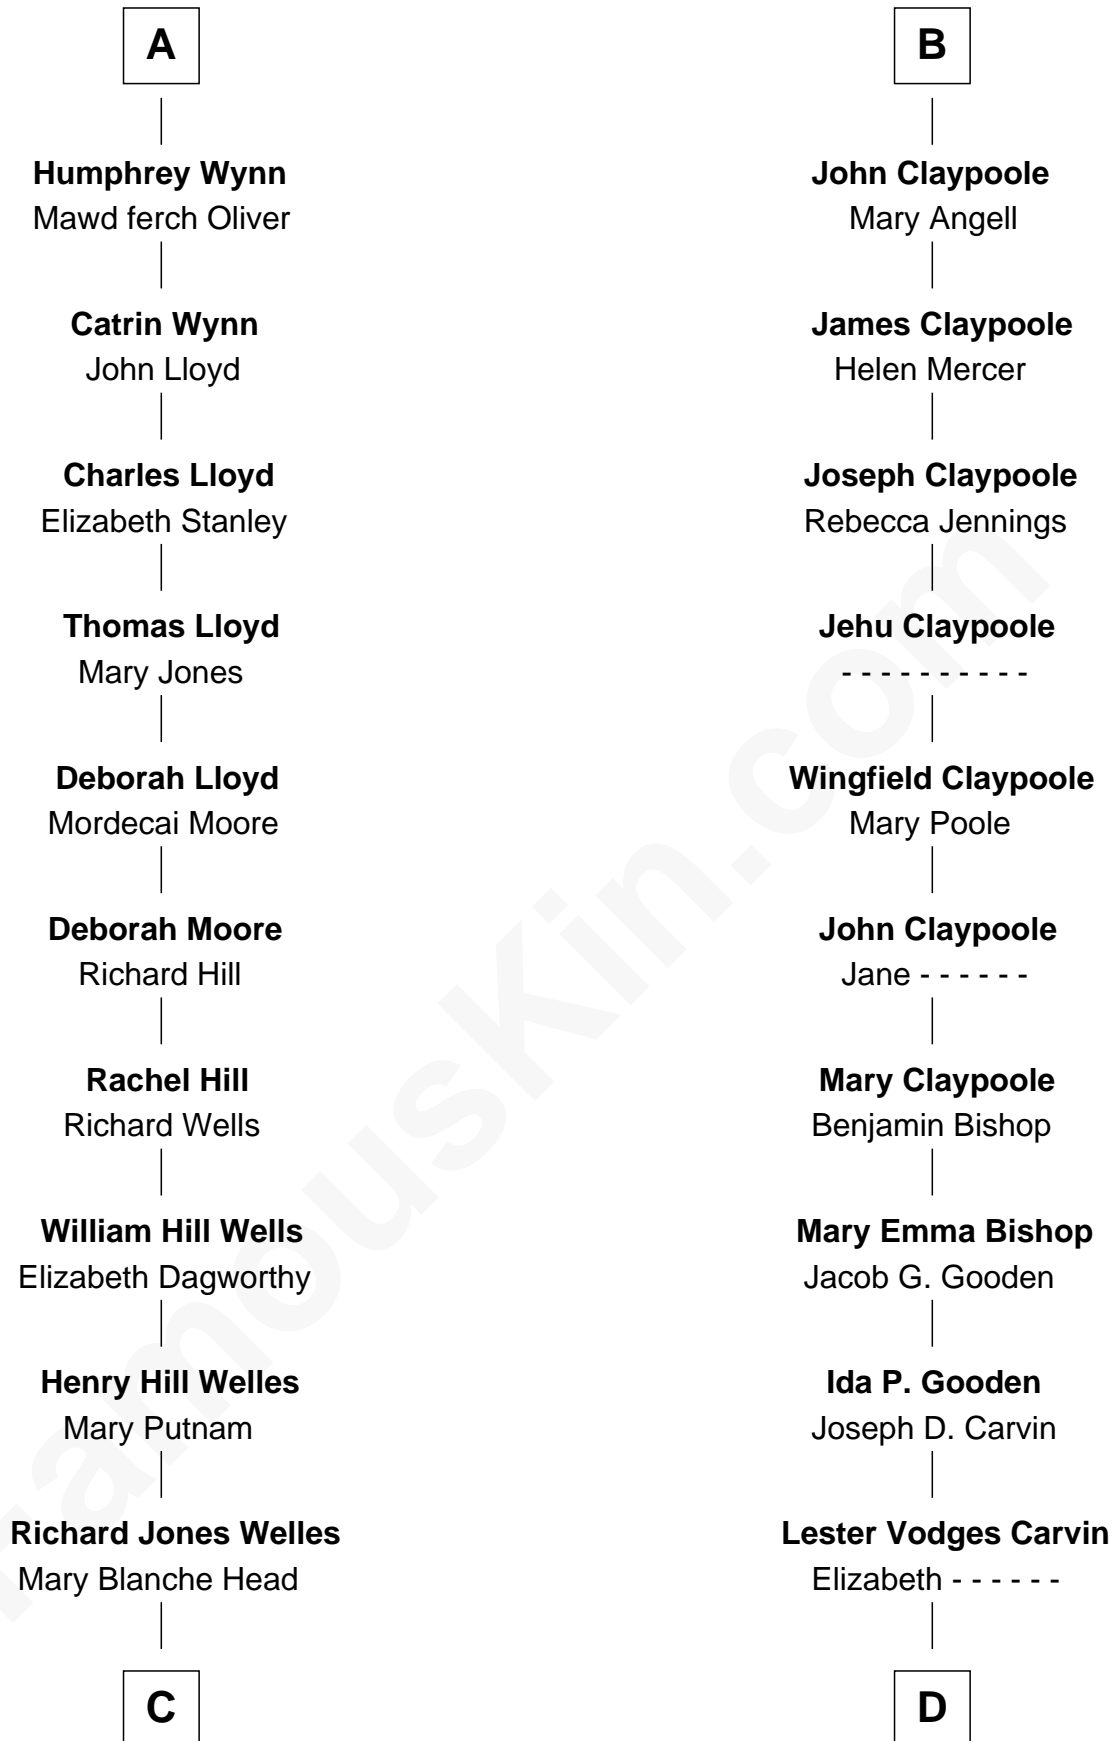

## Relationship Chart of

**Orson Welles**

*Radio, Stage, and Movie Actor*

18th cousin of

**Valerie Bertinelli**

*Television Actress*

**Richard Fitzalan**  
Eleanor Plantagenet

**C**