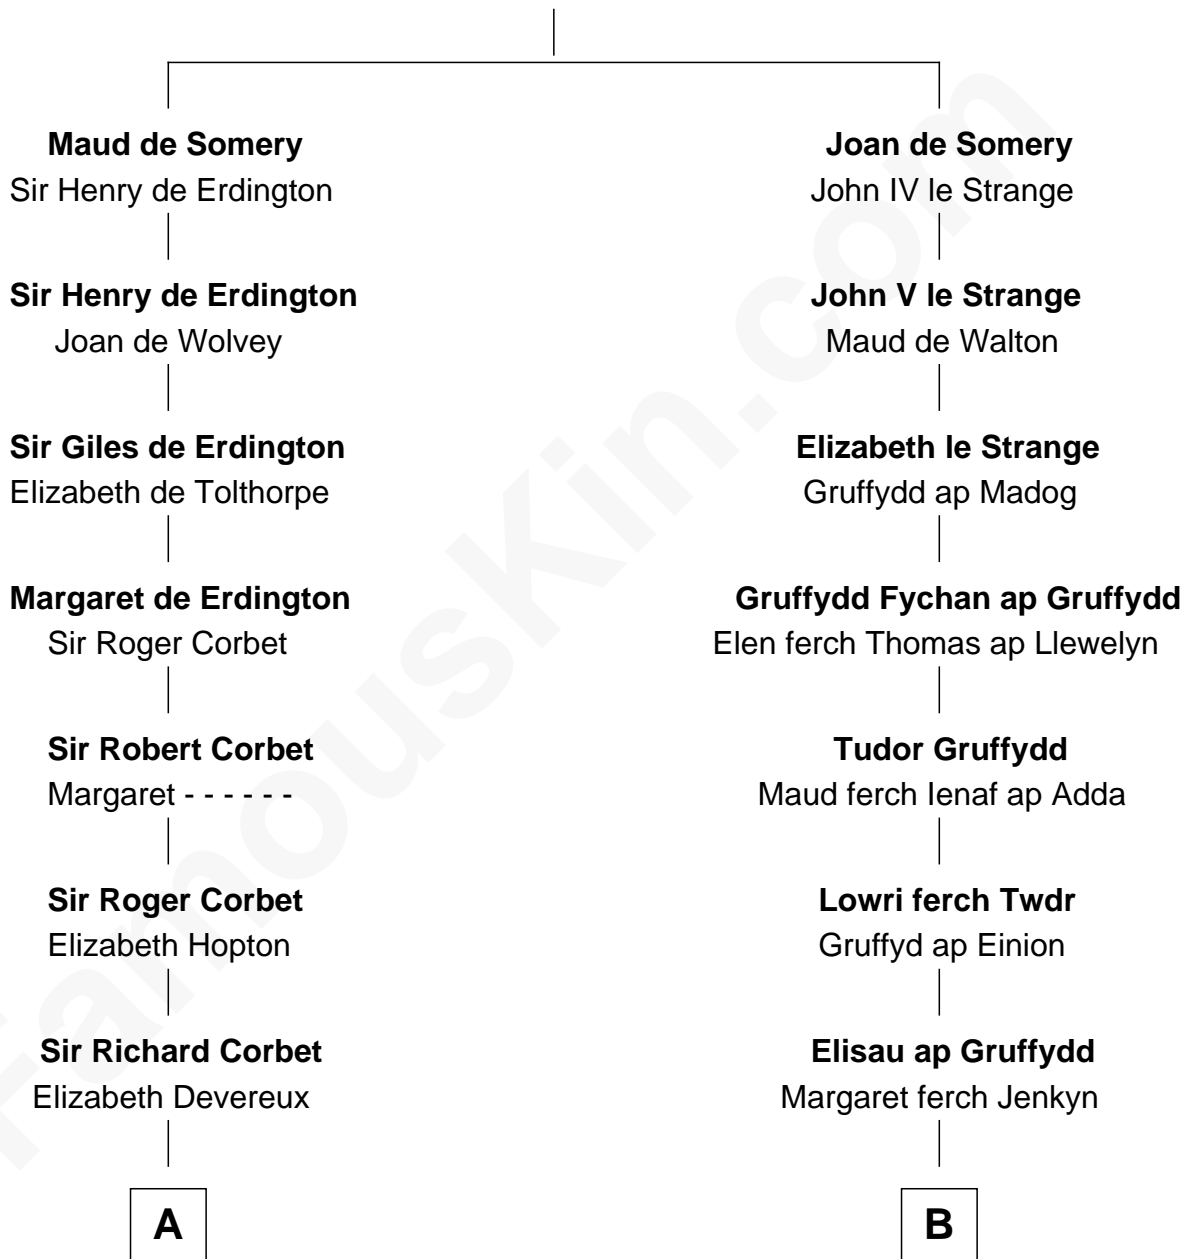

FamousKin.com Relationship Chart of

Orson Welles

Radio, Stage, and Movie Actor

20th cousin of

Humphrey Bogart

Movie Actor

Sir Roger de Somery

Nichole d'Aubenev

C

Henry Hill Welles

Mary Putnam

Richard Jones Welles

Mary Blanche Head

Richard Head Welles

Beatrice Ives

Orson Welles