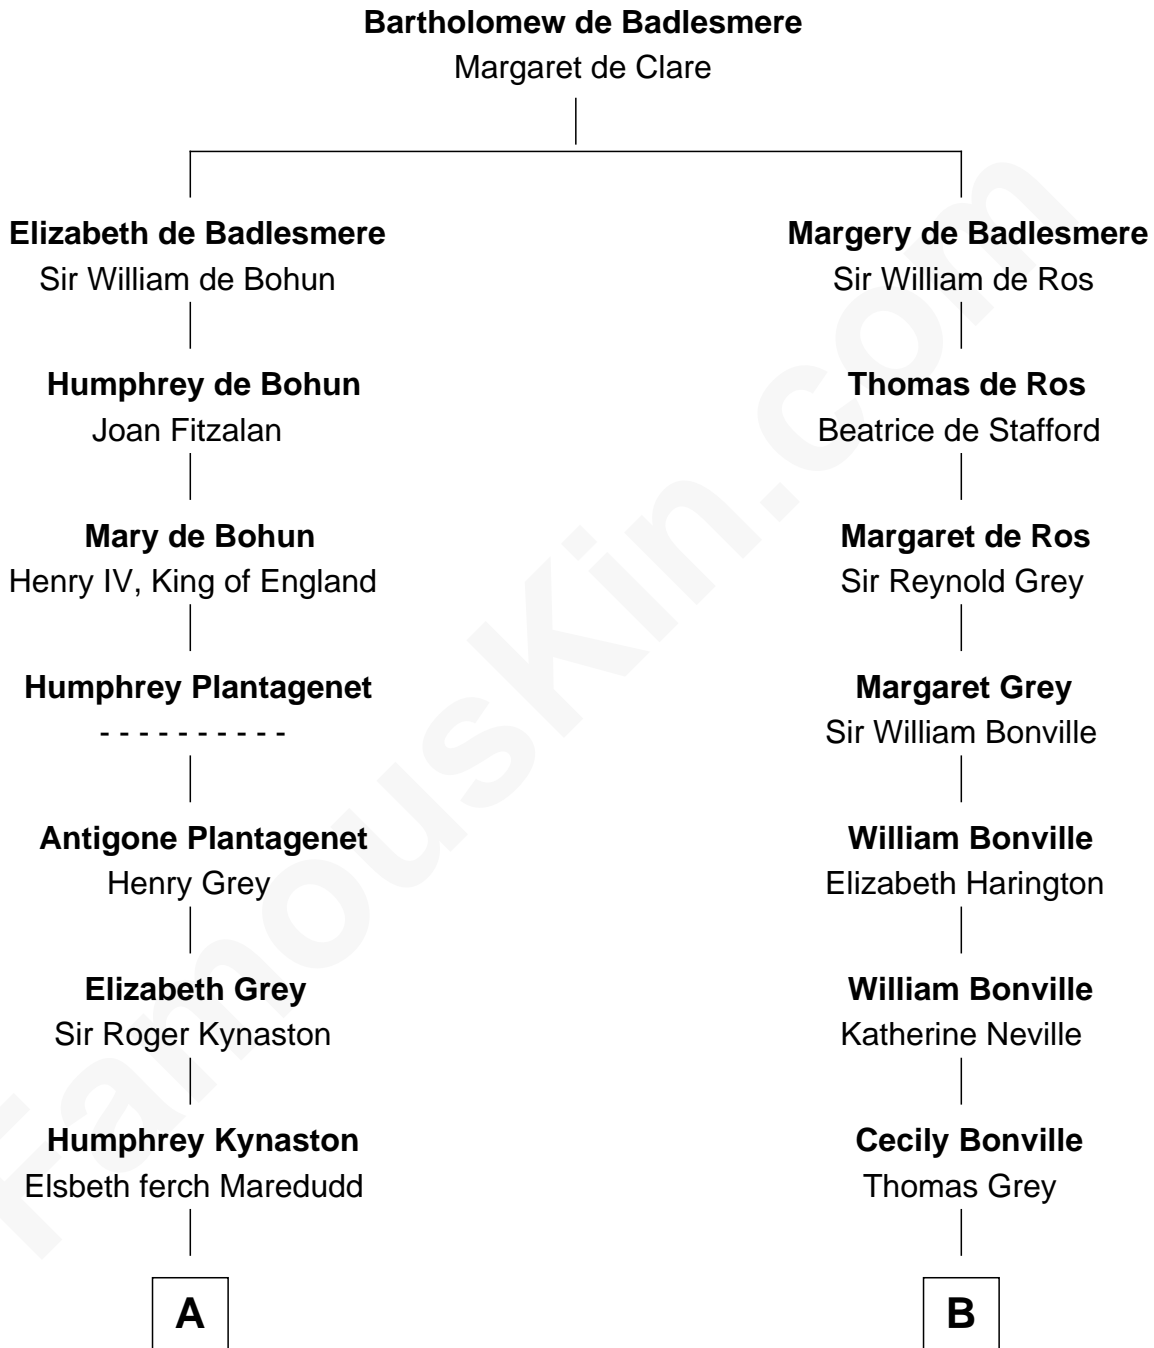

FamousKin.com Relationship Chart of

Orson Welles

Radio, Stage, and Movie Actor

19th cousin 1 time removed of

Humphrey Bogart

Movie Actor

C

Richard Jones Welles

Mary Blanche Head

Richard Head Welles

Beatrice Ives

Orson Welles

Radio, Stage, and Movie Actor

D

Elizabeth Rogers Perkins

Harvey Humphrey