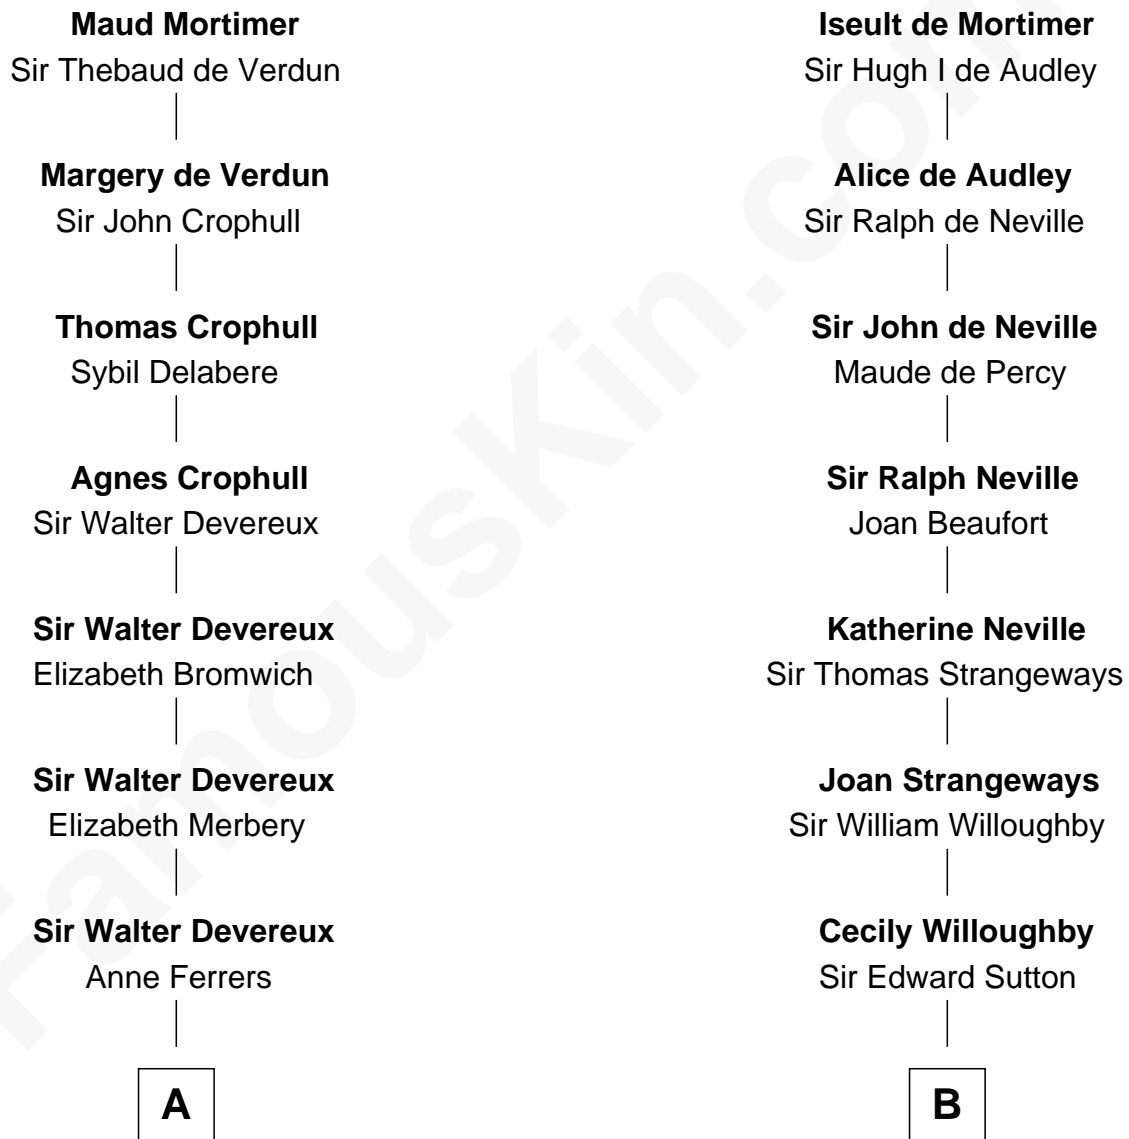

FamousKin.com

Relationship Chart of

Orson Welles

Radio, Stage, and Movie Actor

20th cousin 1 time removed of

Humphrey Bogart
Movie Actor

Sir Edmund Mortimer
Margaret de Fiennes

C