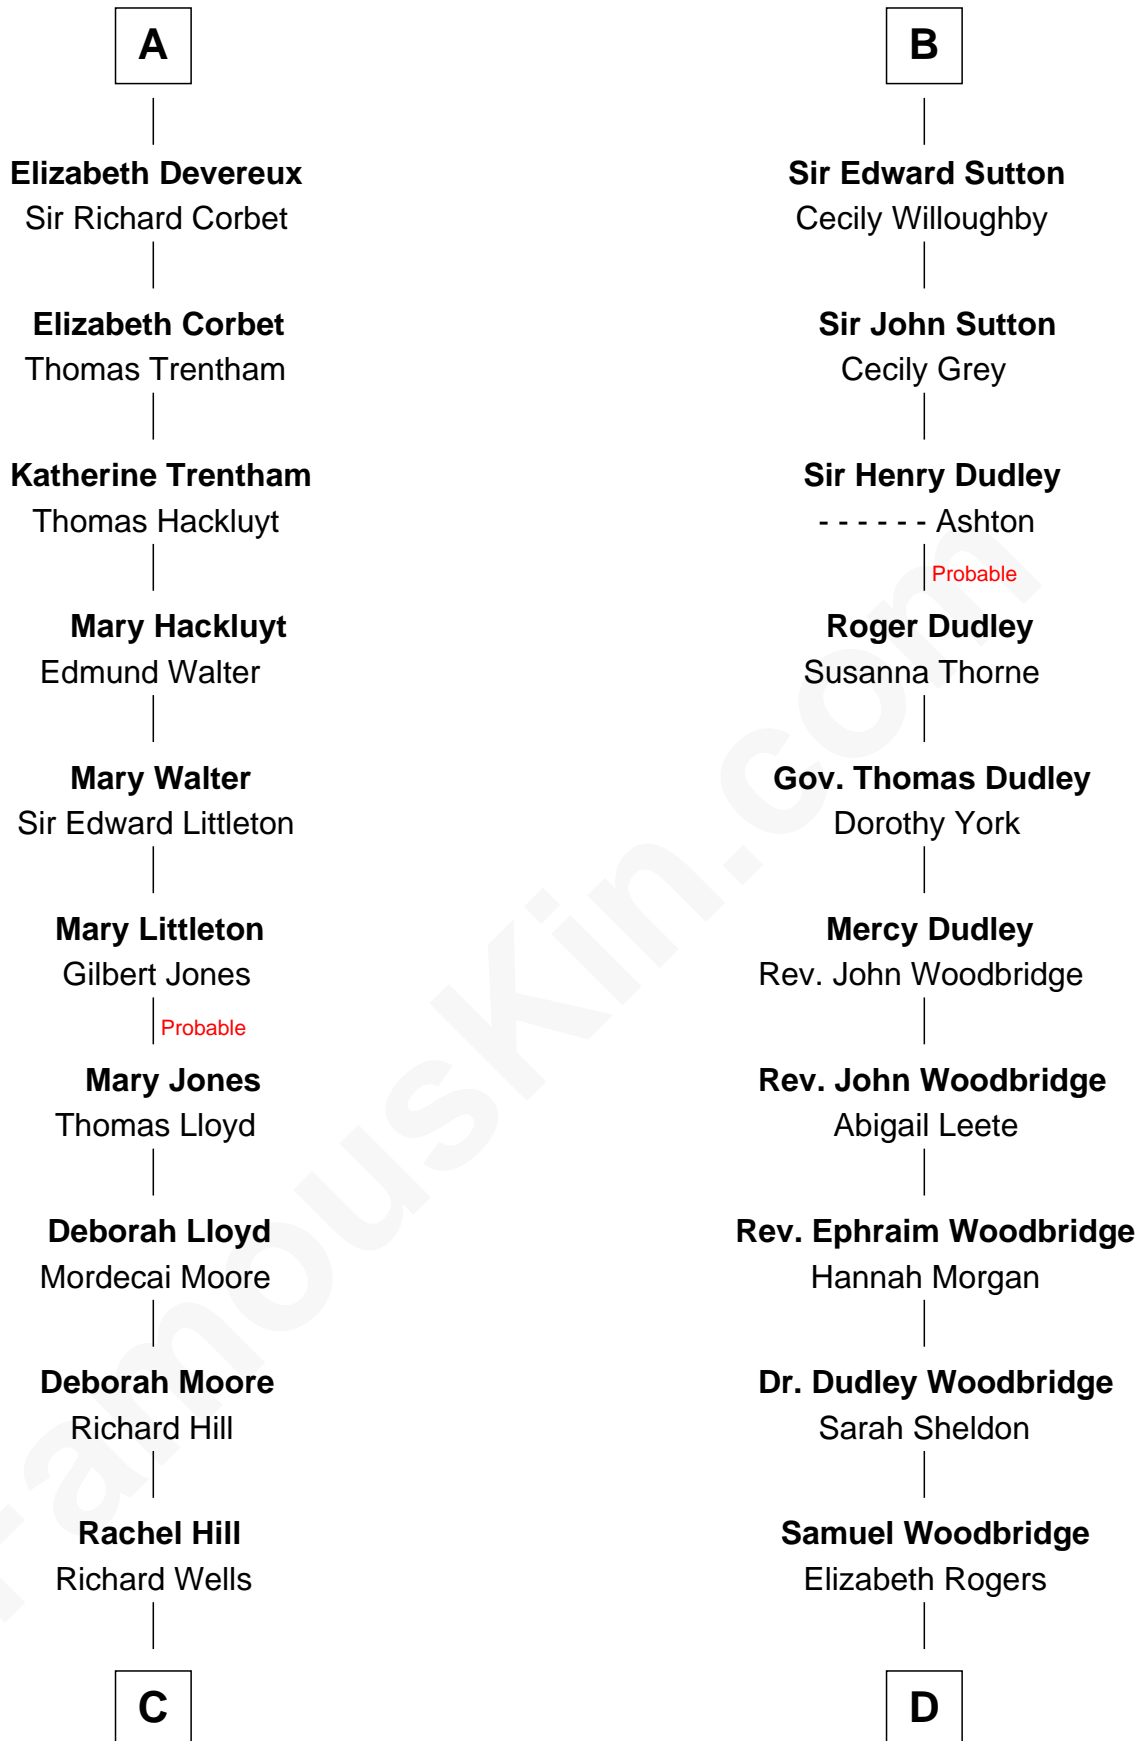

## Relationship Chart of

**Orson Welles**

*Radio, Stage, and Movie Actor*

21st cousin of

**Humphrey Bogart**

*Movie Actor*

**Sir Hugh le Despencer**

Isabella de Beauchamp

**C**

**William Hill Wells**  
Elizabeth Dagworthy

**Henry Hill Welles**  
Mary Putnam

**Richard Jones Welles**  
Mary Blanche Head

**Richard Head Welles**  
Beatrice Ives

**Orson Welles**  
*Radio, Stage, and Movie Actor*

**D**

**Charlotte Sophia Woodbridge**  
Dyer Perkins

**Elizabeth Rogers Perkins**  
Harvey Humphrey

**John Perkins Humphrey**  
Frances Dewey Churchill

**Maud Humphrey**  
Dr. Belmont Deforest Bogart

**Humphrey Bogart**  
*Movie Actor*