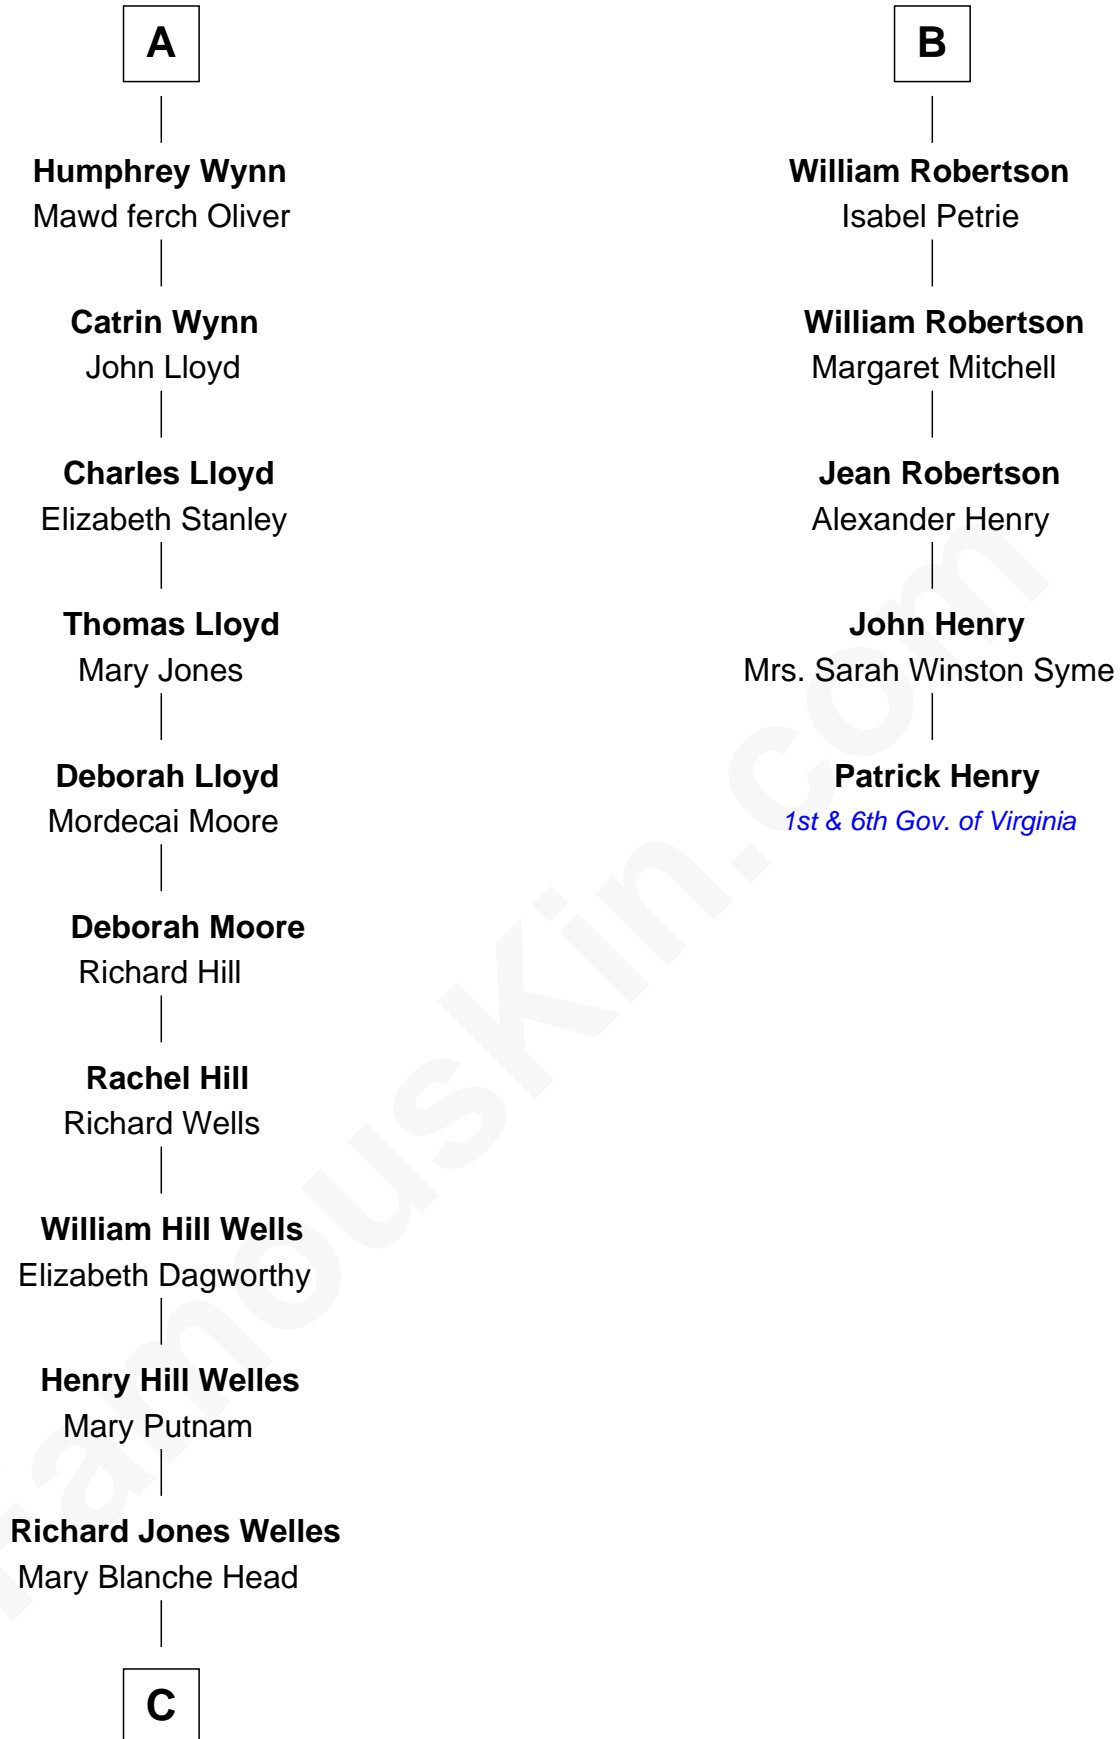

FamousKin.com Relationship Chart of

Orson Welles

Radio, Stage, and Movie Actor

11th cousin 7 times removed of

Patrick Henry

1st and 6th Governor of Virginia

Richard Fitzalan
Eleanor Plantagenet

C