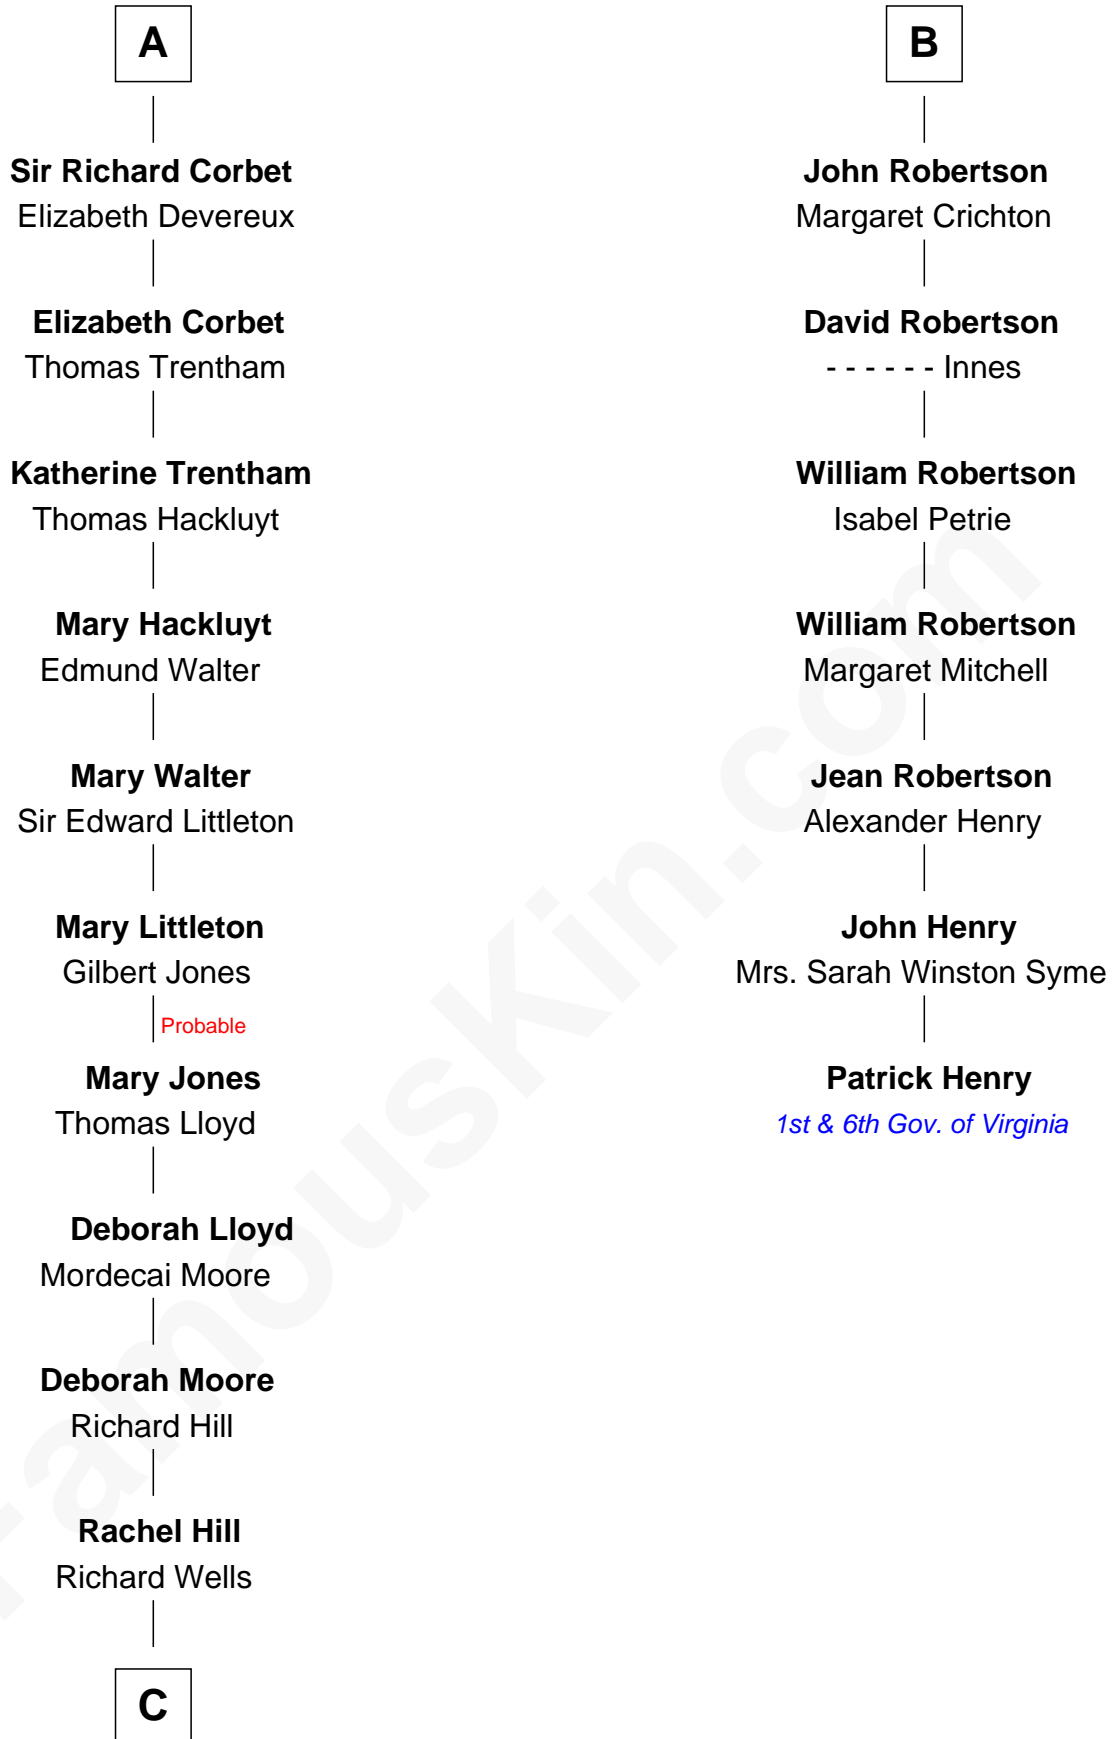

FamousKin.com Relationship Chart of

Orson Welles

Radio, Stage, and Movie Actor

13th cousin 8 times removed of

Patrick Henry

1st and 6th Governor of Virginia

C

—
William Hill Wells
Elizabeth Dagworthy