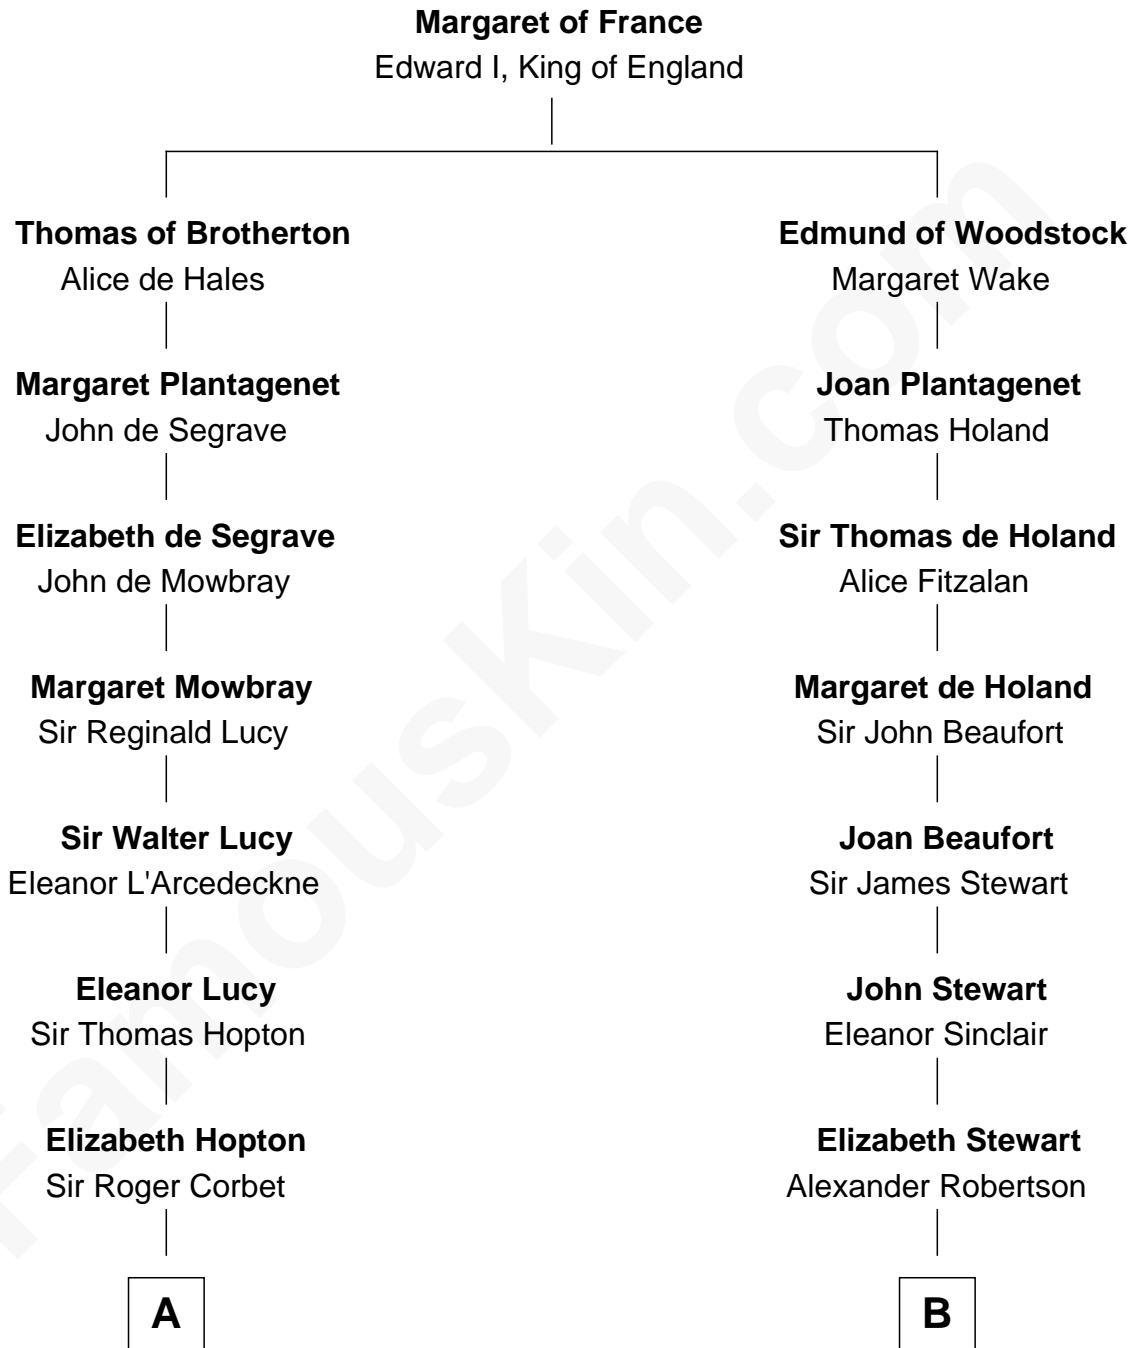

FamousKin.com Relationship Chart of

Orson Welles

Radio, Stage, and Movie Actor

13th cousin 8 times removed of

Patrick Henry

1st and 6th Governor of Virginia

C

—
William Hill Wells
Elizabeth Dagworthy

—
Henry Hill Welles
Mary Putnam

—
Richard Jones Welles
Mary Blanche Head

—
Richard Head Welles
Beatrice Ives

—
Orson Welles
Radio, Stage, and Movie Actor

FamousKin.com