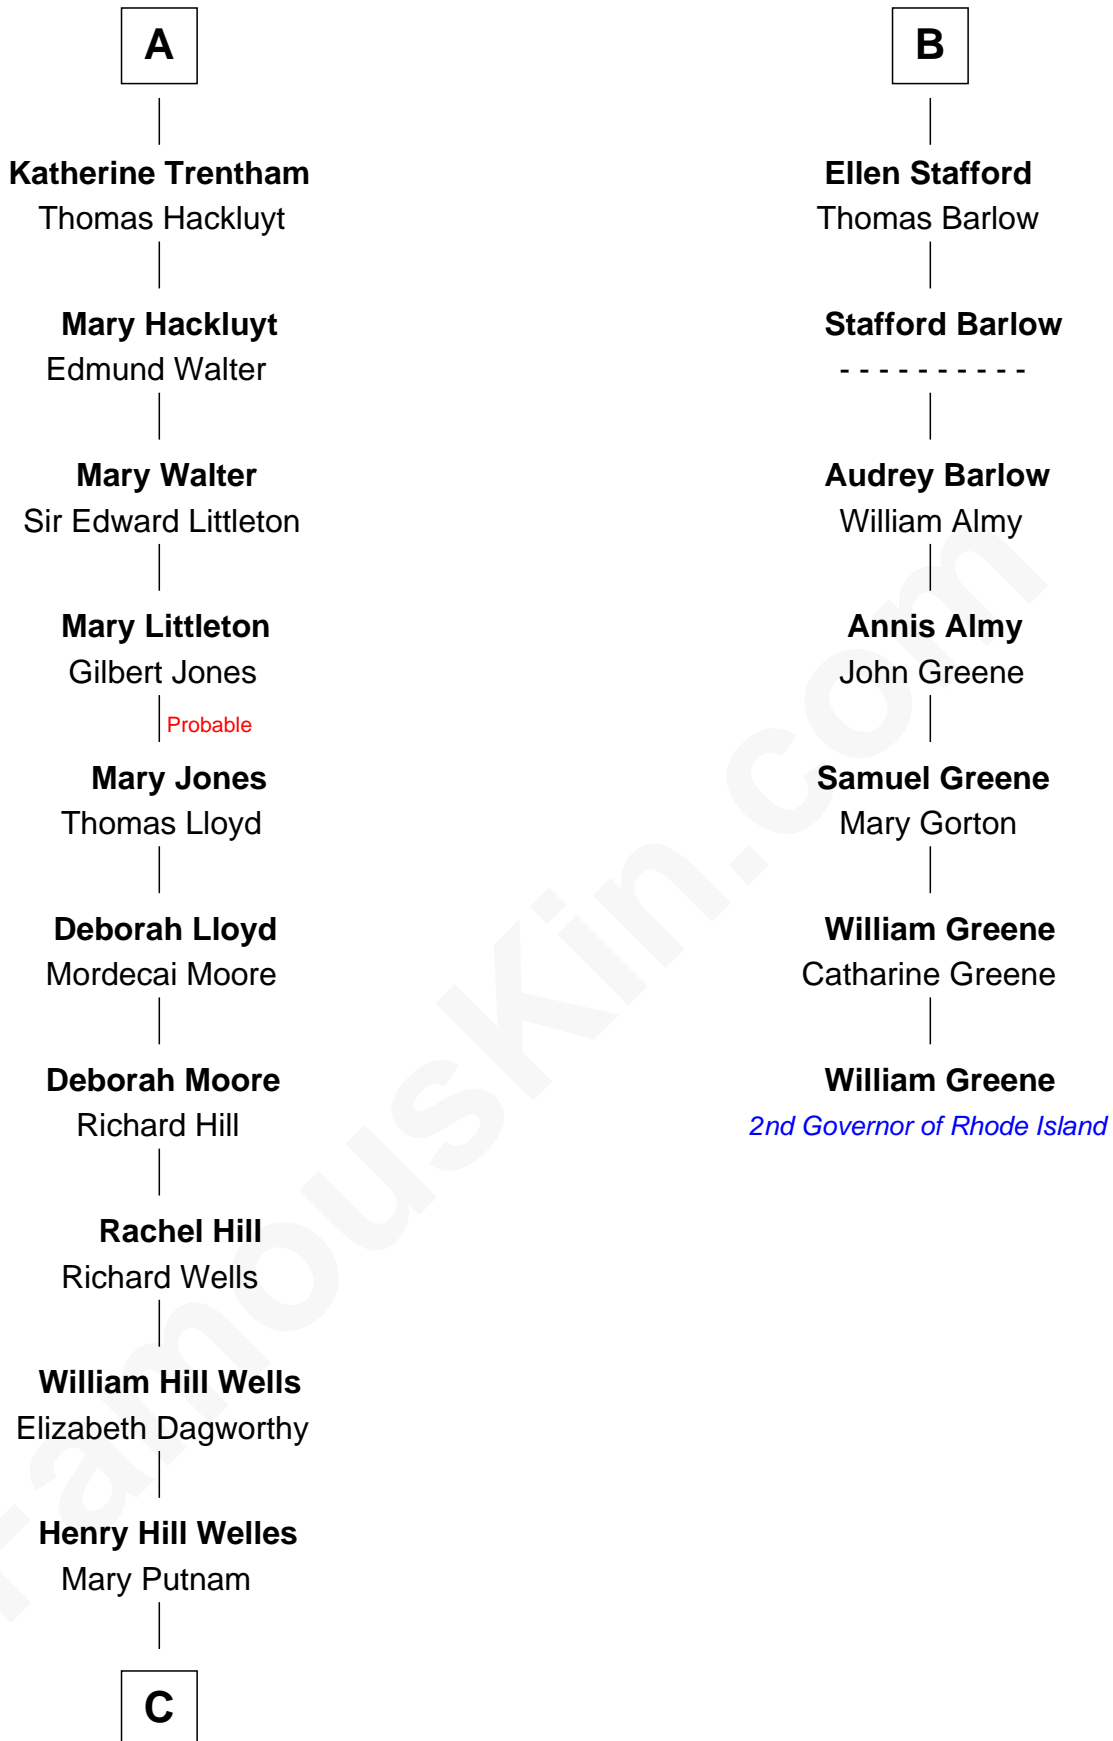

FamousKin.com

Relationship Chart of

Orson Welles

Radio, Stage, and Movie Actor

13th cousin 6 times removed of

William Greene

2nd Governor of Rhode Island

C