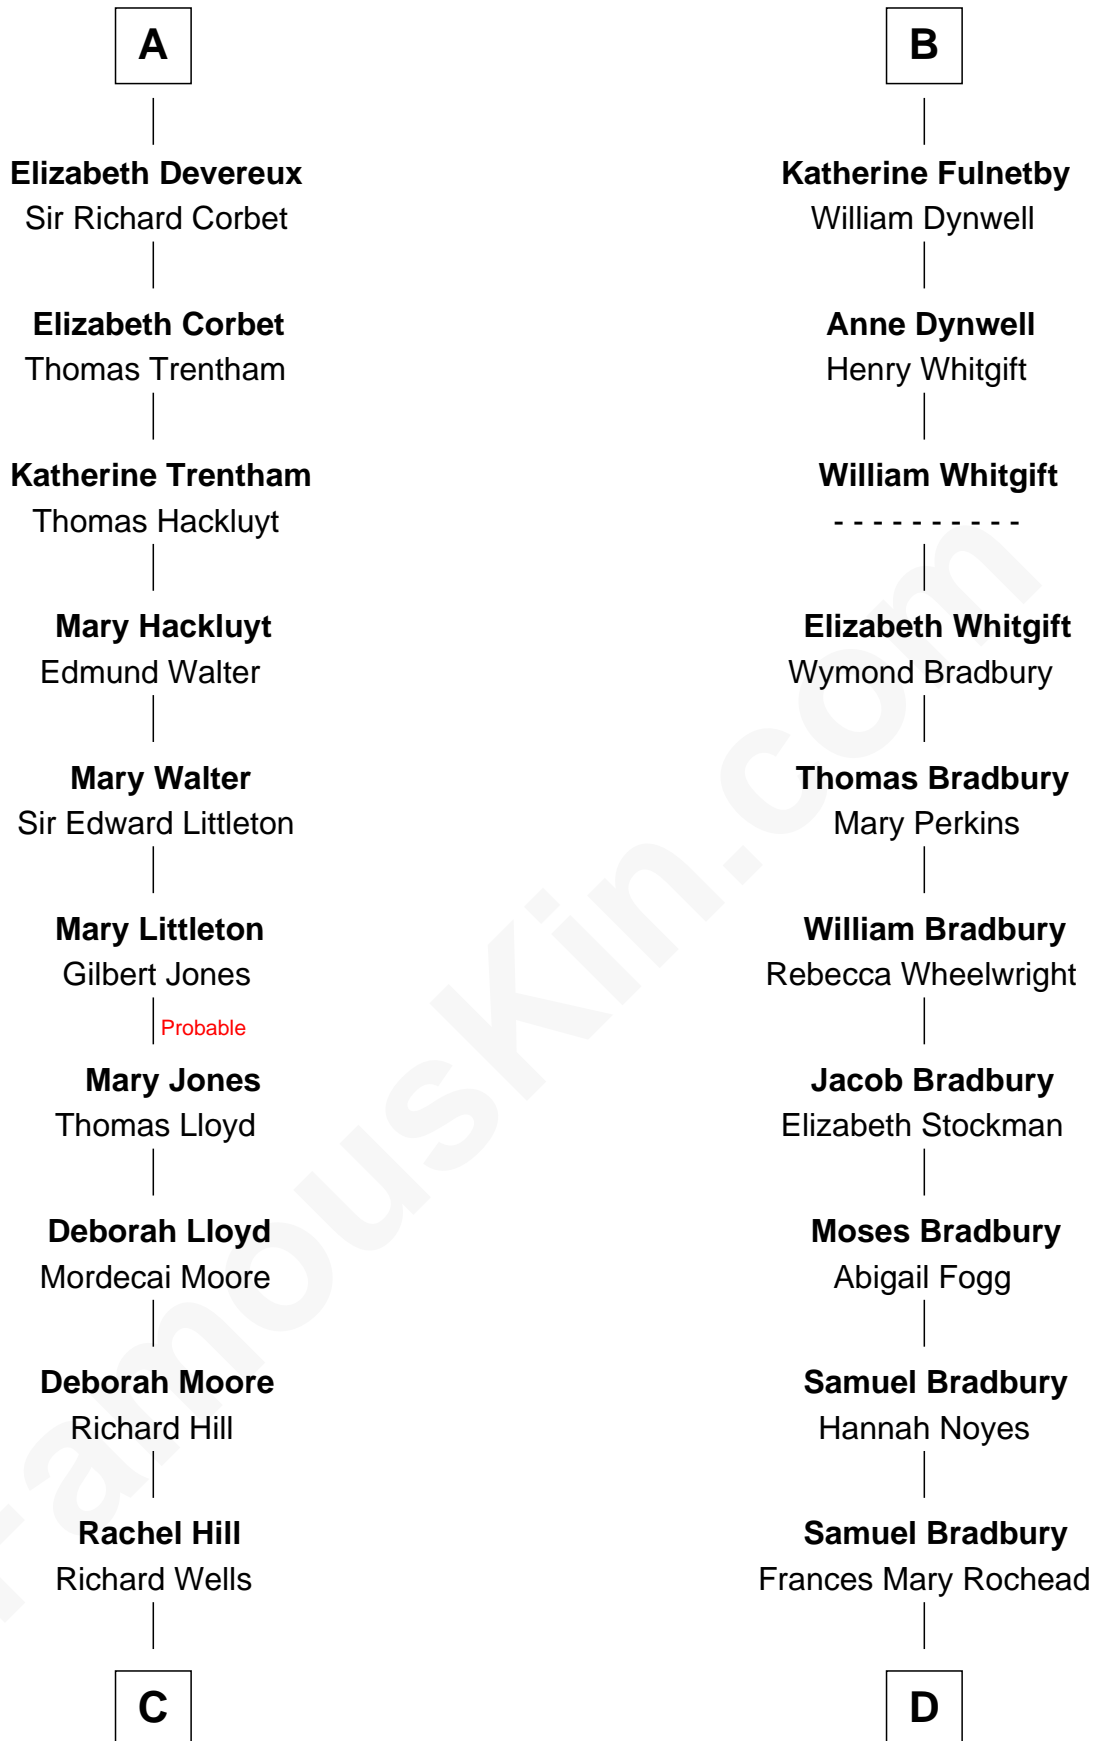

# FamousKin.com Relationship Chart of

**Orson Welles**

*Radio, Stage, and Movie Actor*

20th cousin 1 time removed of

**Ray Bradbury**

*Author of The Martian Chronicles*

**Sir Hugh I de Audley**

Iseult de Mortimer

**C**

**William Hill Wells**  
Elizabeth Dagworthy

**Henry Hill Welles**  
Mary Putnam

**Richard Jones Welles**  
Mary Blanche Head

**Richard Head Welles**  
Beatrice Ives

**Orson Welles**  
*Radio, Stage, and Movie Actor*

**D**

**Samuel Irving Bradbury**  
Mary Adell Spaulding

**Samuel Hinkston Bradbury**  
Minnie Alice Davis

**Leonard Spaulding Bradbury**  
Esther Marie Moberg

**Ray Bradbury**  
*Author of The Martian Chronicles*