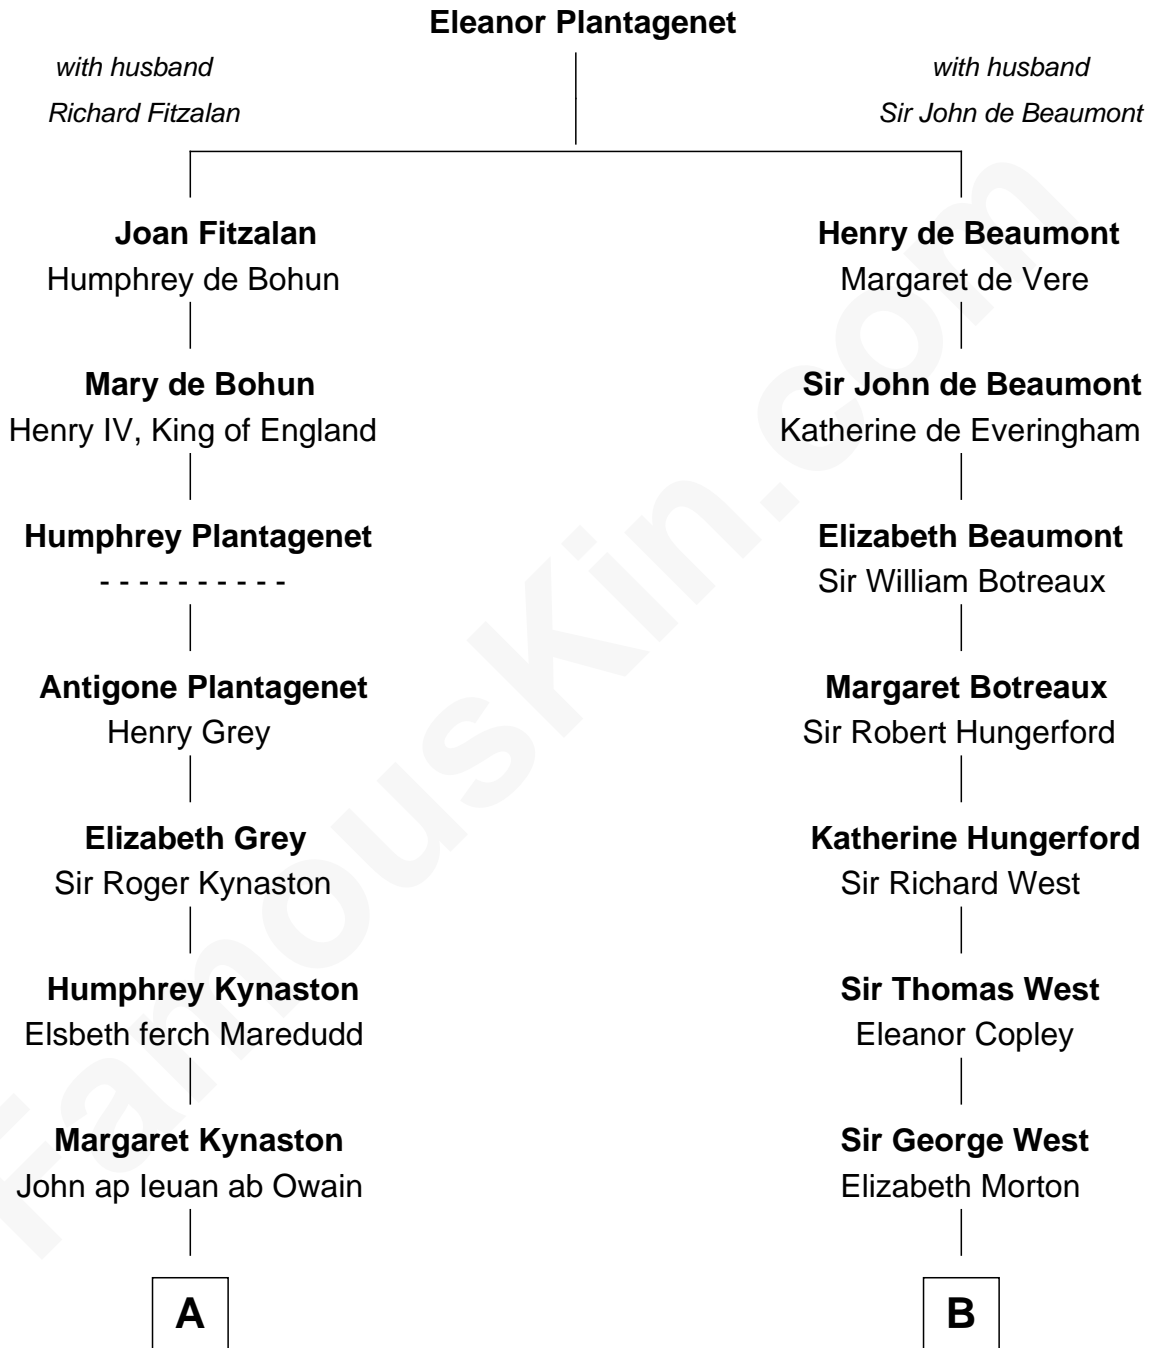

FamousKin.com Relationship Chart of

Orson Welles

Radio, Stage, and Movie Actor

18th cousin 1 time removed of

Ray Bradbury

Author of The Martian Chronicles

C

Richard Head Welles

Beatrice Ives

Orson Welles

Radio, Stage, and Movie Actor

D

Samuel Hinkston Bradbury

Minnie Alice Davis

Leonard Spaulding Bradbury

Esther Marie Moberg