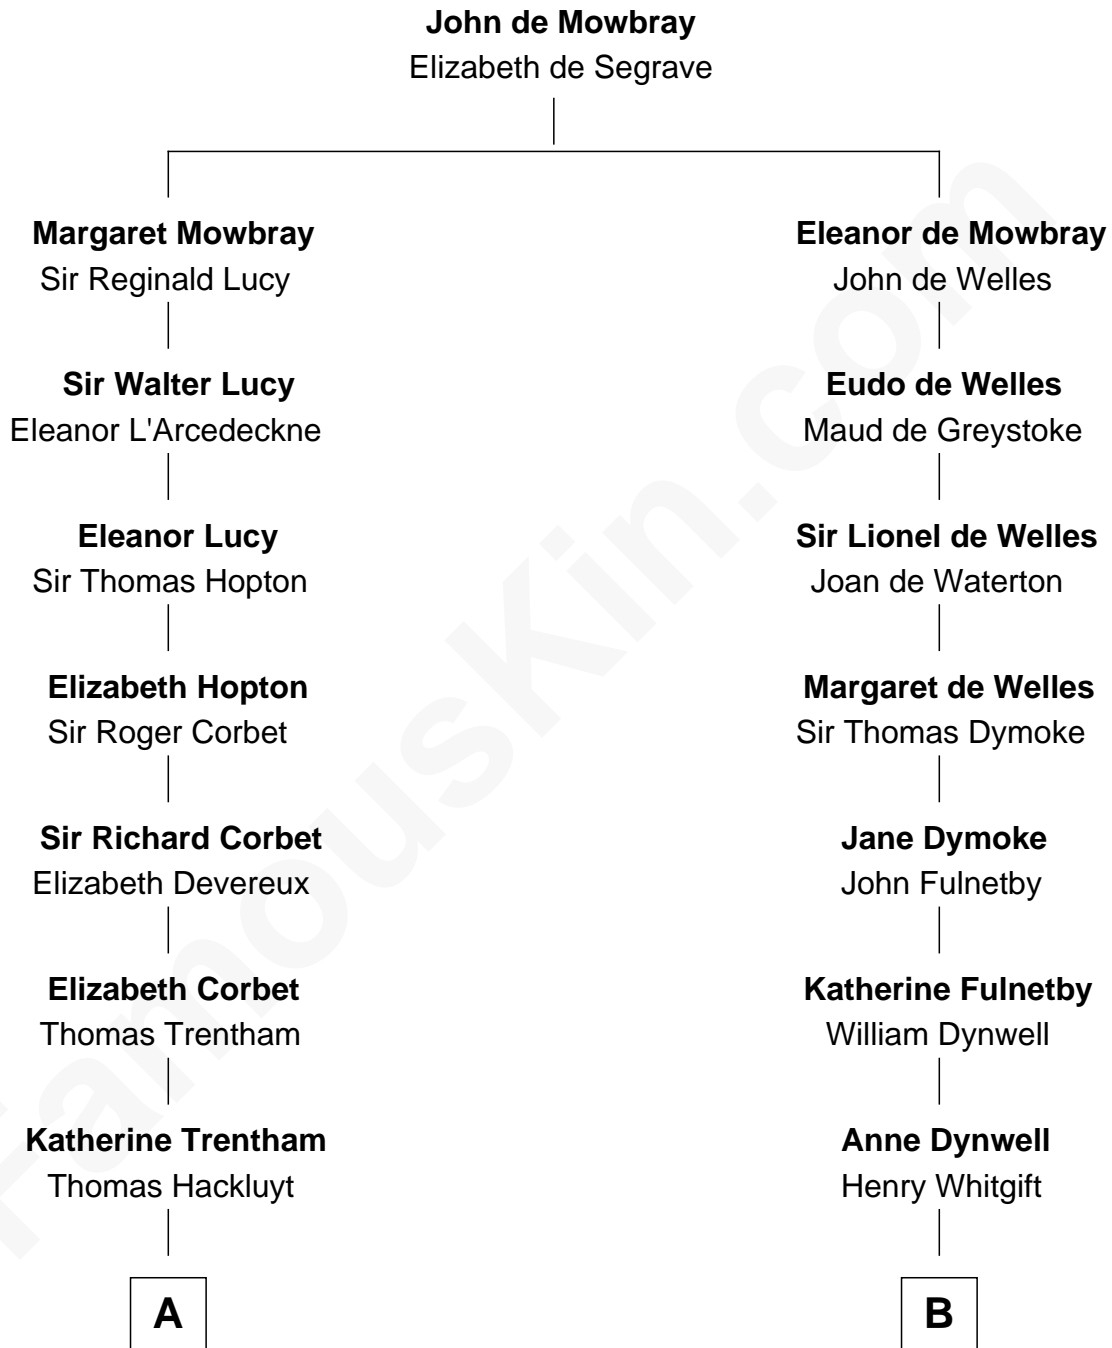

FamousKin.com Relationship Chart of

Orson Welles

Radio, Stage, and Movie Actor

18th cousin of

Ray Bradbury

Author of The Martian Chronicles

C

Richard Head Welles

Beatrice Ives

Orson Welles

Radio, Stage, and Movie Actor

D

Leonard Spaulding Bradbury

Esther Marie Moberg

Ray Bradbury

Author of The Martian Chronicles