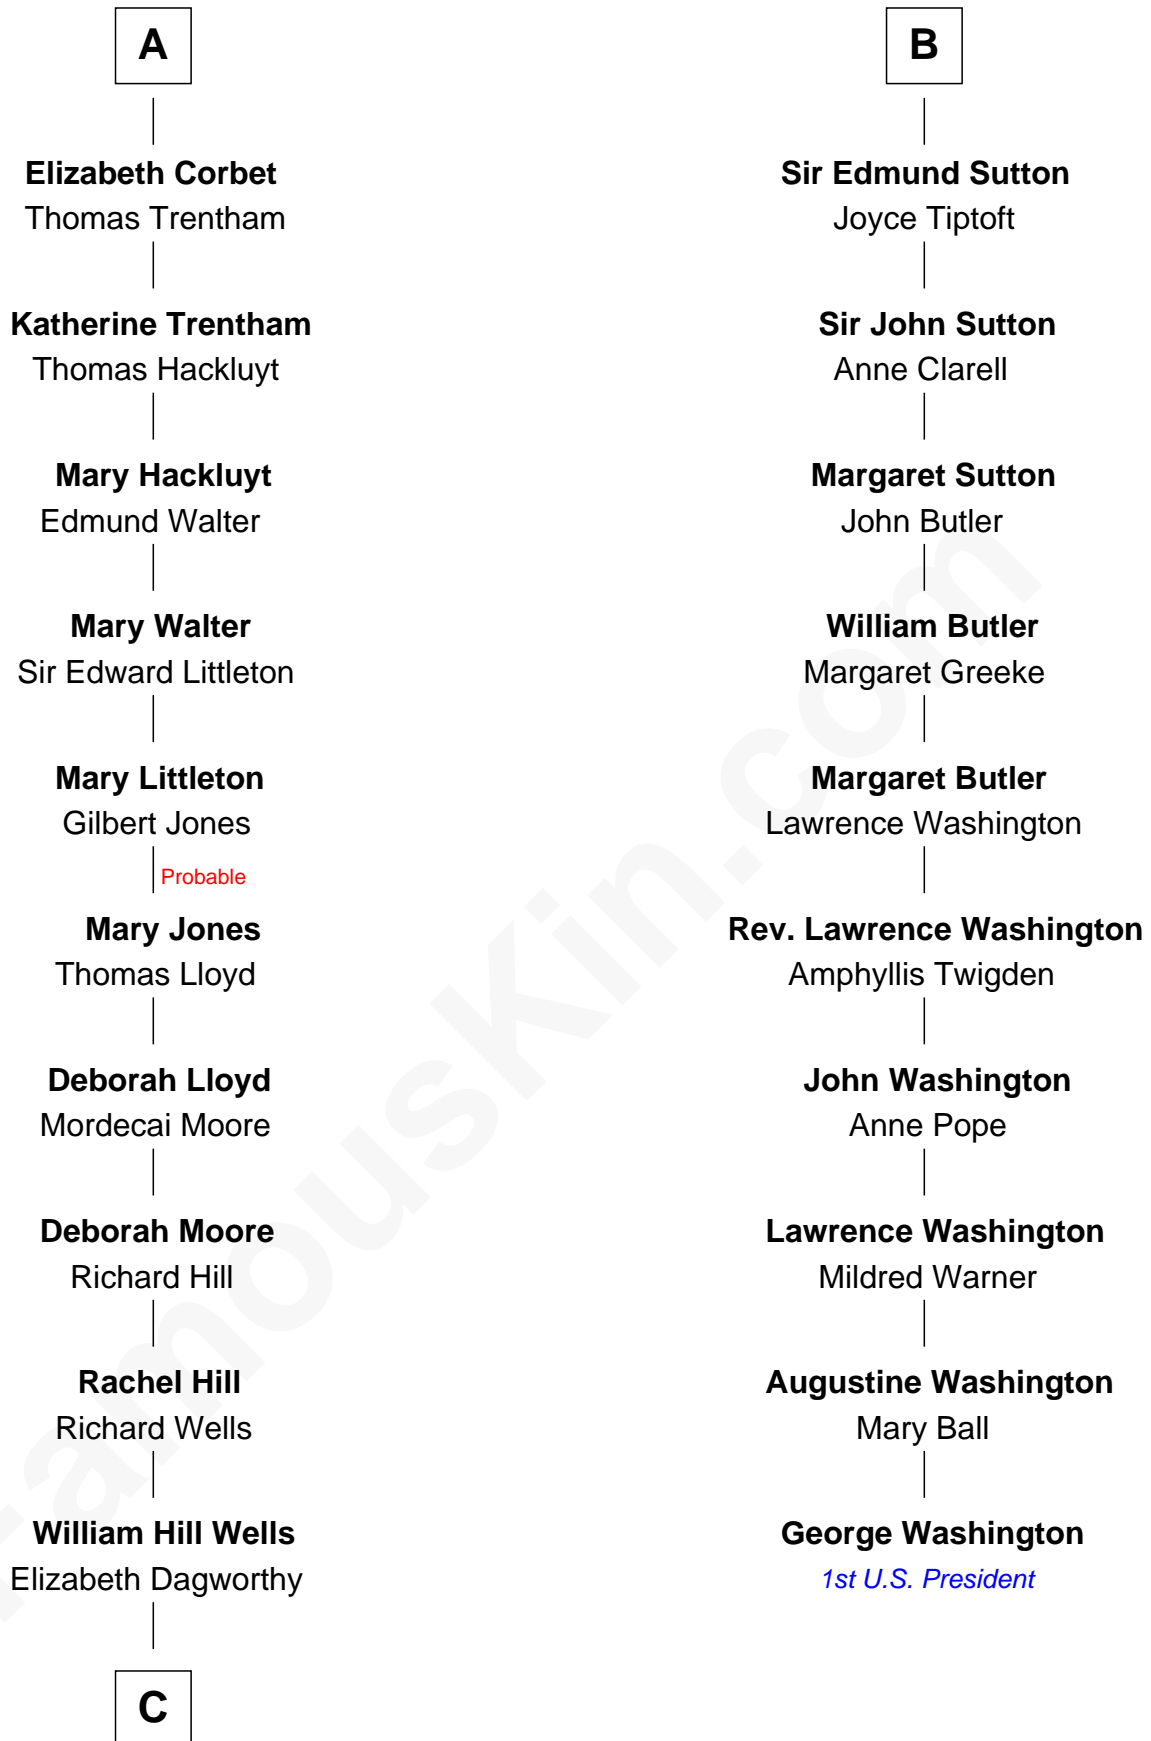

## Relationship Chart of

### Orson Welles

*Radio, Stage, and Movie Actor*

16th cousin 4 times removed of

**George Washington**  
*1st U.S. President*

### Sir Roger de Somery

**C**

Henry Hill Welles

Mary Putnam

Richard Jones Welles

Mary Blanche Head

Richard Head Welles

Beatrice Ives