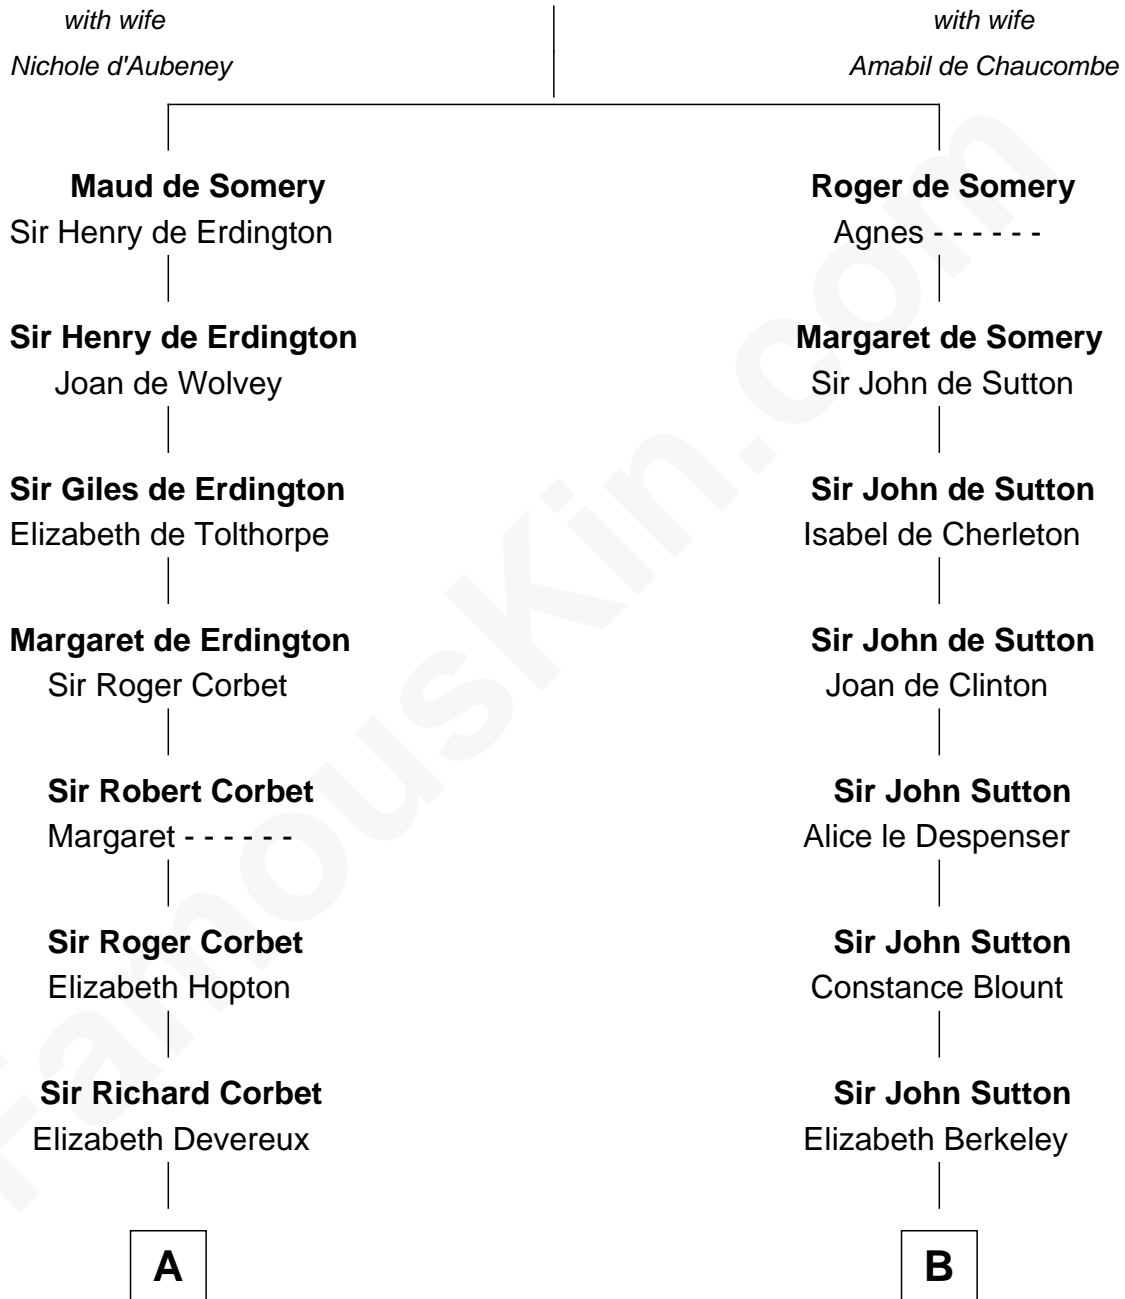

Sir Roger de Somery