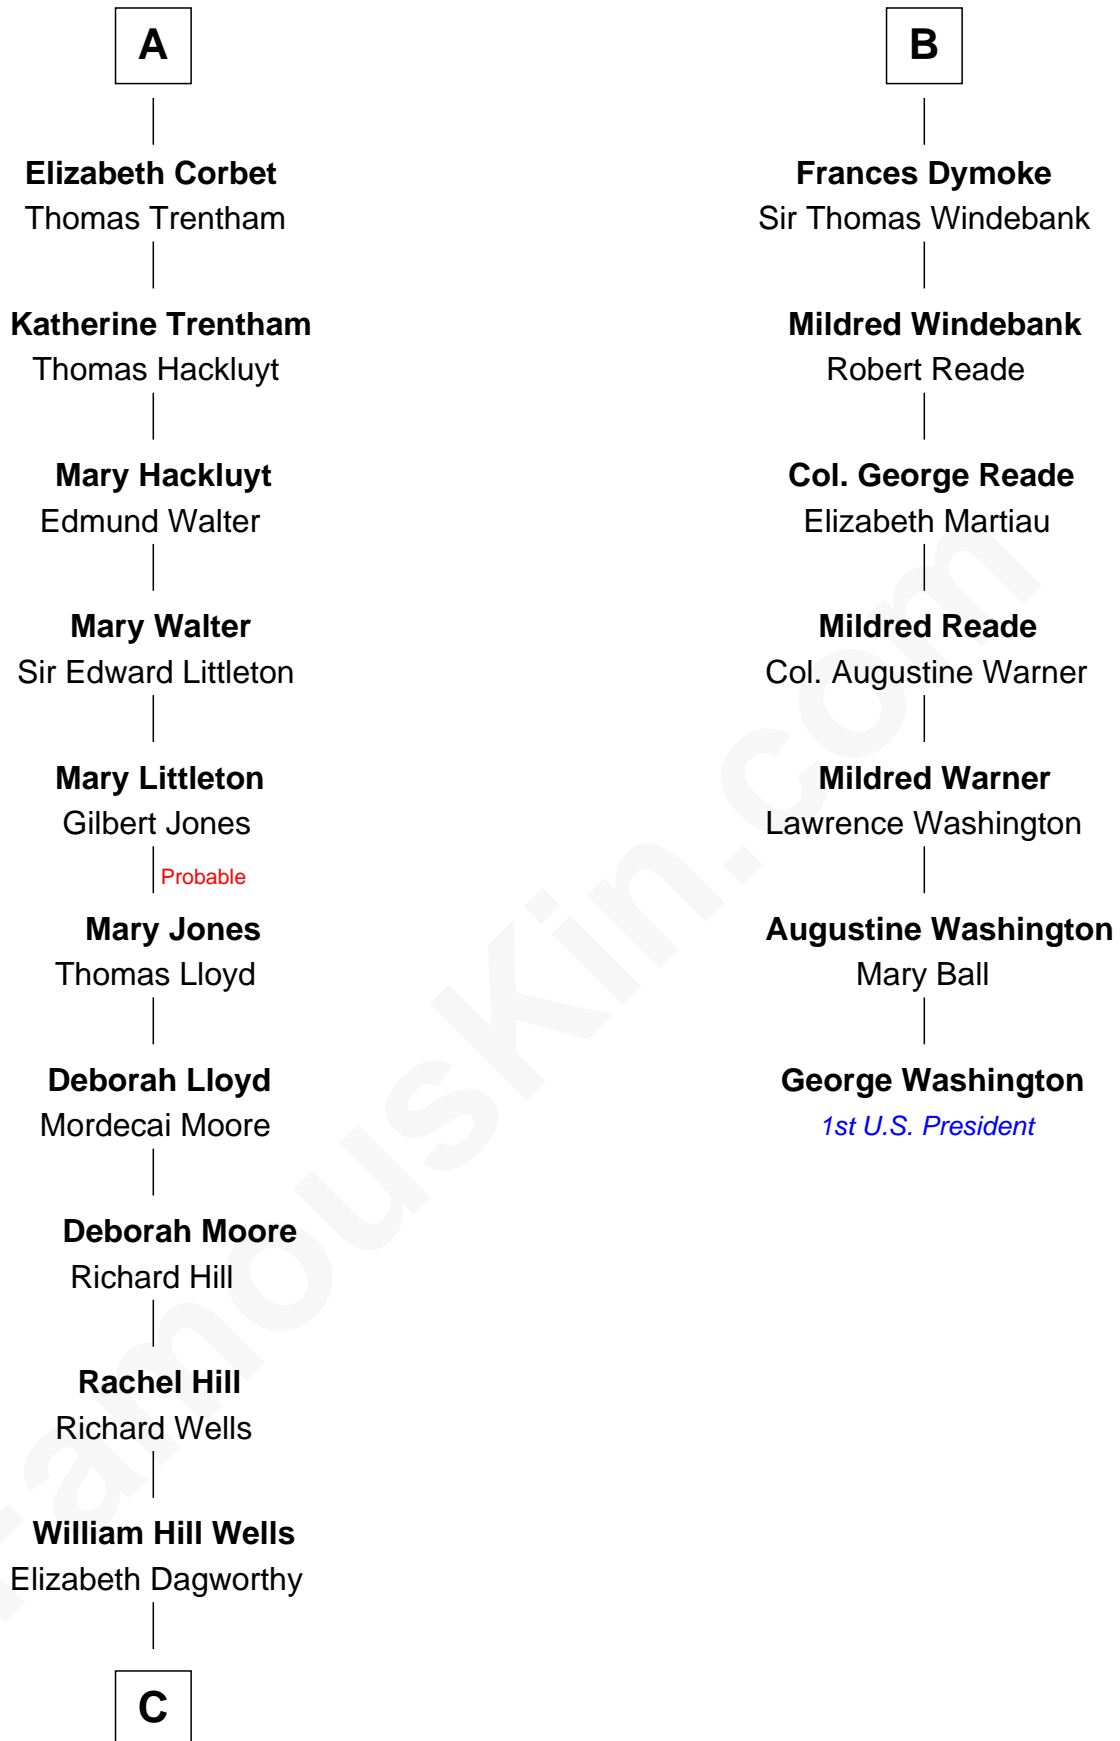

# FamousKin.com Relationship Chart of

**Orson Welles**

*Radio, Stage, and Movie Actor*

13th cousin 7 times removed of

**George Washington**

*1st U.S. President*

**C**

Henry Hill Welles