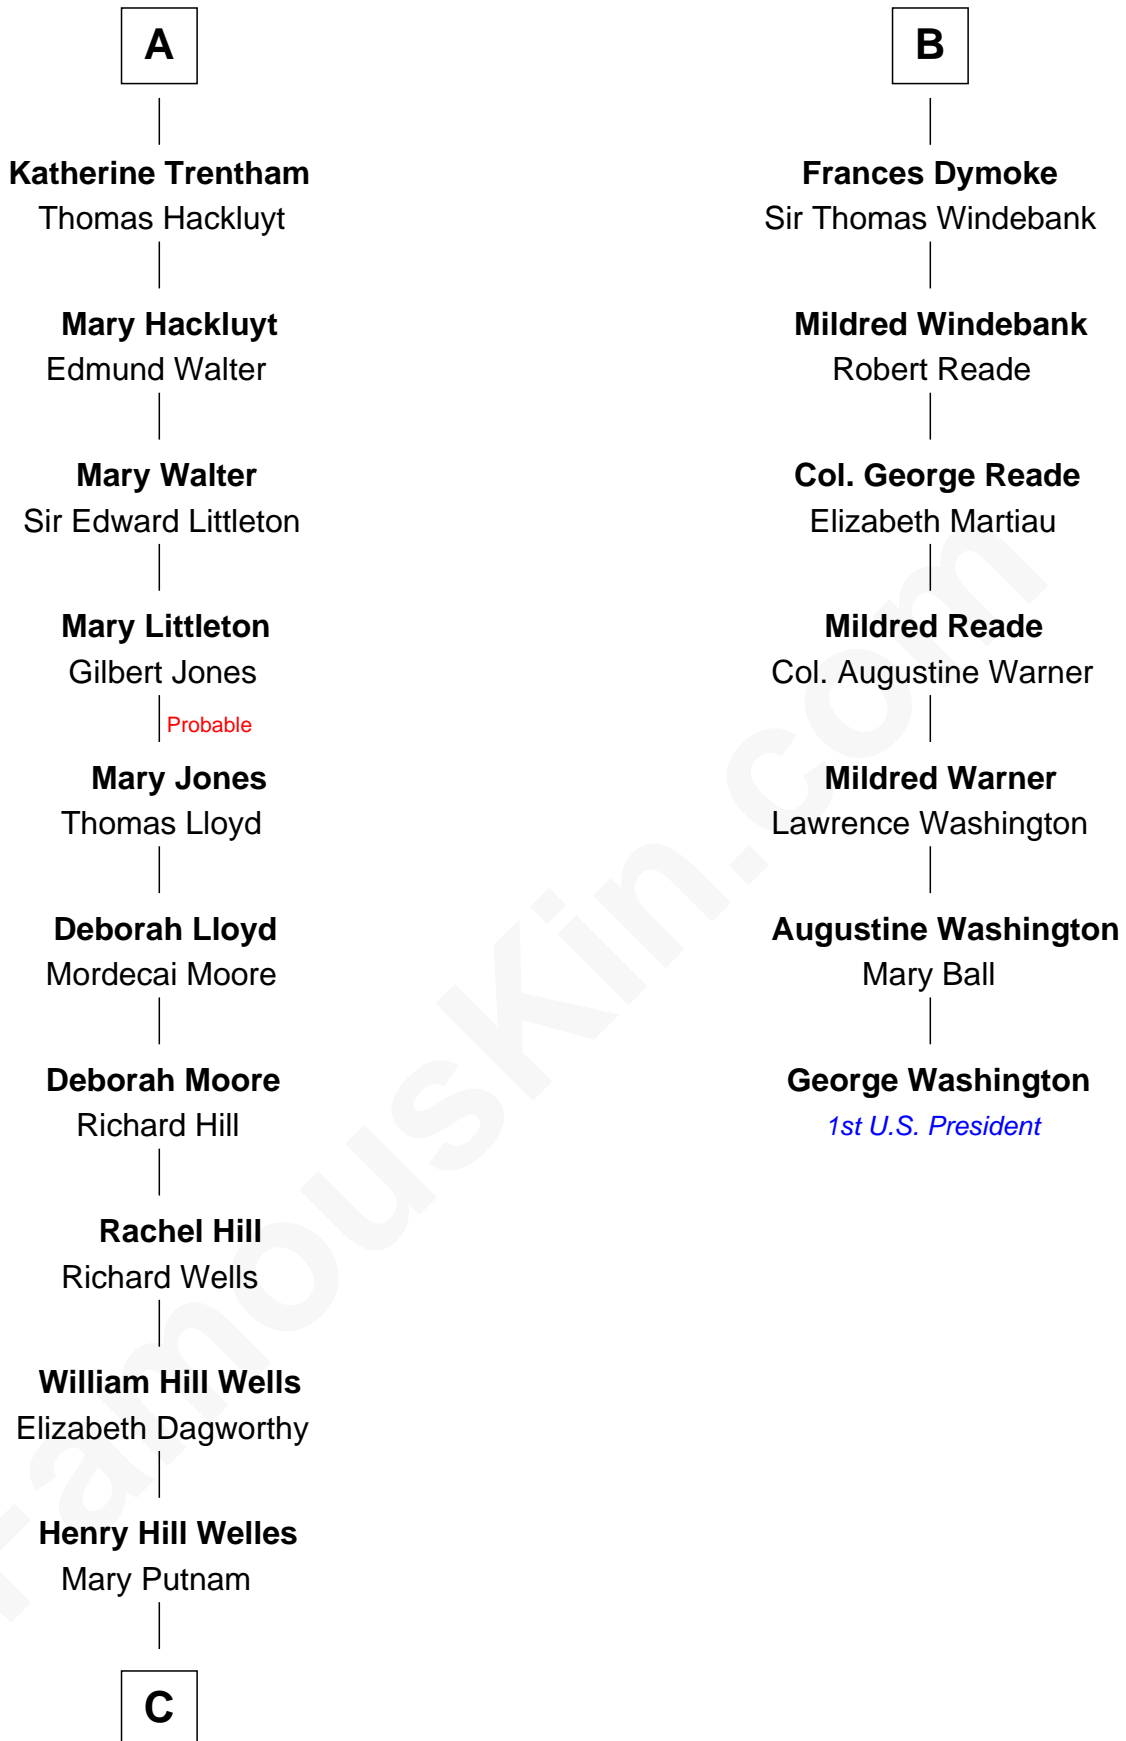

FamousKin.com Relationship Chart of

Orson Welles

Radio, Stage, and Movie Actor

13th cousin 6 times removed of

George Washington

1st U.S. President

C

Richard Jones Welles