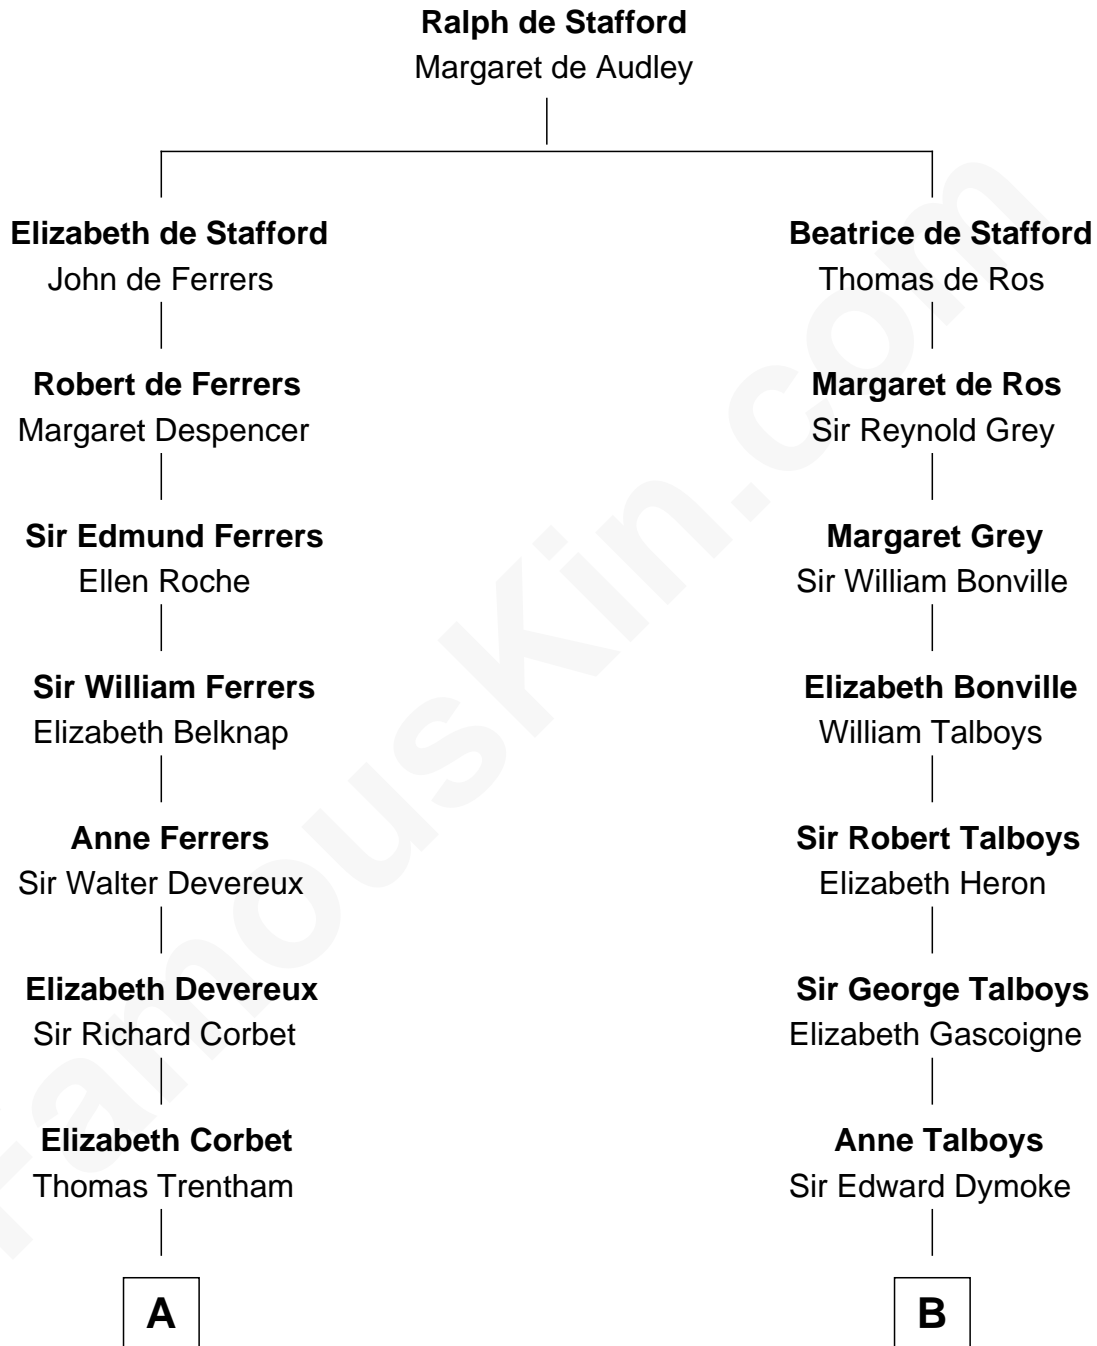

FamousKin.com Relationship Chart of

Orson Welles

Radio, Stage, and Movie Actor

13th cousin 6 times removed of

George Washington

1st U.S. President

C

Richard Jones Welles