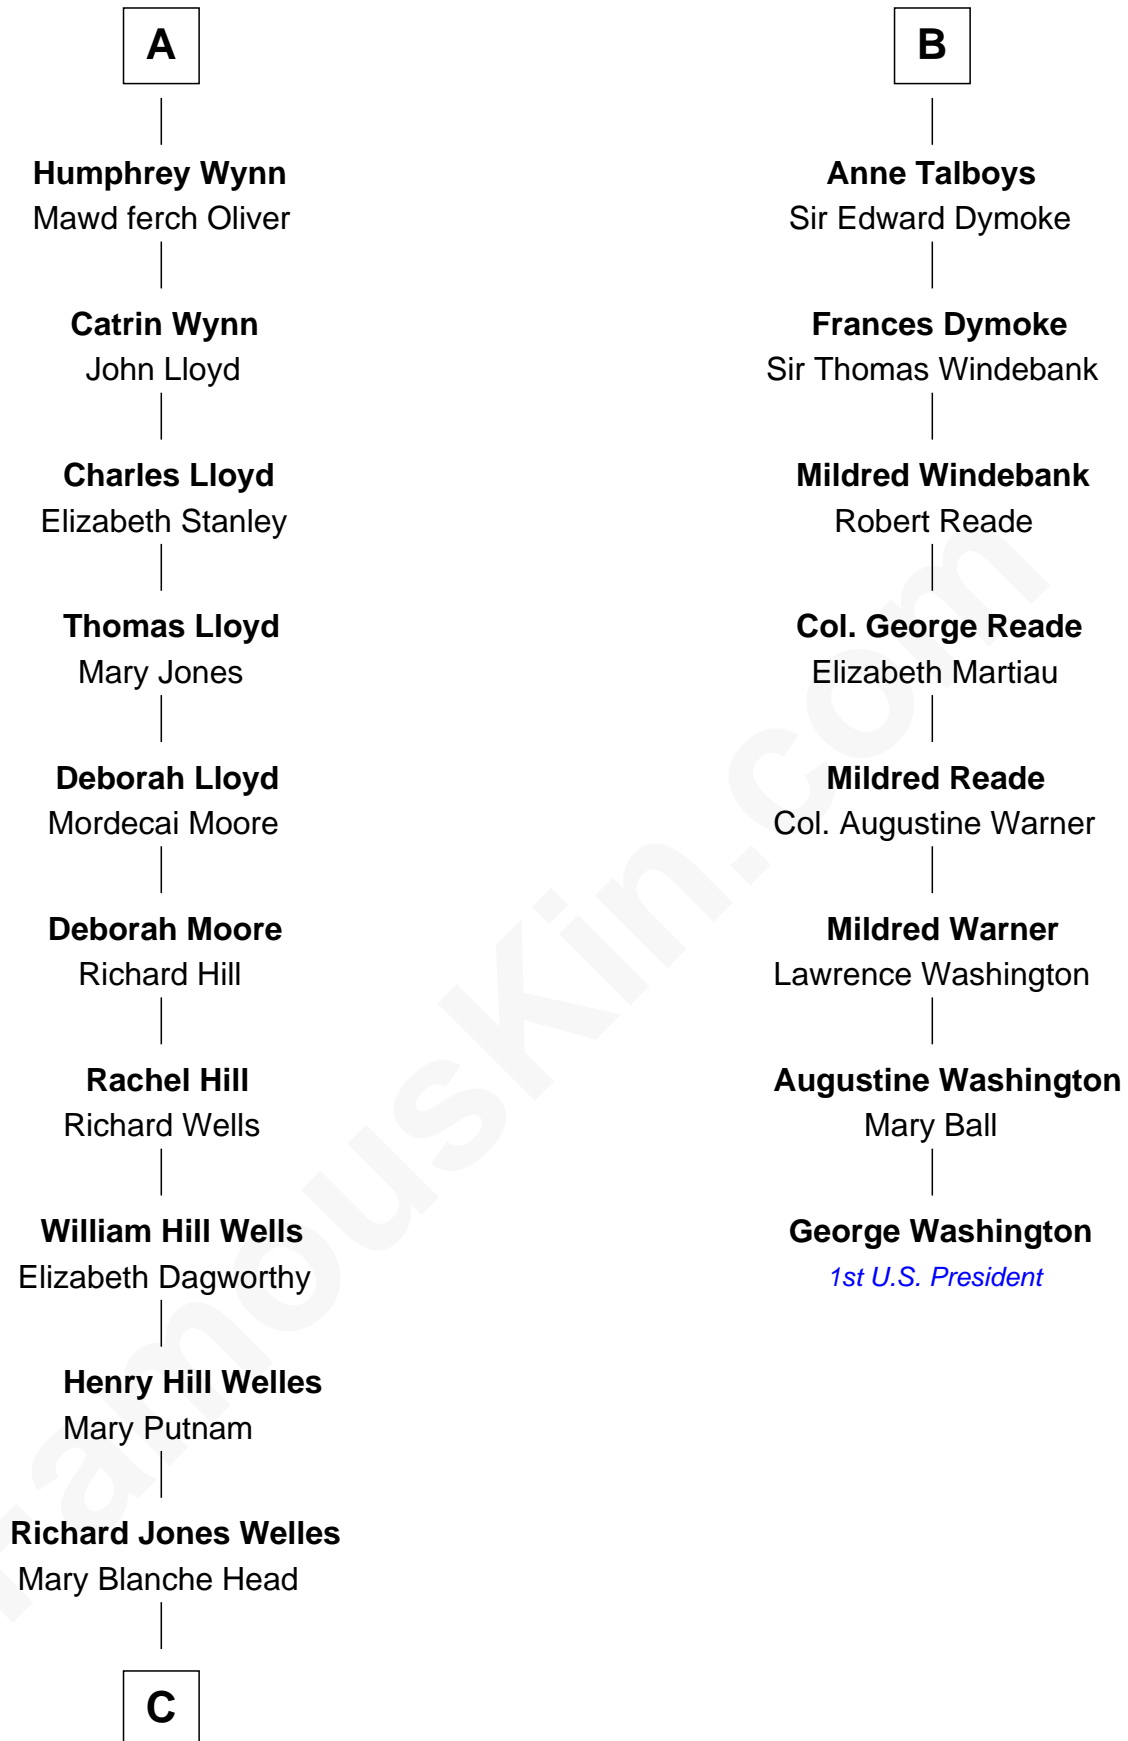

## Relationship Chart of

### Orson Welles

*Radio, Stage, and Movie Actor*

14th cousin 4 times removed of

**George Washington**  
*1st U.S. President*

**C**

Richard Head Welles

Beatrice Ives

Orson Welles