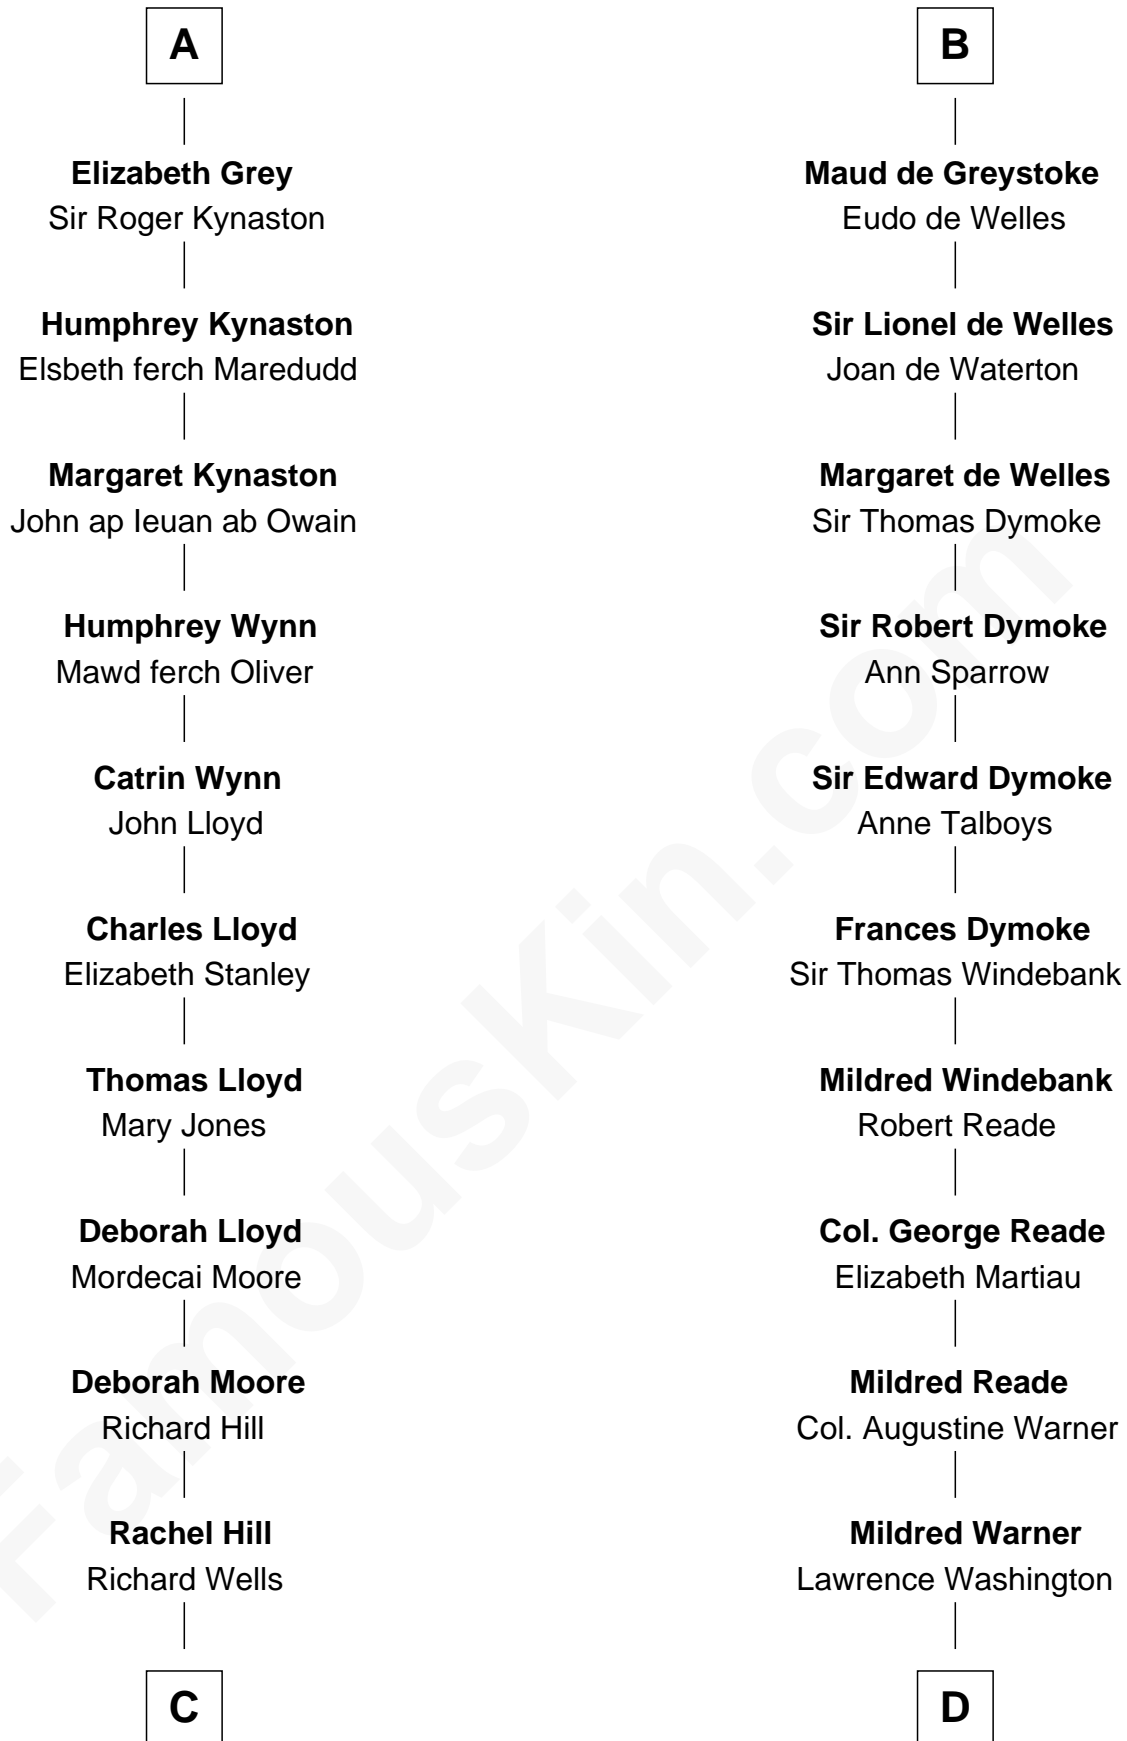

FamousKin.com

Relationship Chart of Orson Welles

Radio, Stage, and Movie Actor

18th cousin 3 times removed of

George Washington
1st U.S. President

C

William Hill Wells
Elizabeth Dagworthy

Henry Hill Welles
Mary Putnam