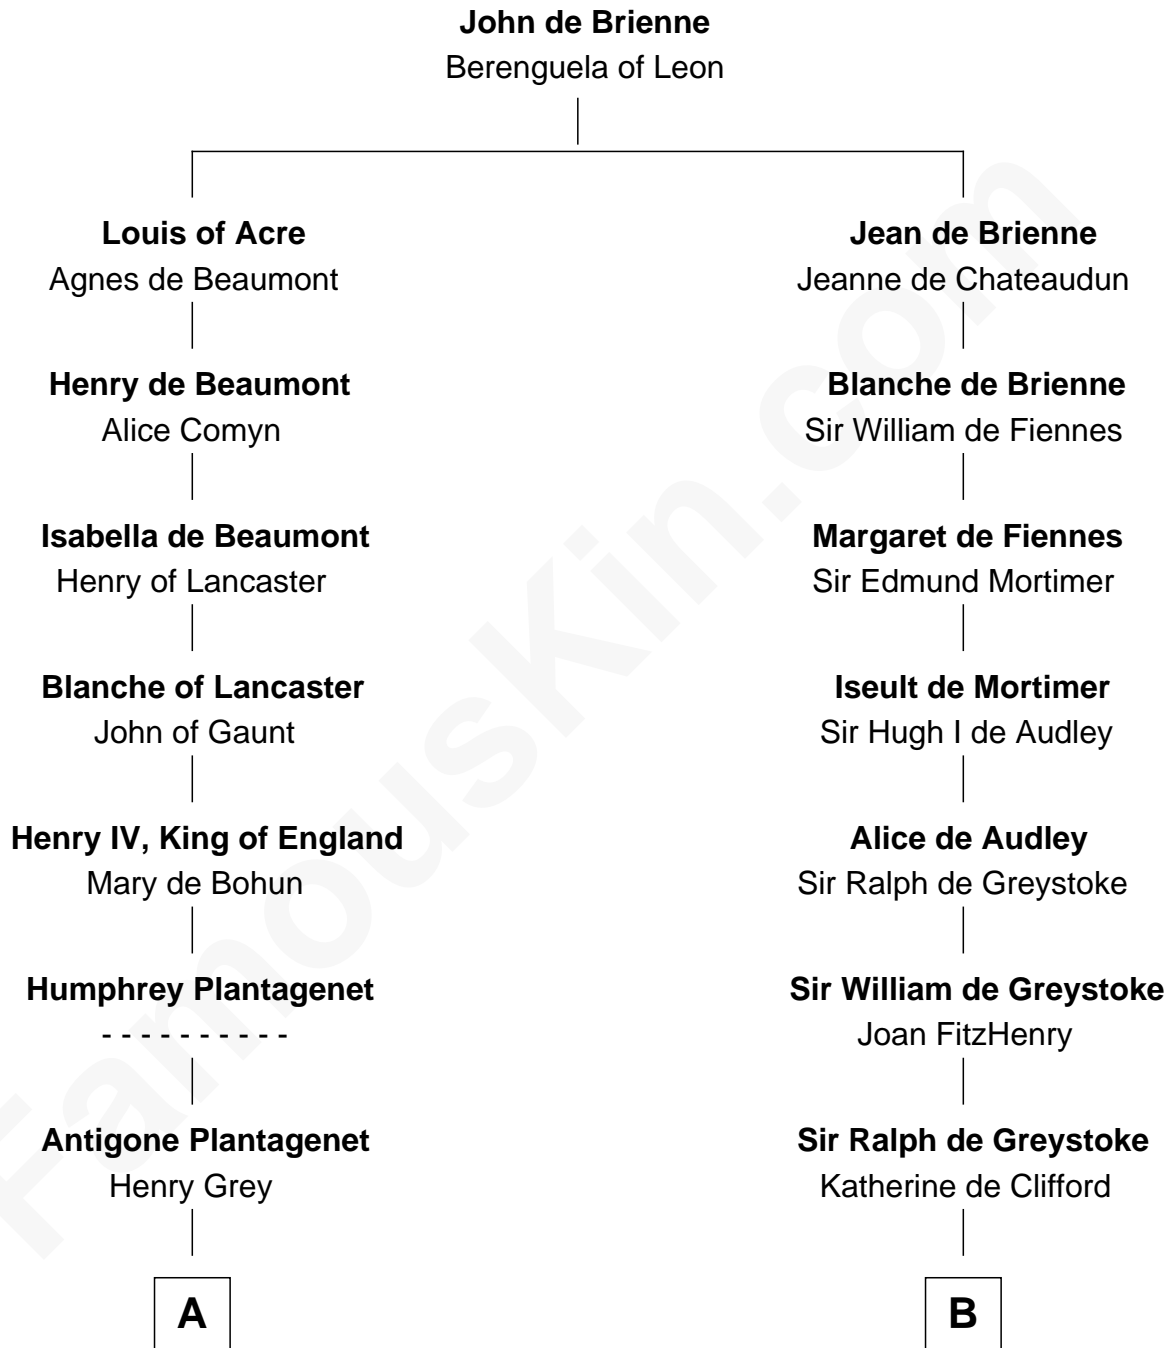

FamousKin.com

Relationship Chart of Orson Welles

Radio, Stage, and Movie Actor

18th cousin 3 times removed of

George Washington
1st U.S. President

C

William Hill Wells
Elizabeth Dagworthy

Henry Hill Welles
Mary Putnam