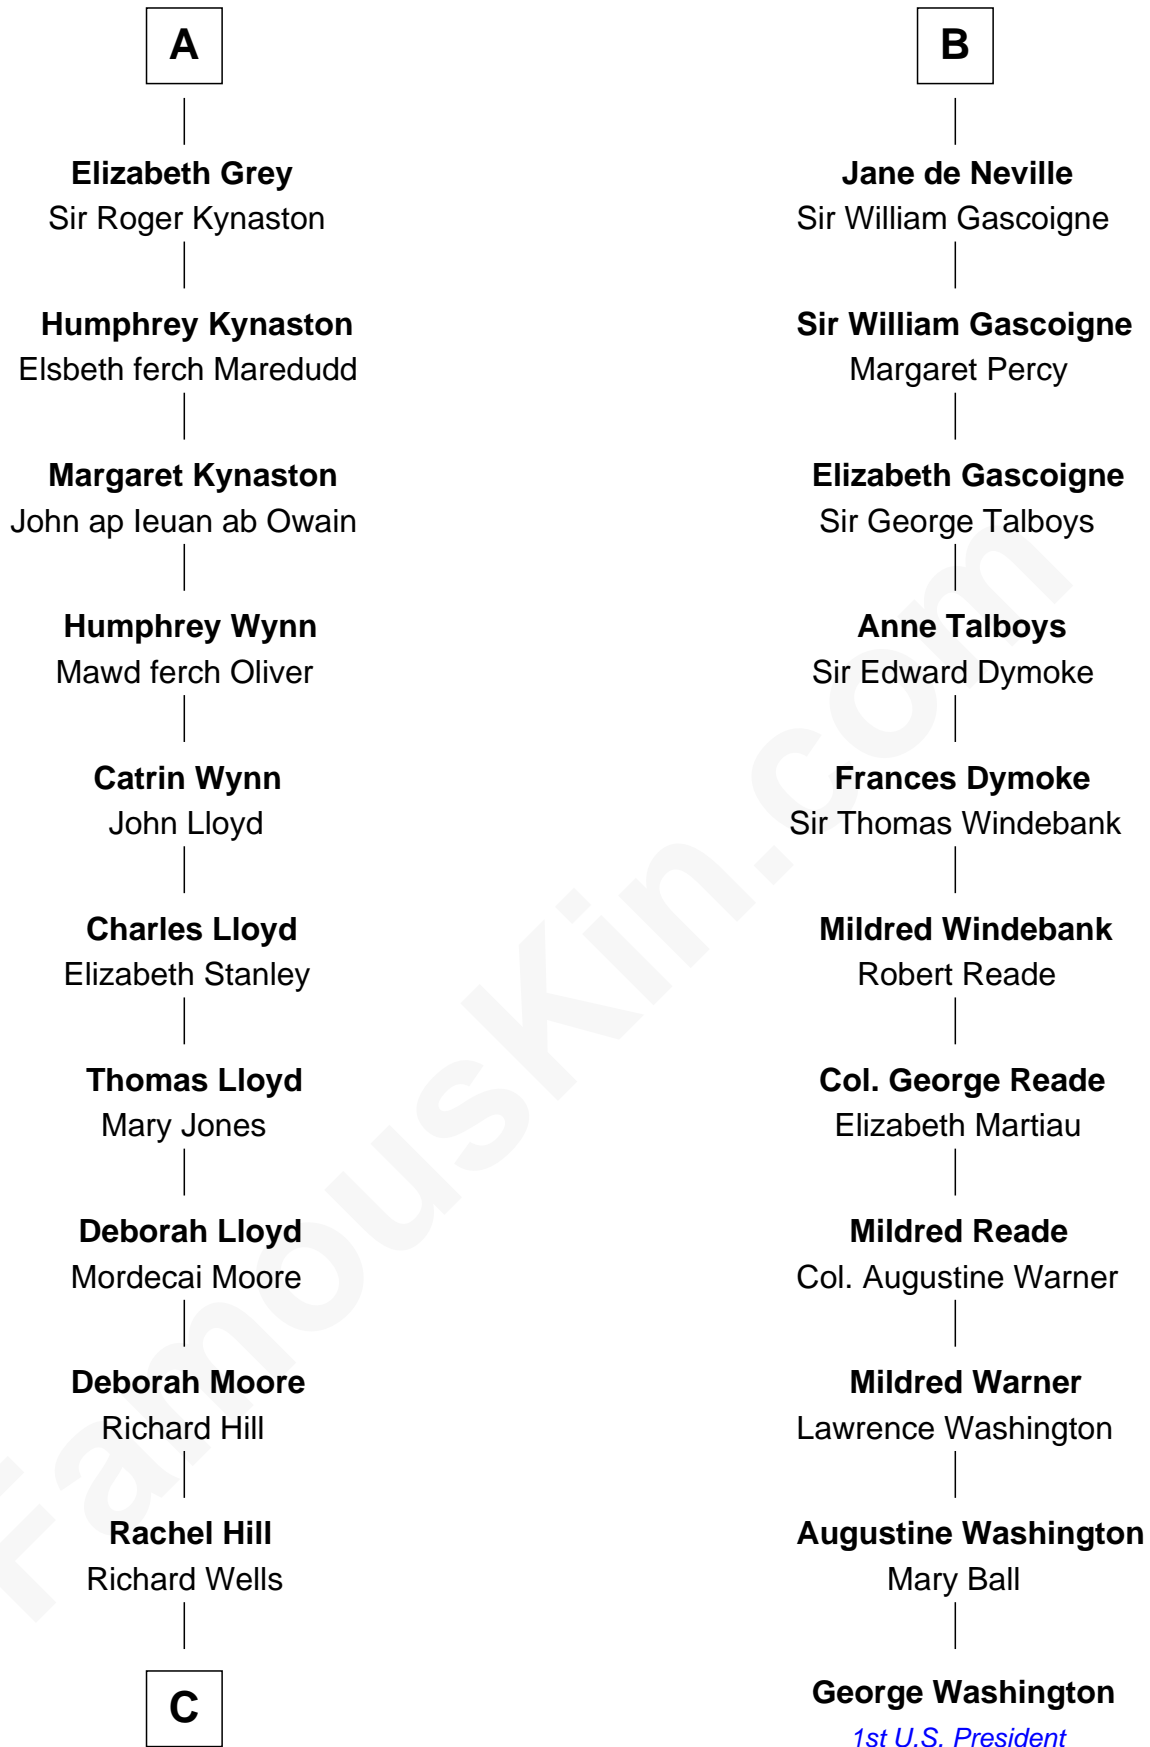

## Relationship Chart of

### Orson Welles

*Radio, Stage, and Movie Actor*

17th cousin 4 times removed of

**George Washington**  
*1st U.S. President*

**Sir Humphrey de Bohun**  
Eleanor de Braiose

**C**

**William Hill Wells**  
Elizabeth Dagworthy