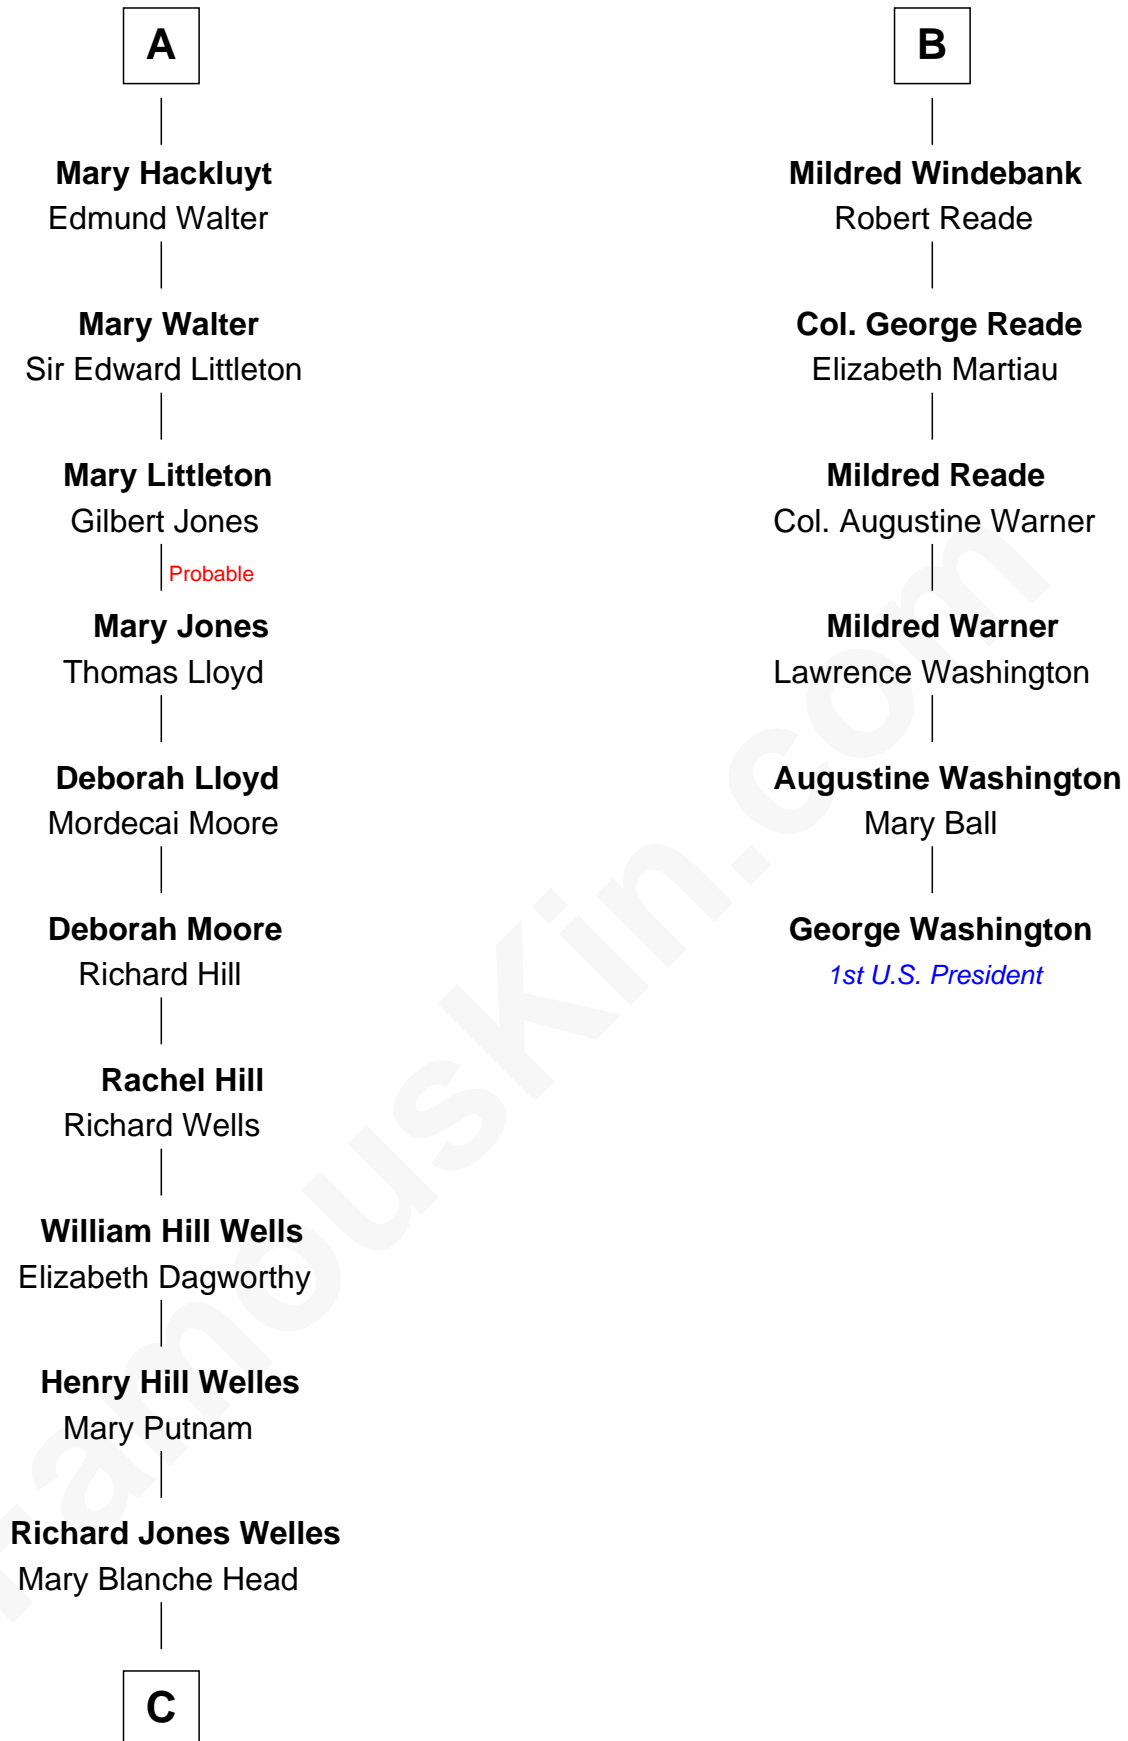

FamousKin.com

Relationship Chart of Orson Welles

Radio, Stage, and Movie Actor

12th cousin 6 times removed of

George Washington
1st U.S. President

C

Richard Head Welles

Beatrice Ives