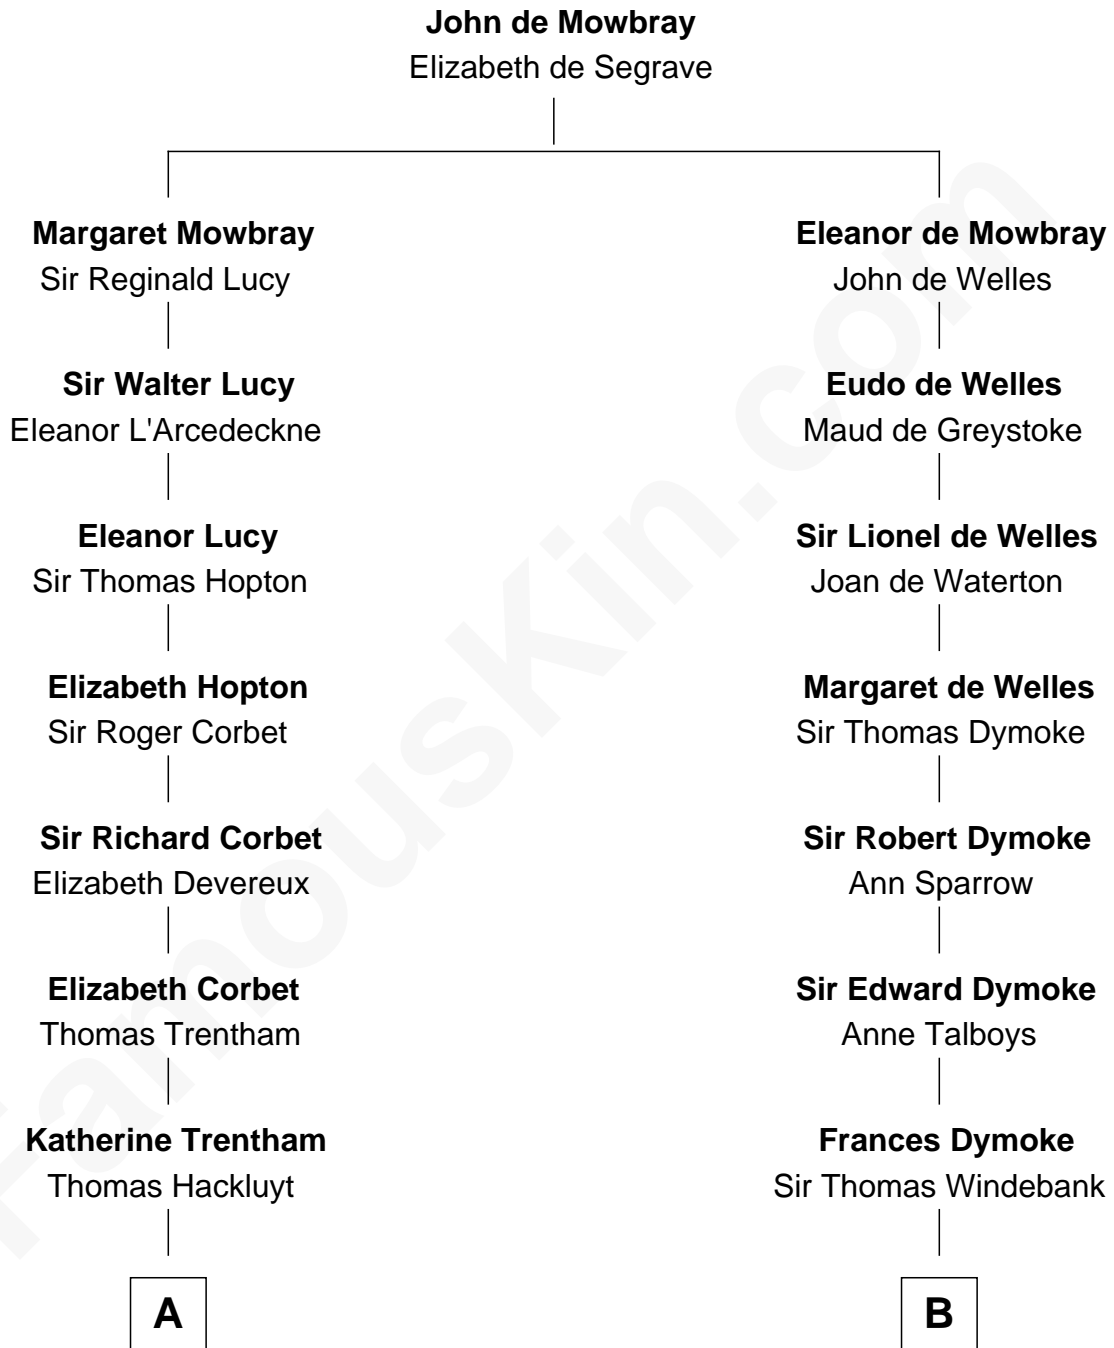

FamousKin.com

Relationship Chart of Orson Welles

Radio, Stage, and Movie Actor

12th cousin 6 times removed of

George Washington
1st U.S. President

C

Richard Head Welles

Beatrice Ives