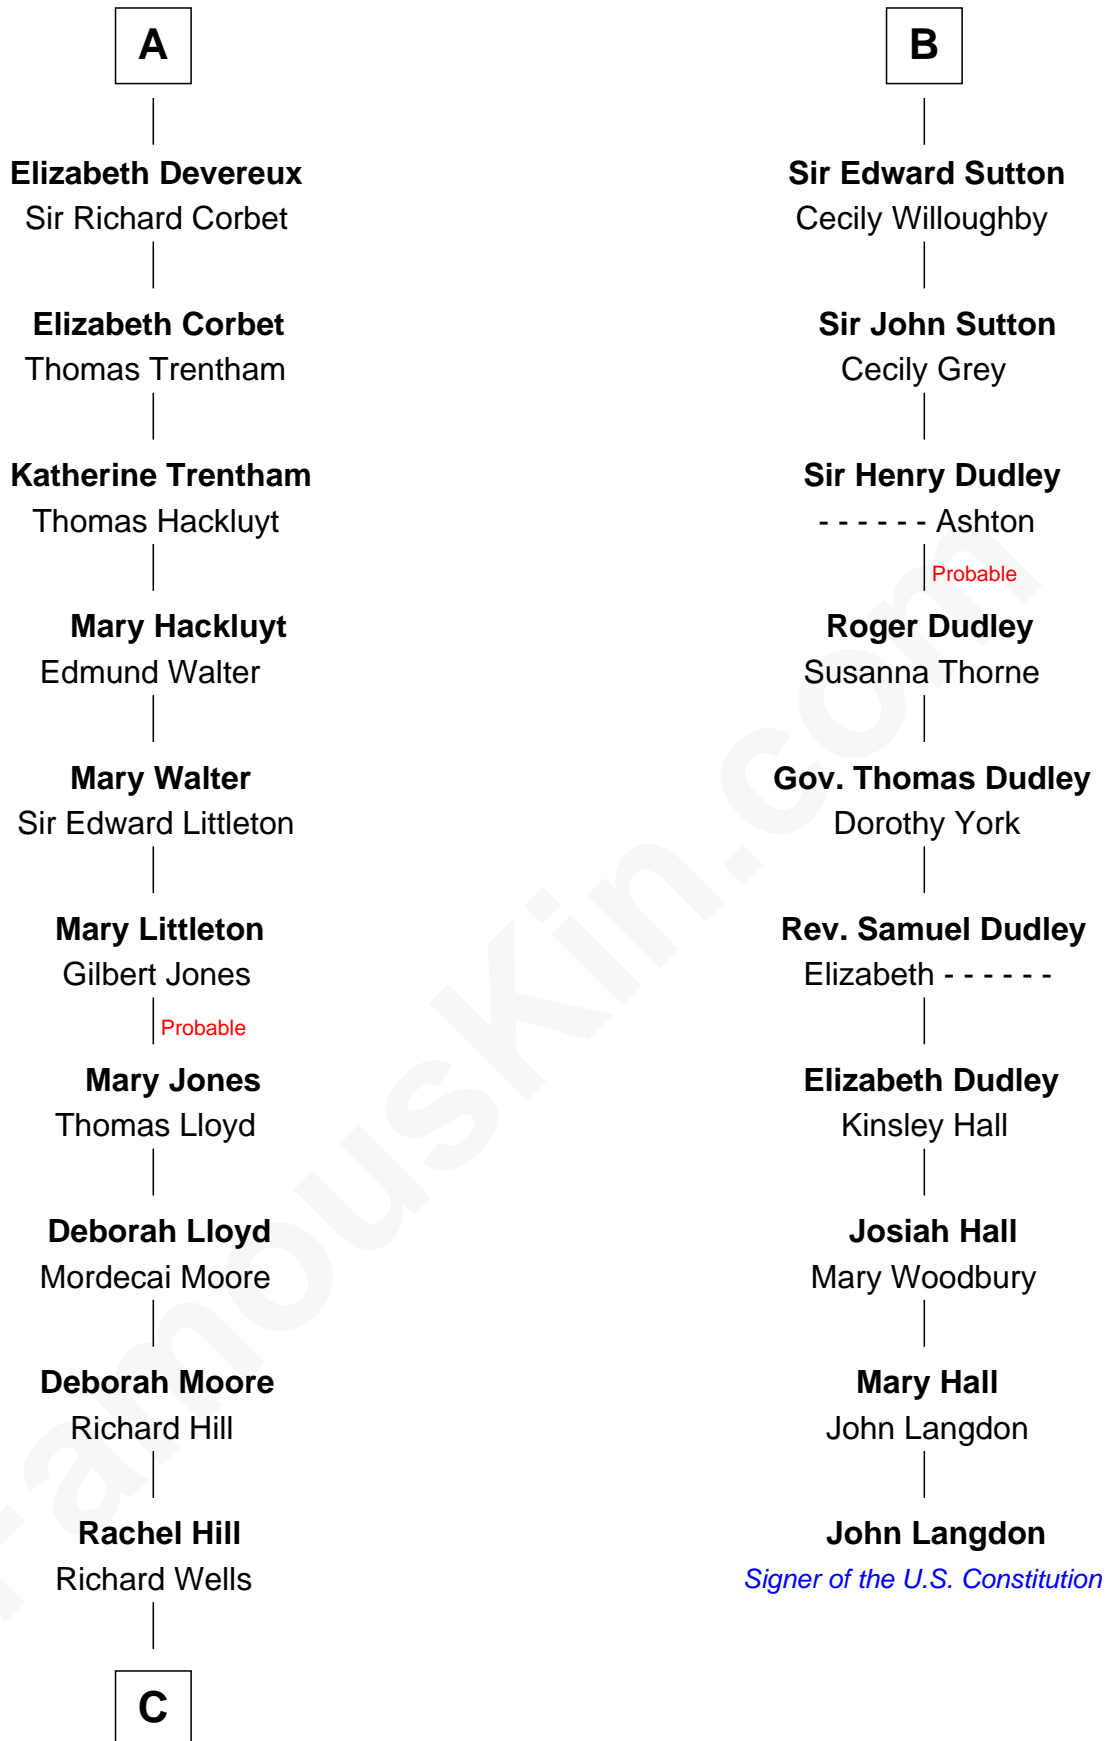

## Relationship Chart of

### Orson Welles

*Radio, Stage, and Movie Actor*

16th cousin 5 times removed of

### John Langdon

*Signer of the U.S. Constitution*

**C**

—  
**William Hill Wells**  
Elizabeth Dagworthy

—  
**Henry Hill Welles**  
Mary Putnam

—  
**Richard Jones Welles**  
Mary Blanche Head

—  
**Richard Head Welles**  
Beatrice Ives