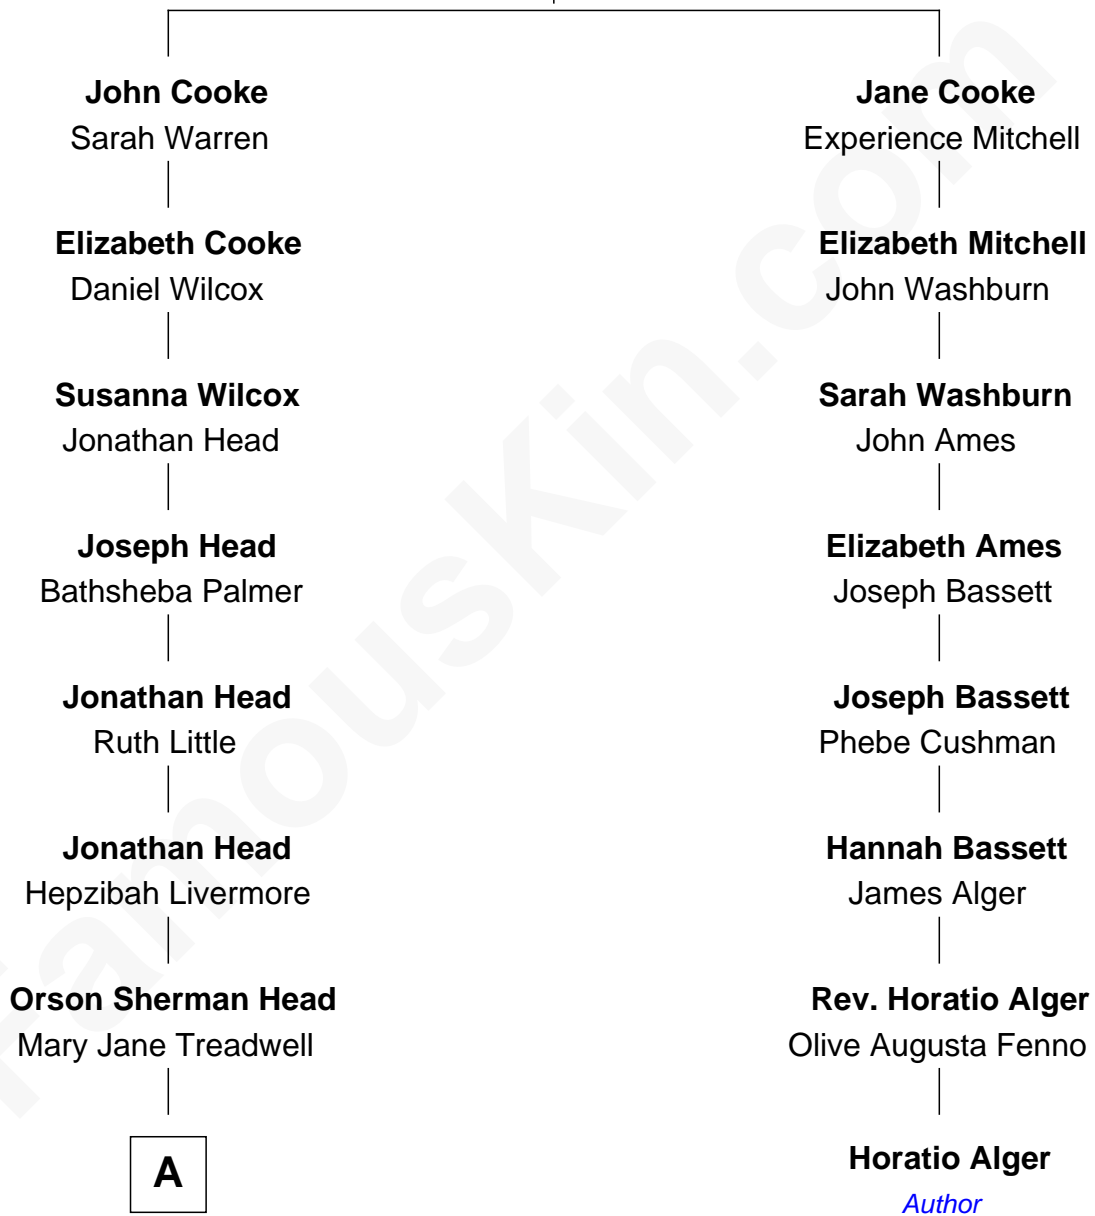

# FamousKin.com Relationship Chart of

**Orson Welles**

*Radio, Stage, and Movie Actor*

7th cousin 2 times removed of

**Horatio Alger**

*Author*

**Francis Cooke**  
Hester le Mahieu

**A**

—  
**Mary Blanche Head**  
Richard Jones Welles

—  
**Richard Head Welles**  
Beatrice Ives

—  
**Orson Welles**  
*Radio, Stage, and Movie Actor*

FamousKin.com