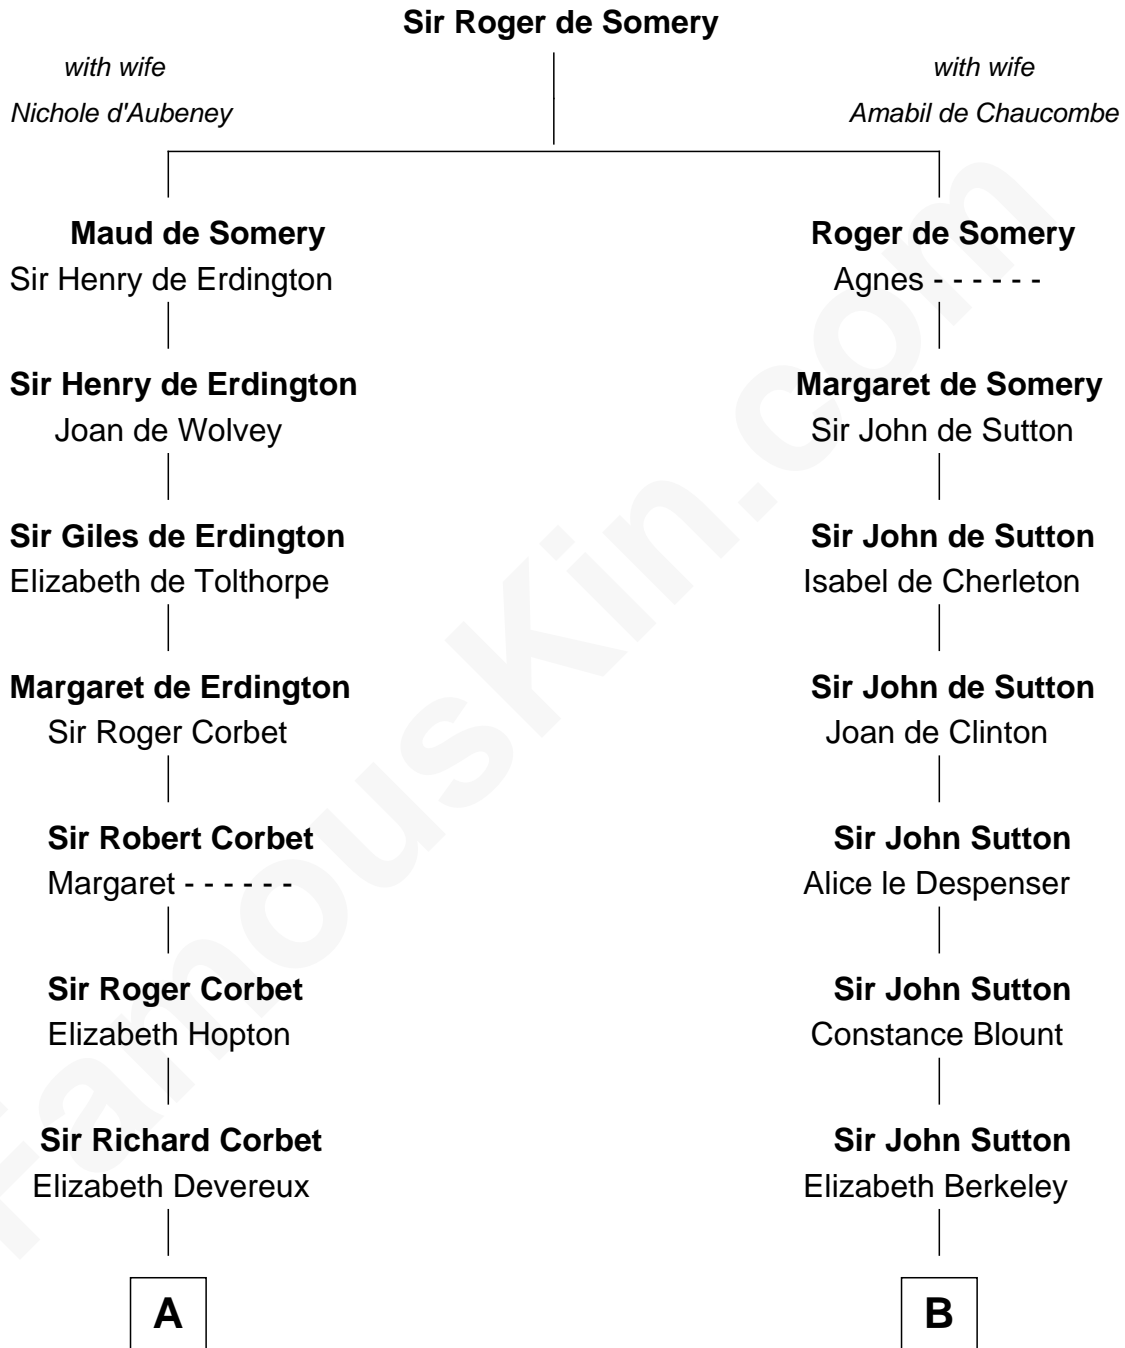

FamousKin.com

Relationship Chart of

Orson Welles

Radio, Stage, and Movie Actor

20th cousin 1 time removed of

Louis Auchincloss

Author

C