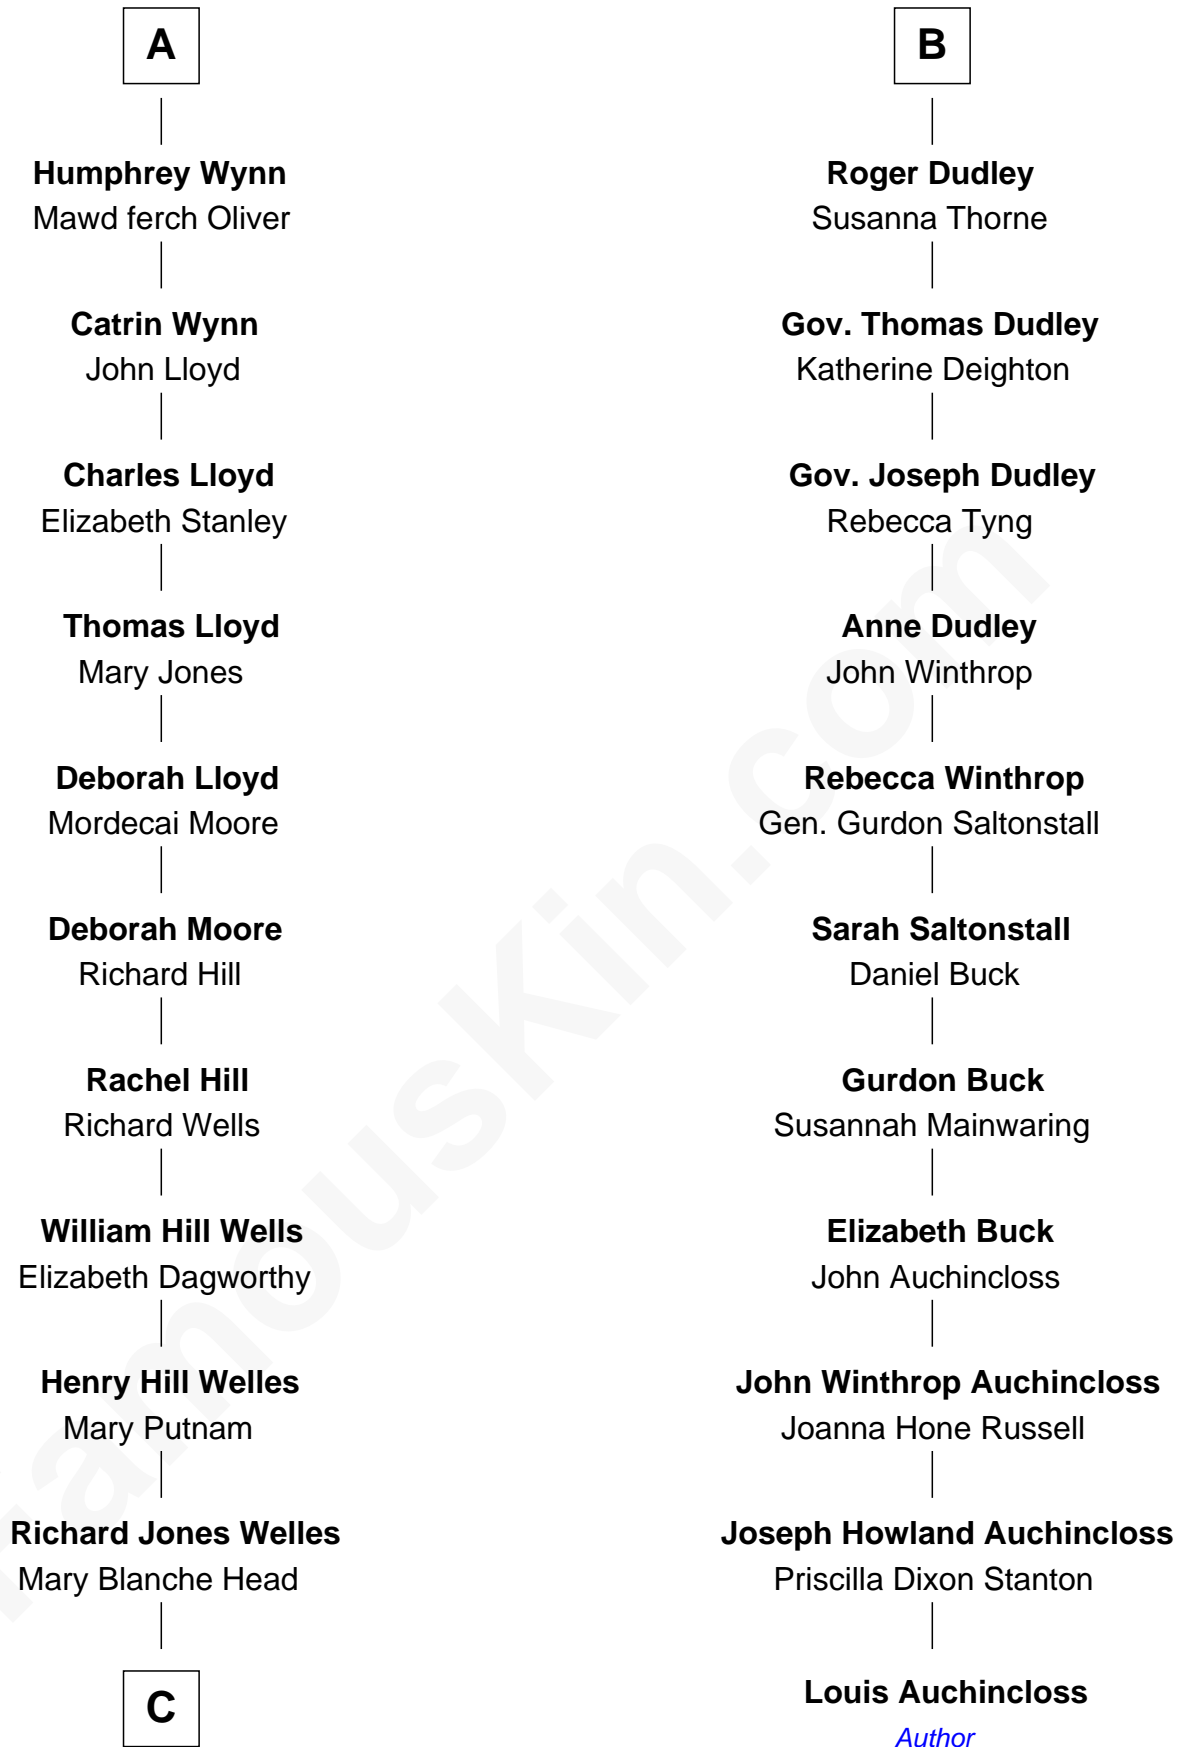

FamousKin.com Relationship Chart of

Orson Welles

Radio, Stage, and Movie Actor

17th cousin 1 time removed of

Louis Auchincloss

Author

Richard Fitzalan
Eleanor Plantagenet

C