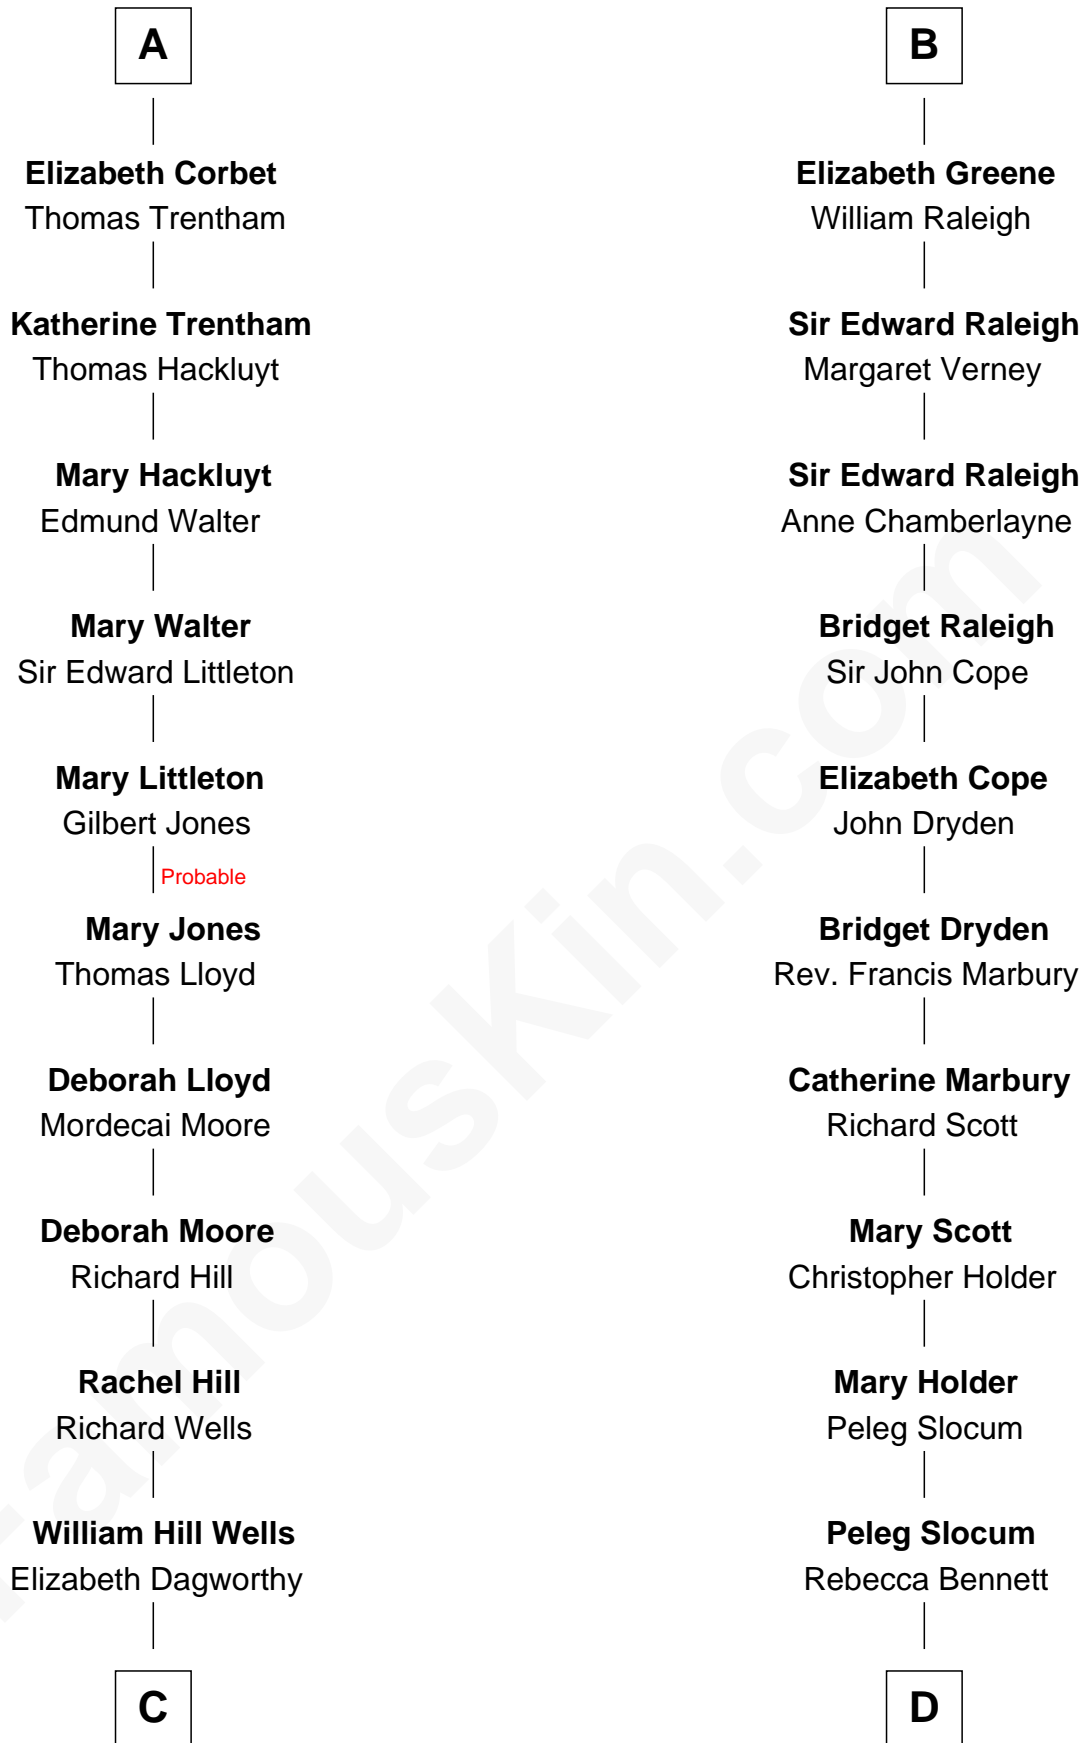

# FamousKin.com Relationship Chart of

**Orson Welles**

*Radio, Stage, and Movie Actor*

20th cousin 1 time removed of

**Hetty Green**

*"The Witch of Wall Street"*

**Sir Roger de Somery**

Nichole d'Aubenev

**C**

**Henry Hill Welles**

Mary Putnam

**Richard Jones Welles**

Mary Blanche Head

**Richard Head Welles**

Beatrice Ives

**Orson Welles**

**Abby Slocum Howland**

Edward Mott Robinson

**Hetty Green**

*"The Witch of Wall Street"*