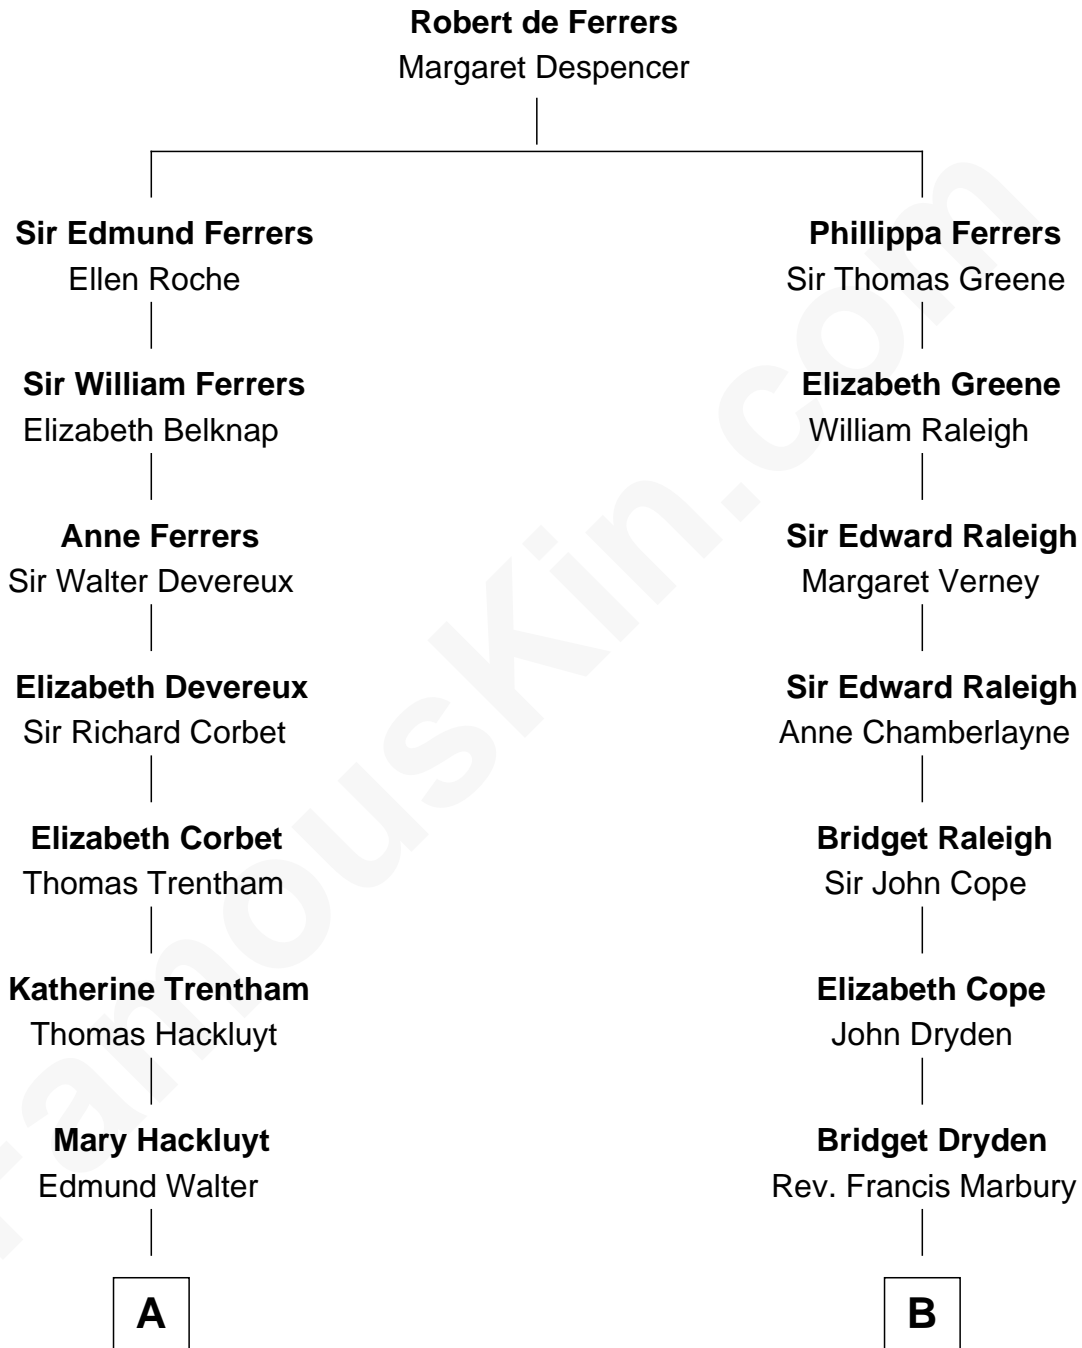

FamousKin.com Relationship Chart of

Orson Welles

Radio, Stage, and Movie Actor

15th cousin 2 times removed of

Hetty Green

"The Witch of Wall Street"

A

Mary Walter
Sir Edward Littleton

Mary Littleton
Gilbert Jones

Probable

Mary Jones
Thomas Lloyd

Deborah Lloyd
Mordecai Moore

Deborah Moore
Richard Hill

Rachel Hill
Richard Wells

William Hill Wells
Elizabeth Dagworthy

Henry Hill Welles
Mary Putnam