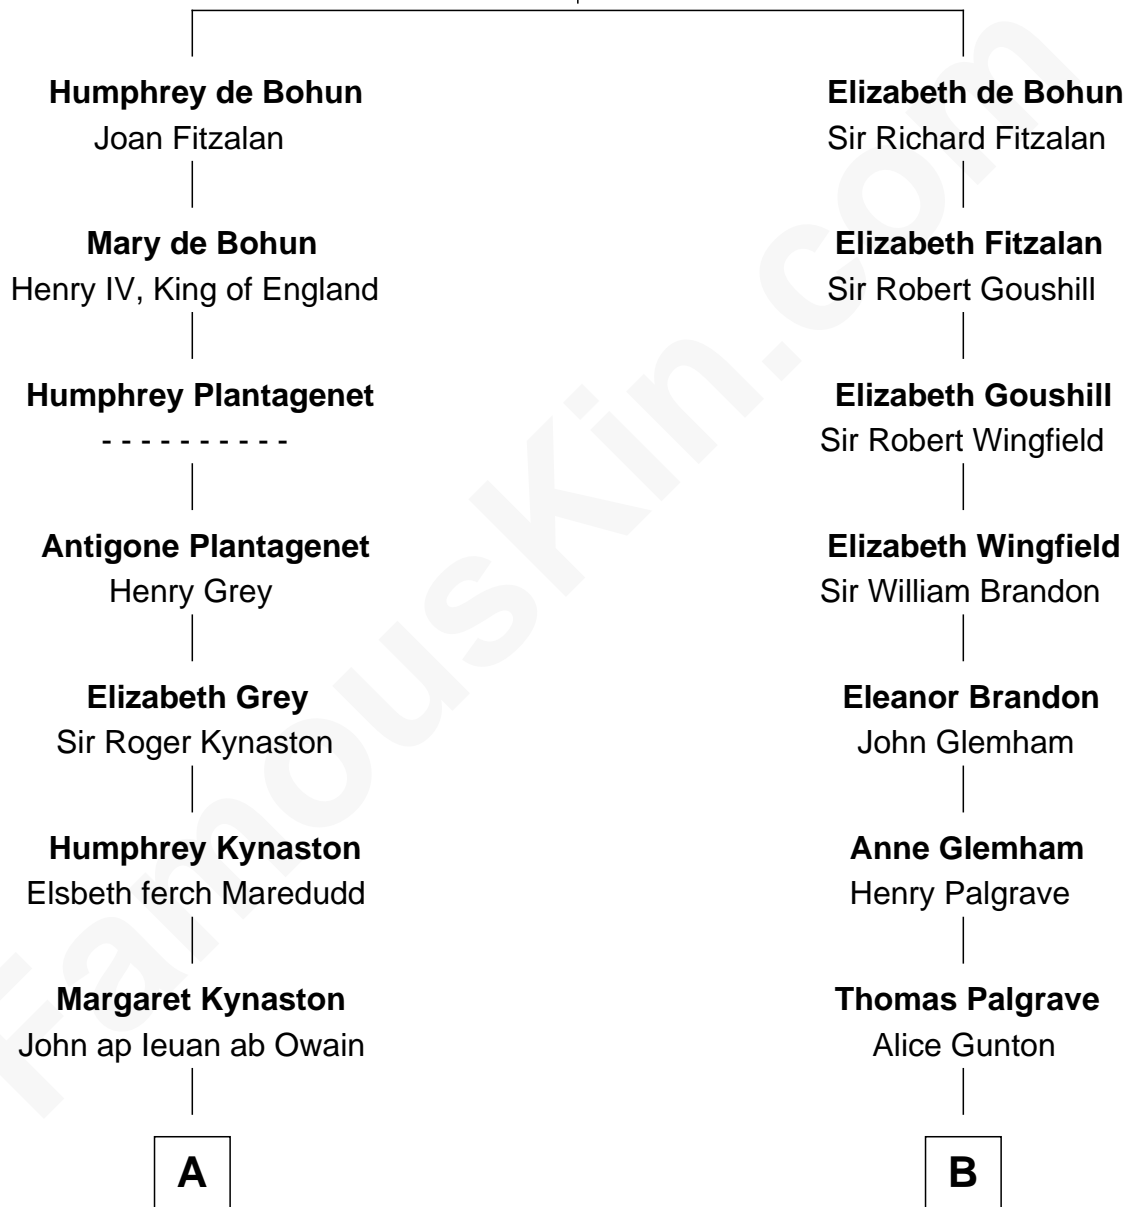

# FamousKin.com Relationship Chart of

**Orson Welles**

*Radio, Stage, and Movie Actor*

17th cousin 1 time removed of

**Hetty Green**

*"The Witch of Wall Street"*

**Sir William de Bohun**  
Elizabeth de Badlesmere

**C**

Richard Head Welles

Beatrice Ives

Orson Welles

*Radio, Stage, and Movie Actor*

FamousKin.com