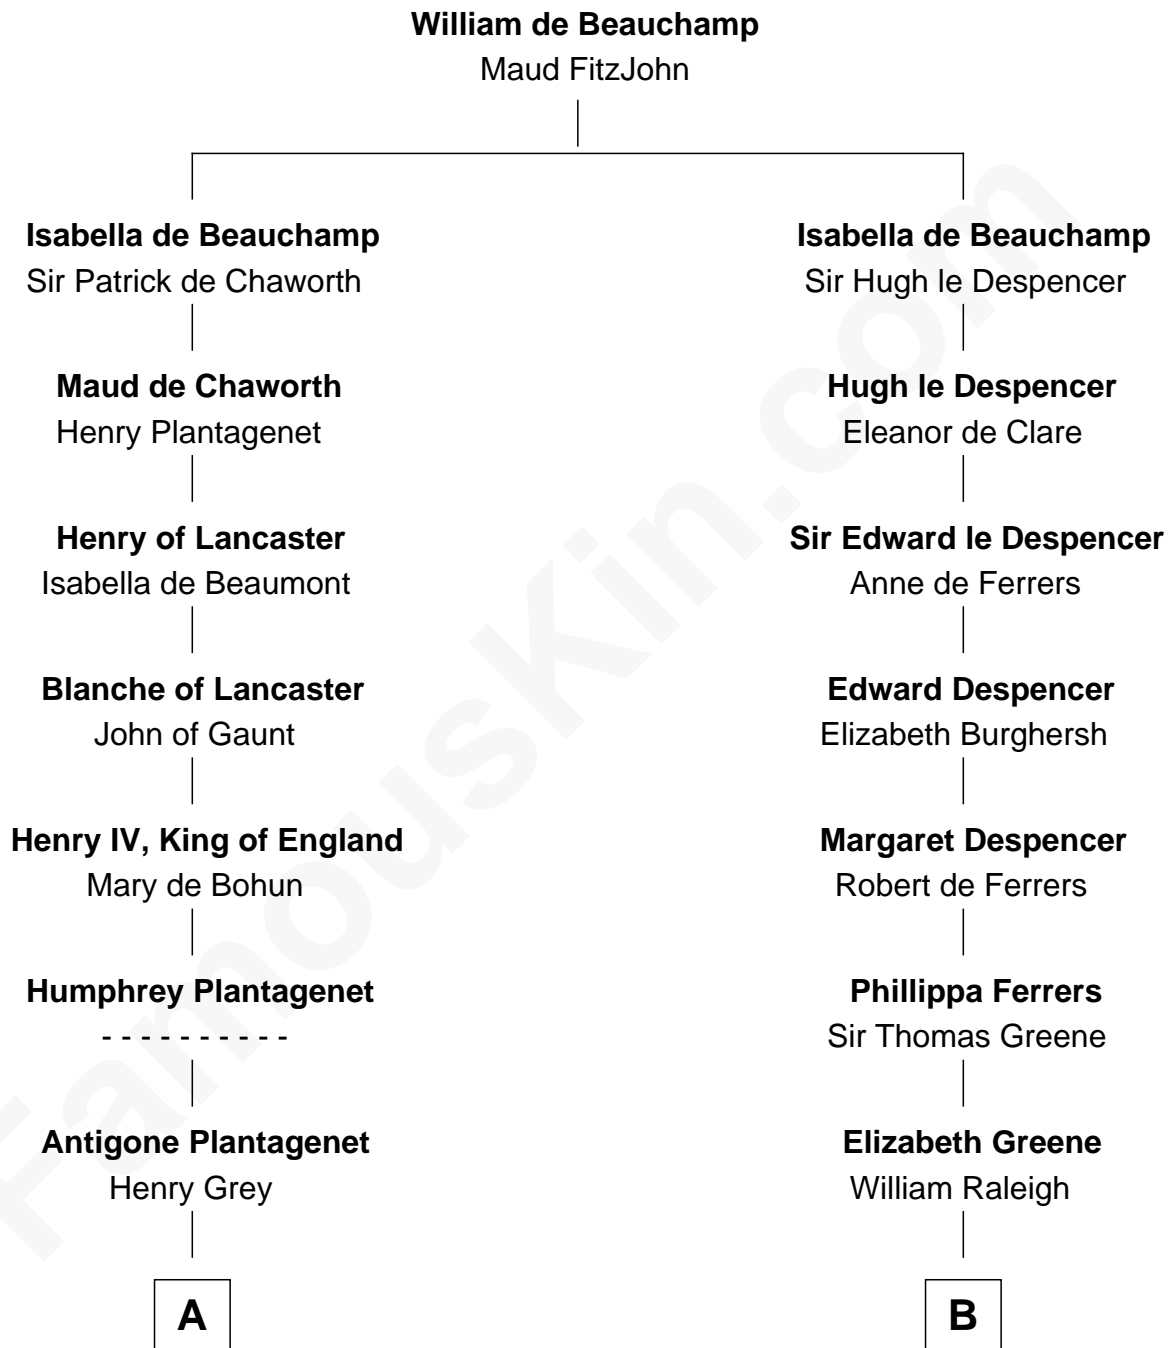

# FamousKin.com Relationship Chart of

**Orson Welles**

*Radio, Stage, and Movie Actor*

20th cousin 1 time removed of

**Shanghai Pierce**

*Texas Cattleman*

**C**

**William Hill Wells**  
Elizabeth Dagworthy

**Henry Hill Welles**  
Mary Putnam

**Richard Jones Welles**  
Mary Blanche Head

**Richard Head Welles**  
Beatrice Ives

**Orson Welles**  
*Radio, Stage, and Movie Actor*

**D**

**Ambless Wilbore**  
Nathaniel Stoddard

**Susanna Stoddard**  
Isaac Pearce

**Jonathan D. Pearce**  
Hanna Phillips Head

**Shanghai Pierce**  
*Texas Cattleman*