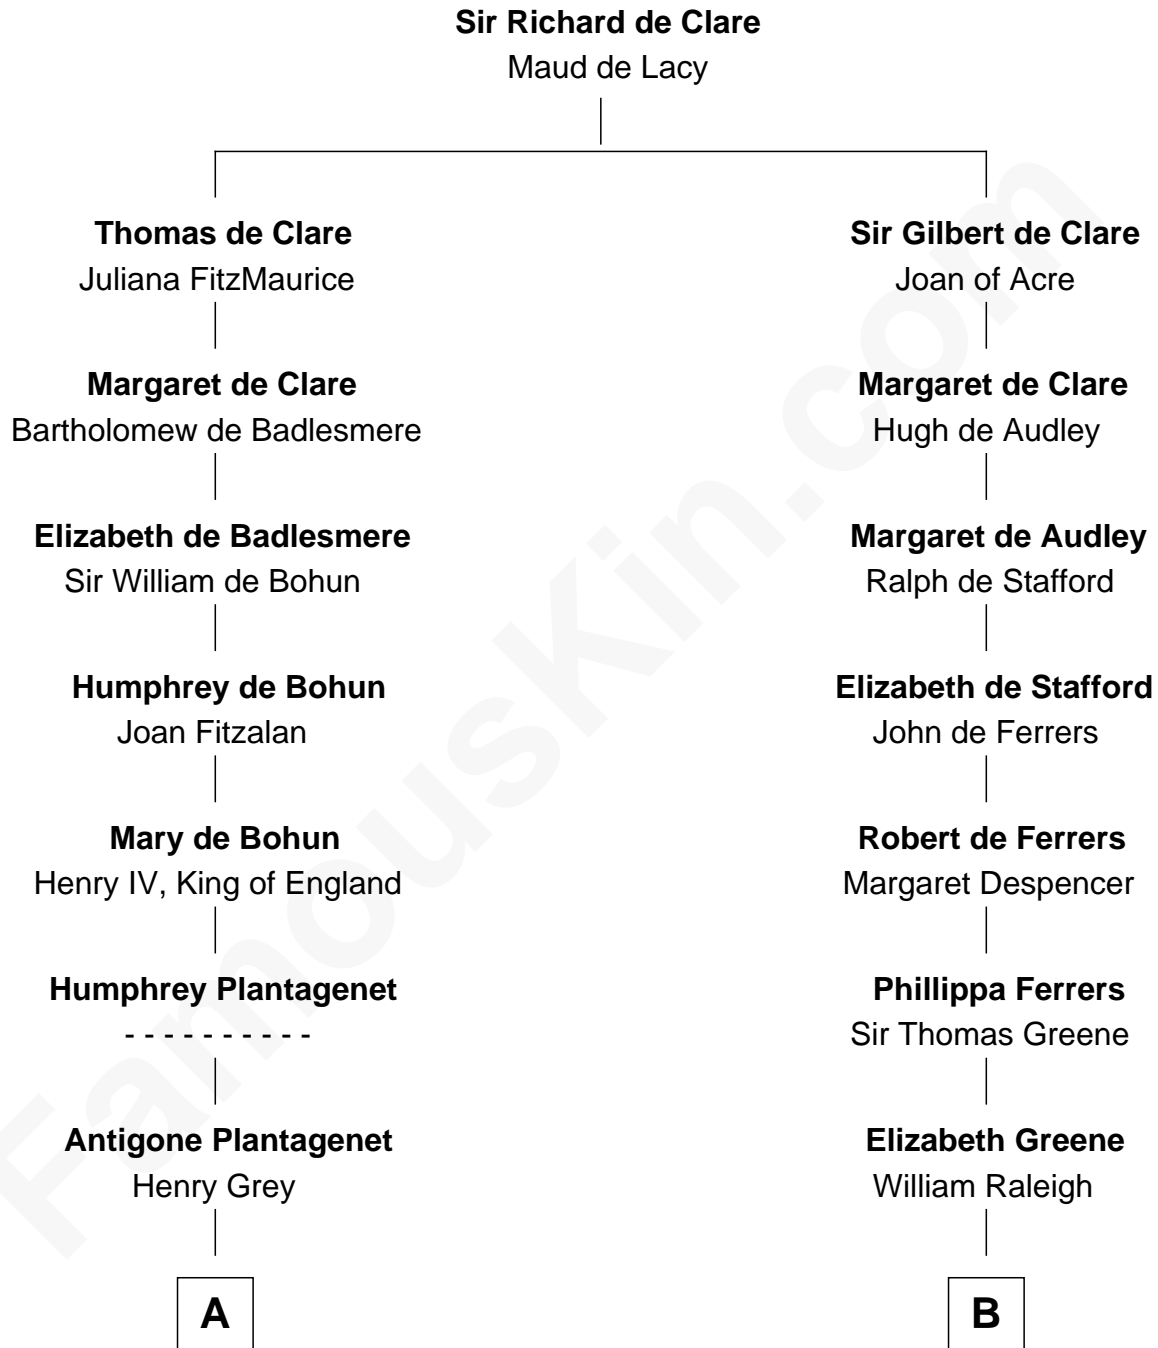

FamousKin.com Relationship Chart of

Orson Welles

Radio, Stage, and Movie Actor

20th cousin 1 time removed of

Shanghai Pierce

Texas Cattleman

C

William Hill Wells
Elizabeth Dagworthy

Henry Hill Welles
Mary Putnam

Richard Jones Welles
Mary Blanche Head

Richard Head Welles
Beatrice Ives

Orson Welles
Radio, Stage, and Movie Actor

D

Ambless Wilbore
Nathaniel Stoddard

Susanna Stoddard
Isaac Pearce

Jonathan D. Pearce
Hanna Phillips Head

Shanghai Pierce
Texas Cattleman