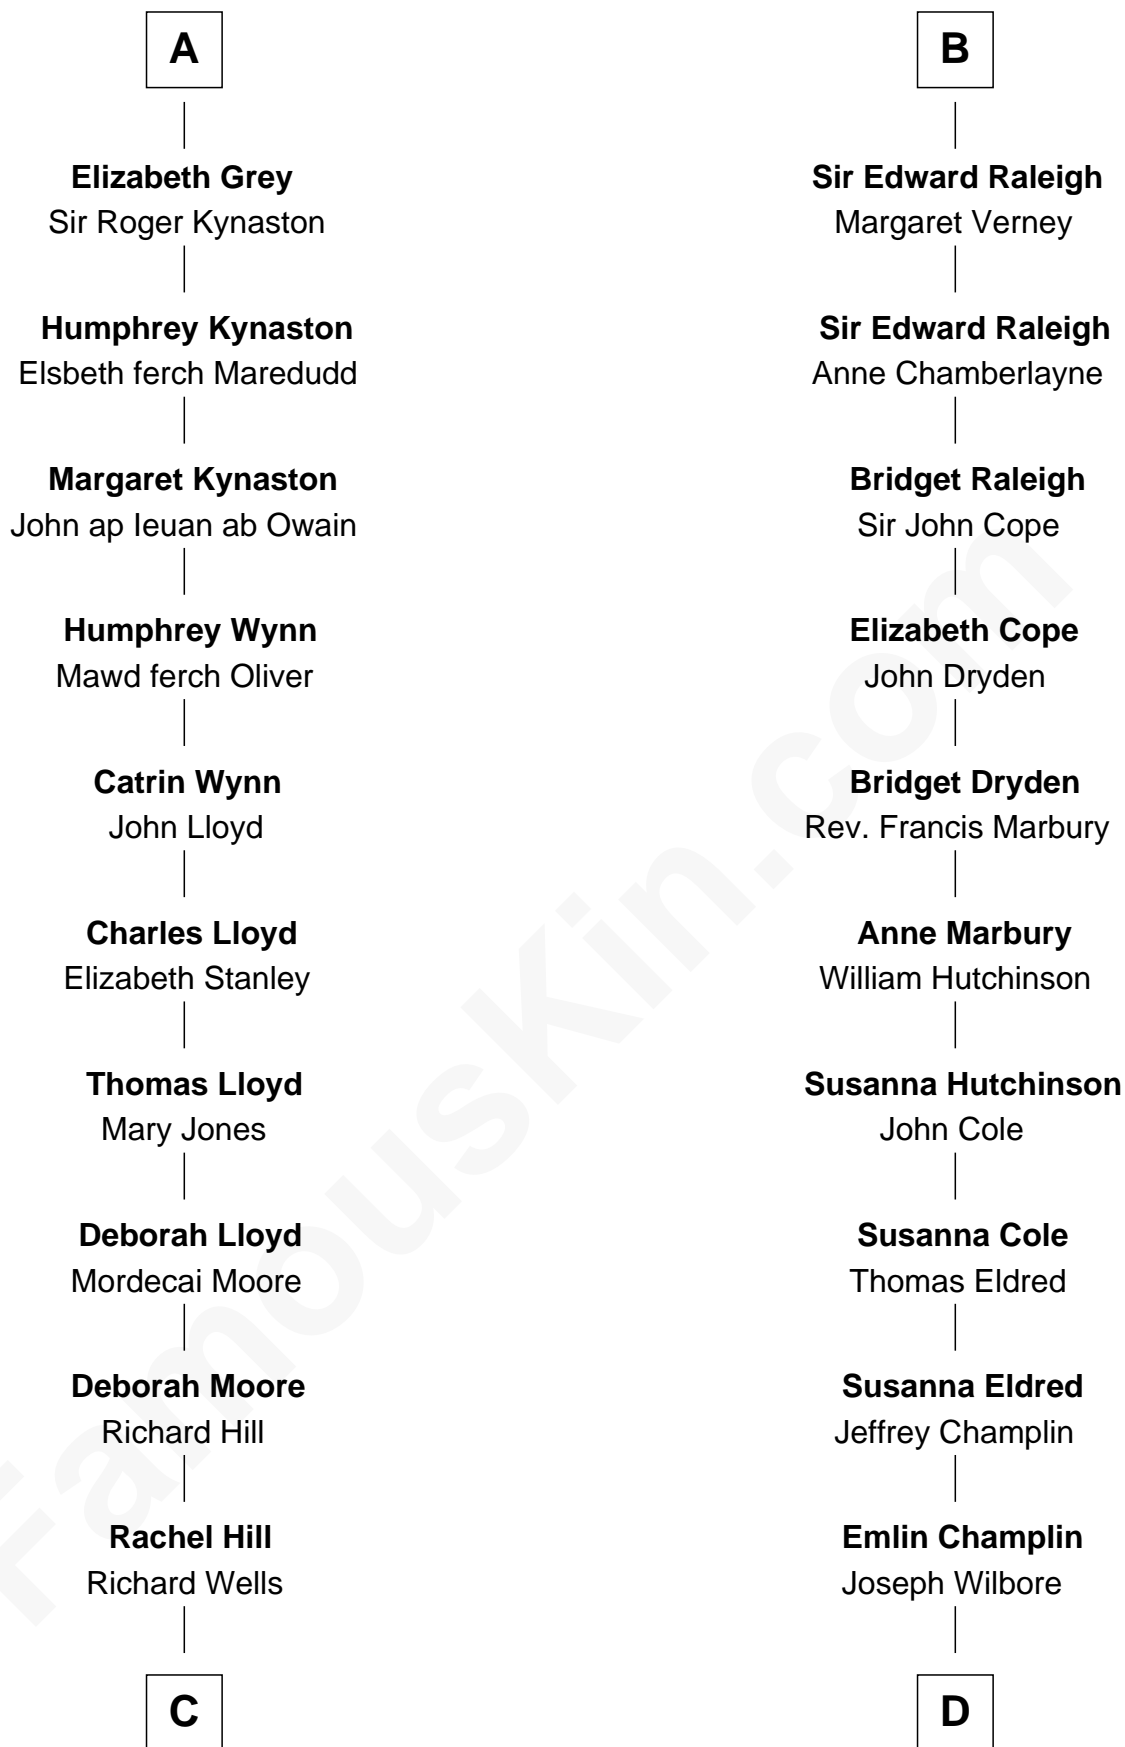

FamousKin.com Relationship Chart of

Orson Welles

Radio, Stage, and Movie Actor

20th cousin 1 time removed of

Shanghai Pierce

Texas Cattleman

C

William Hill Wells
Elizabeth Dagworthy

Jonathan D. Pearce
Hanna Phillips Head

Shanghai Pierce
Texas Cattleman