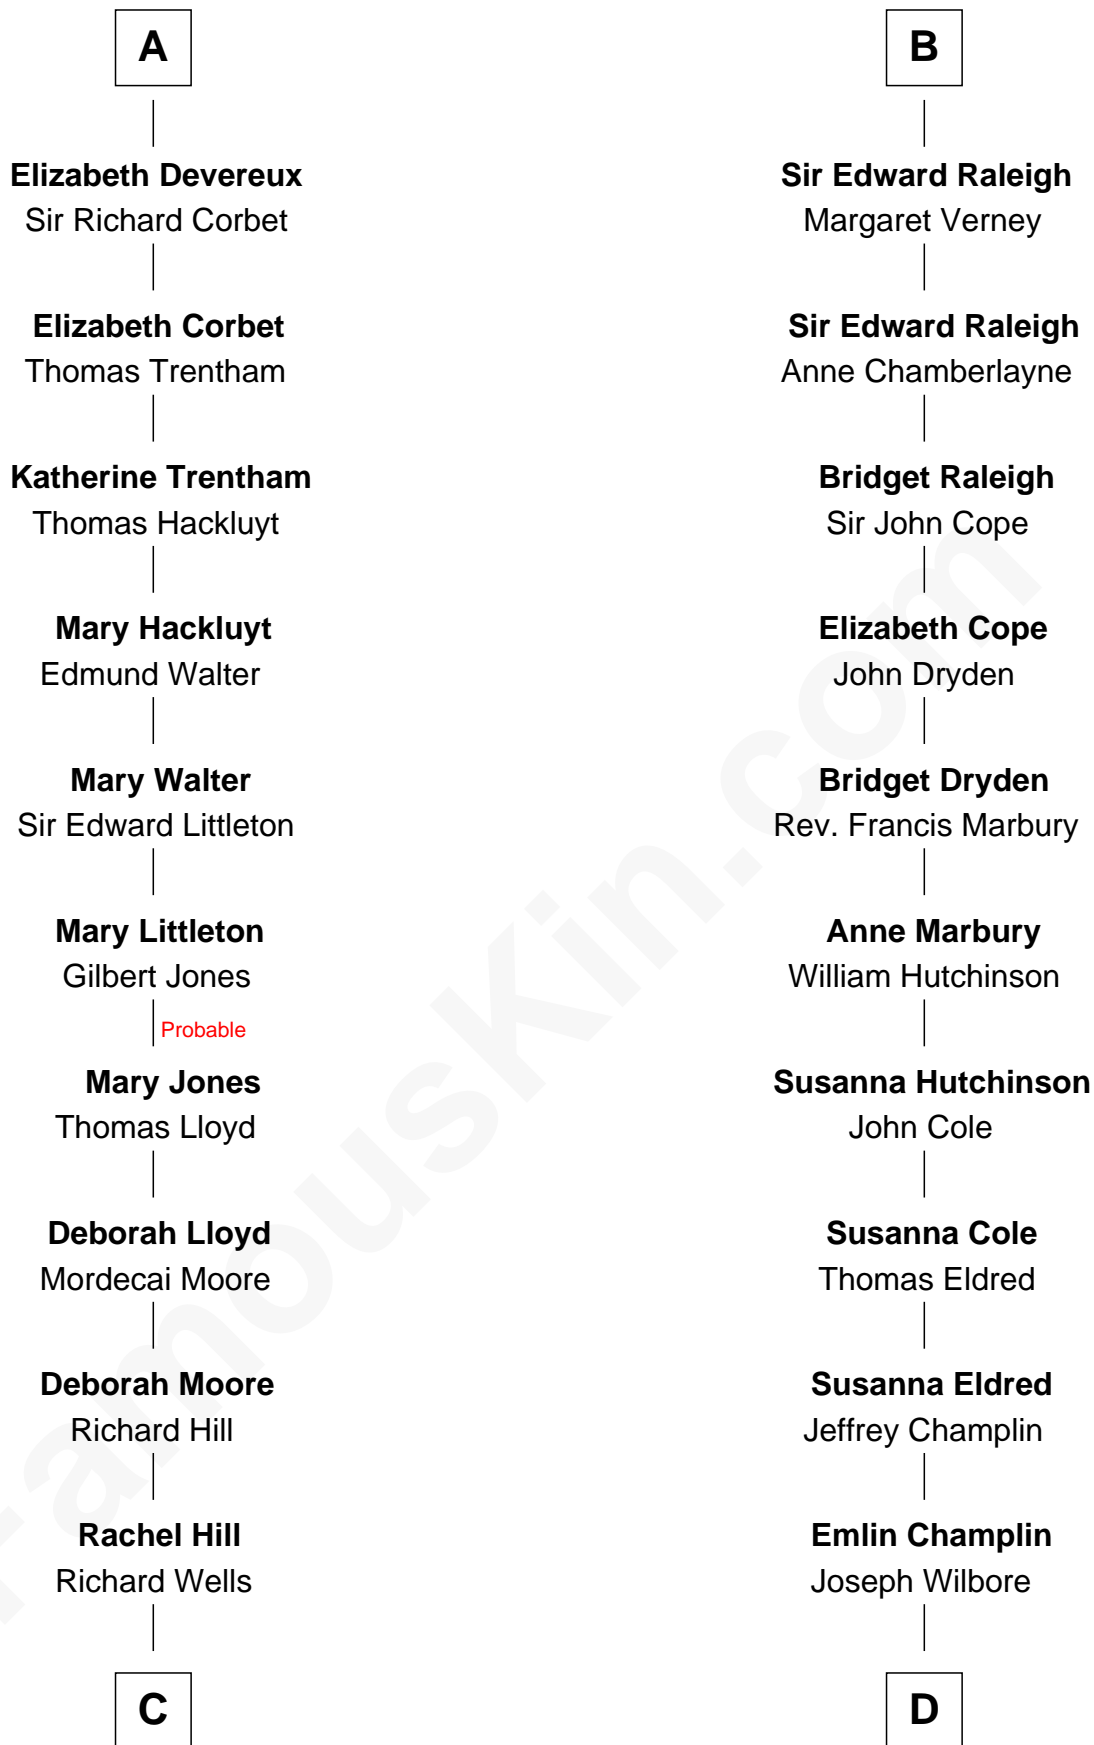

# FamousKin.com Relationship Chart of

**Orson Welles**

*Radio, Stage, and Movie Actor*

20th cousin 1 time removed of

**Shanghai Pierce**

*Texas Cattleman*

**Sir Edmund Mortimer**

Margaret de Fiennes

**C**

**William Hill Wells**  
Elizabeth Dagworthy

**Henry Hill Welles**  
Mary Putnam

**Richard Jones Welles**  
Mary Blanche Head

**Richard Head Welles**  
Beatrice Ives

**Orson Welles**  
*Radio, Stage, and Movie Actor*

**D**

**Ambless Wilbore**  
Nathaniel Stoddard

**Susanna Stoddard**  
Isaac Pearce

**Jonathan D. Pearce**  
Hanna Phillips Head

**Shanghai Pierce**  
*Texas Cattleman*