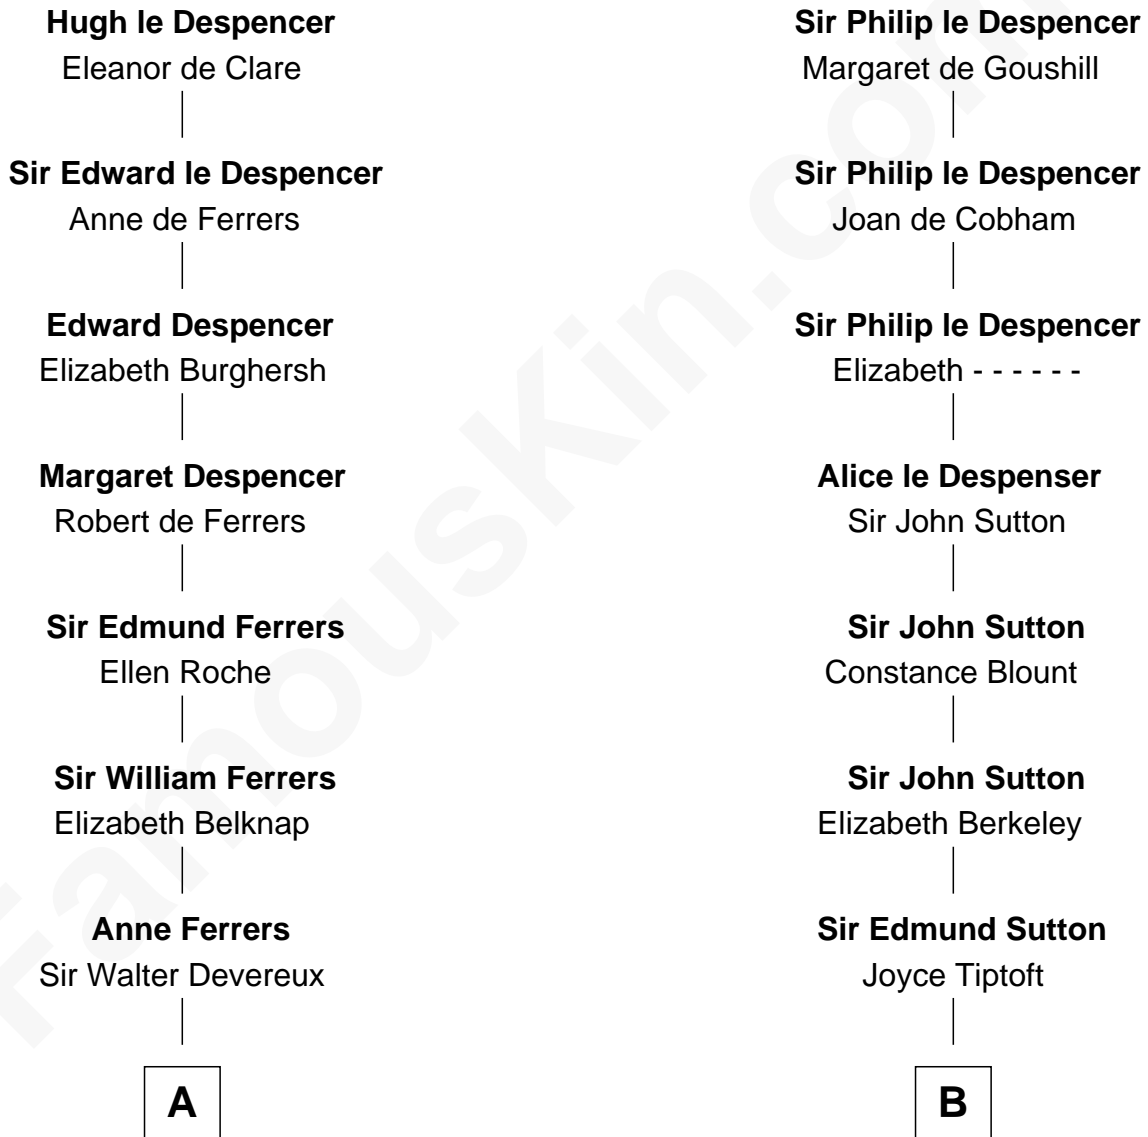

FamousKin.com

Relationship Chart of

Orson Welles

Radio, Stage, and Movie Actor

21st cousin of

Alan Shepard

Mercury and Apollo Astronaut

Sir Hugh le Despencer
Isabella de Beauchamp

Thomas Bradbury Bartlett
Victoria Elizabeth Williams Cilley

Annie Elizabeth Bartlett
Frederick Johnson Shepard

Alan Bartlett Shepard
Pauline Renza Emerson

Alan Shepard
Mercury and Apollo Astronaut

FamousKin.com