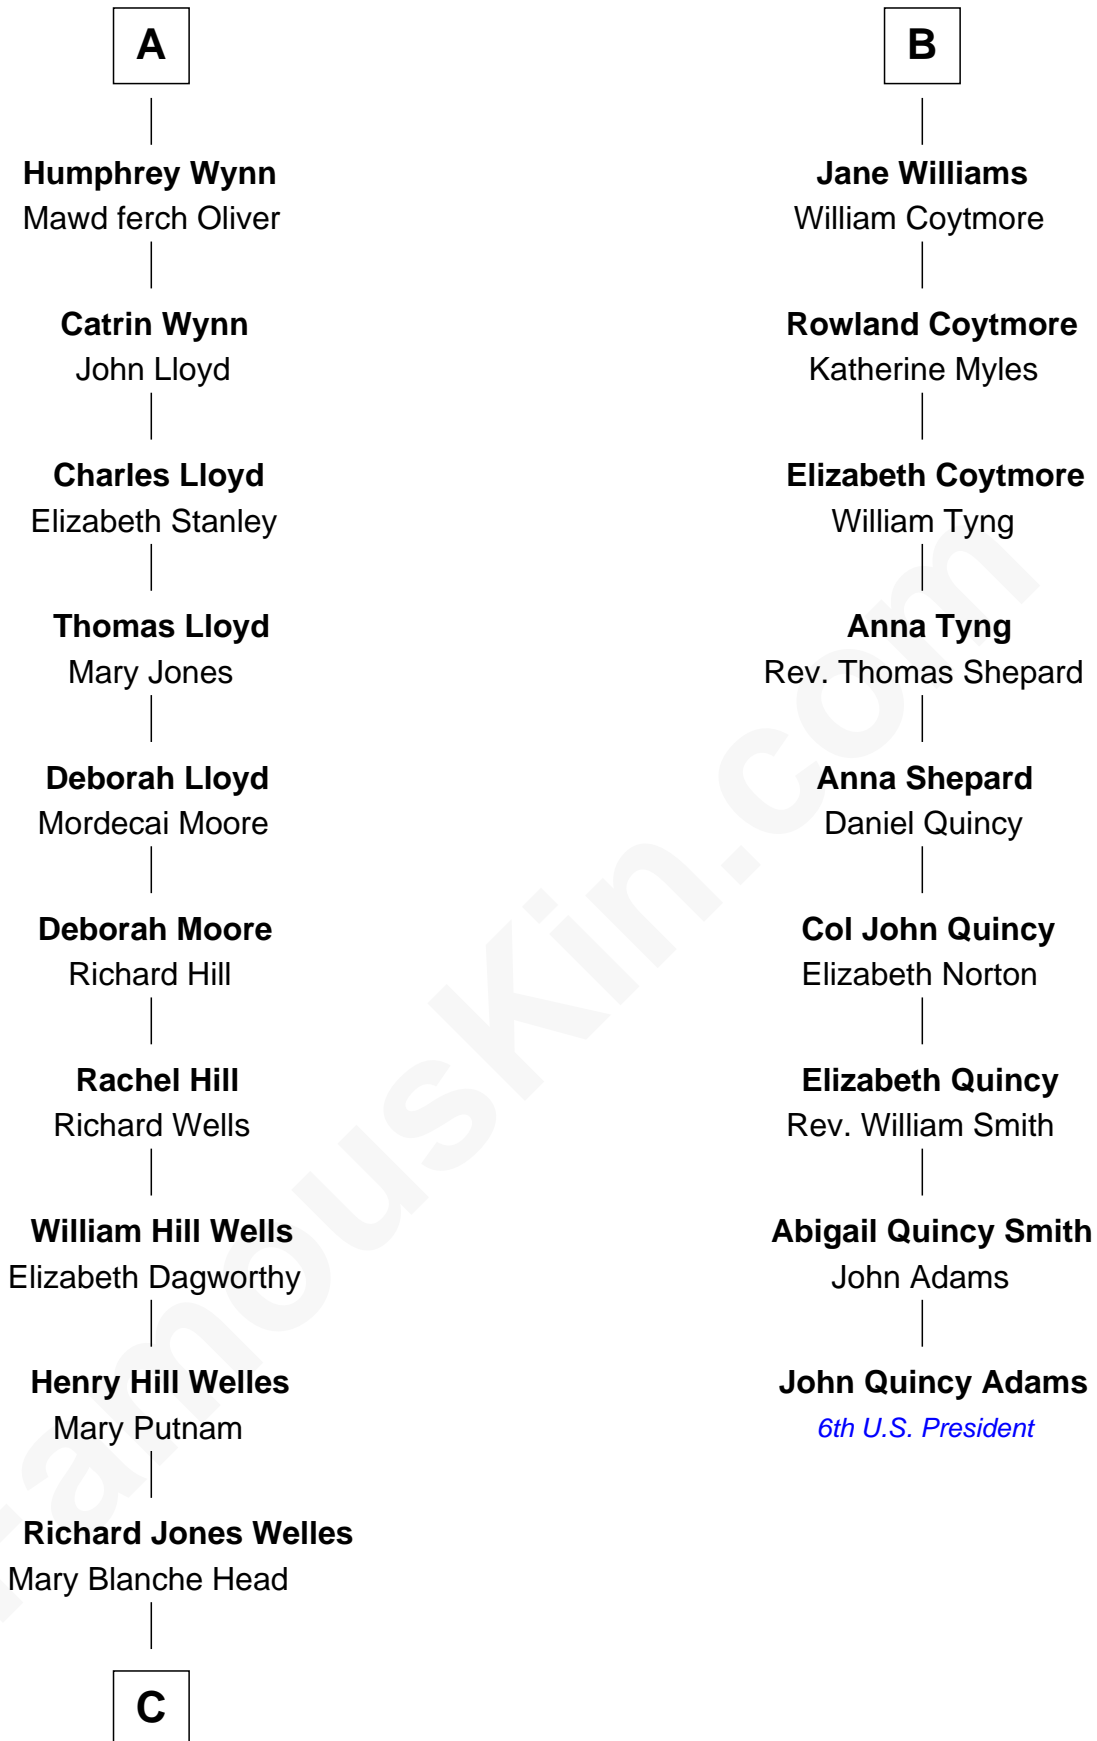

## Relationship Chart of

### Orson Welles

*Radio, Stage, and Movie Actor*

15th cousin 3 times removed of

### John Quincy Adams

*6th U.S. President*

**Sir William de Bohun**  
Elizabeth de Badlesmere

**C**

Richard Head Welles

Beatrice Ives

Orson Welles

*Radio, Stage, and Movie Actor*