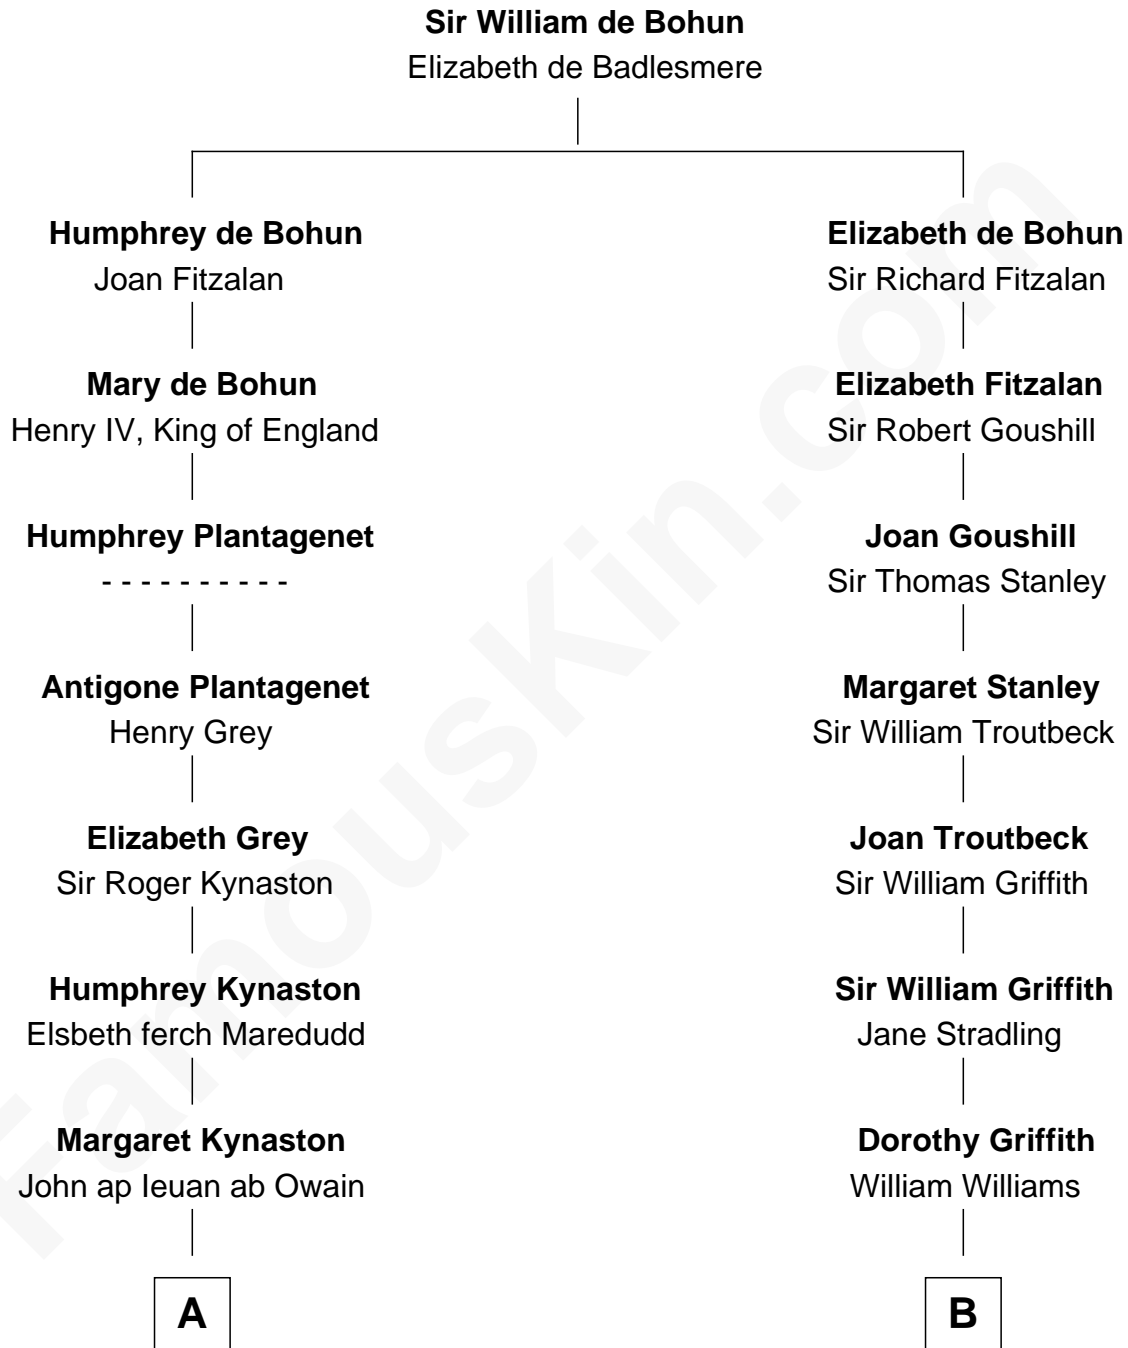

FamousKin.com

Relationship Chart of Orson Welles

Radio, Stage, and Movie Actor

14th cousin 4 times removed of

Abigail (Smith) Adams

First Lady of President John Adams

C

Richard Head Welles