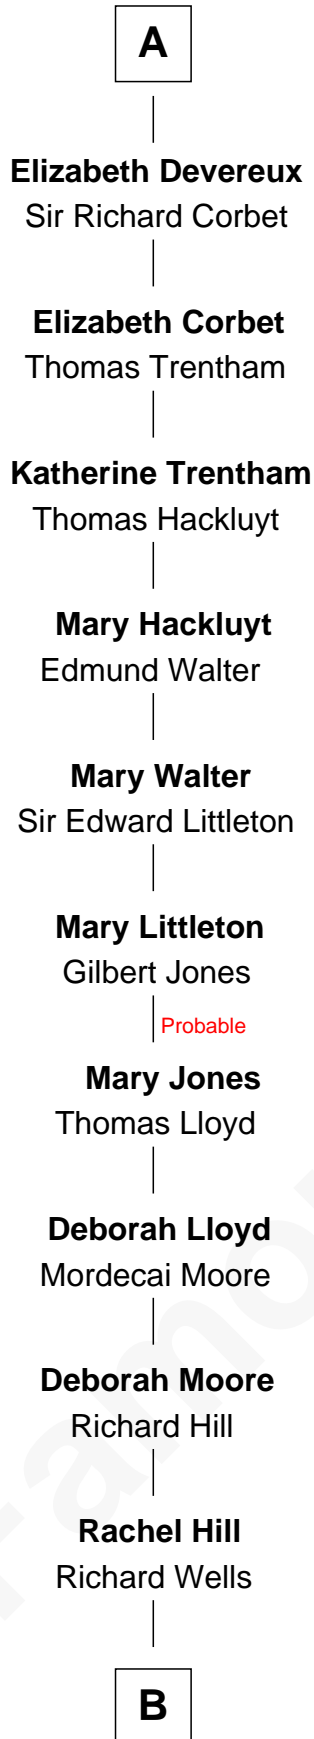

FamousKin.com Relationship Chart of

Orson Welles

Radio, Stage, and Movie Actor

7th cousin 14 times removed of

Catherine Parr

6th Wife of King Henry VIII

Sir Hugh I de Audley

Iseult de Mortimer

A

Catherine Parr
6th Wife of King Henry VIII

B

—
William Hill Wells
Elizabeth Dagworthy

—
Henry Hill Welles
Mary Putnam

—
Richard Jones Welles
Mary Blanche Head

—
Richard Head Welles
Beatrice Ives

—
Orson Welles
Radio, Stage, and Movie Actor