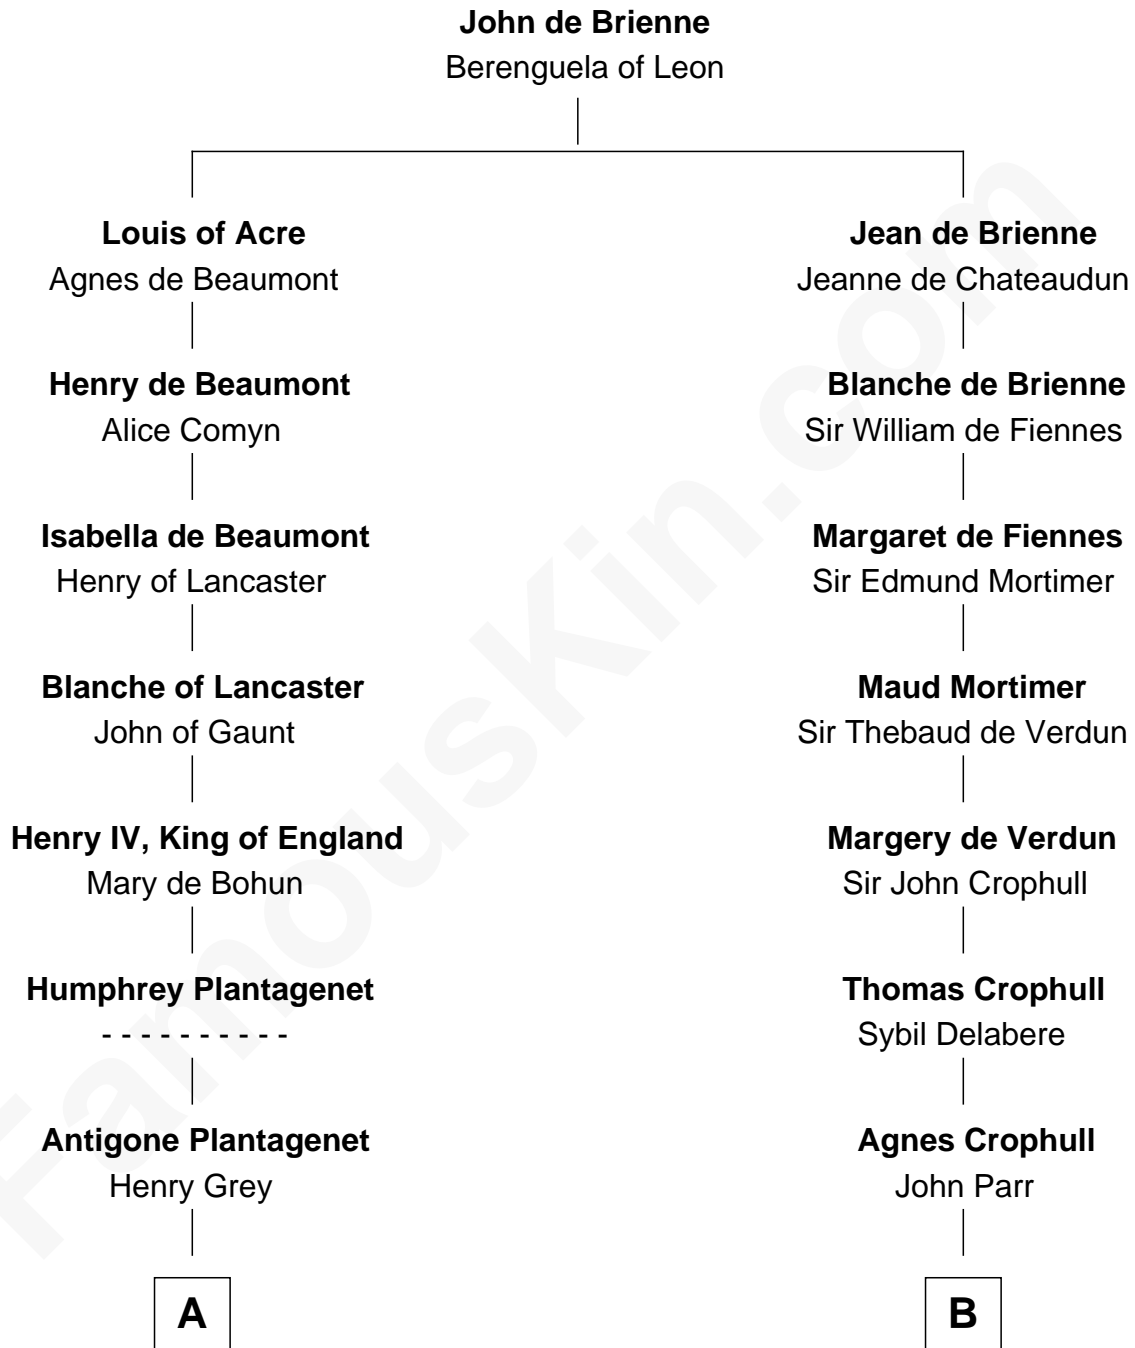

FamousKin.com

Relationship Chart of

Orson Welles

Radio, Stage, and Movie Actor

10th cousin 11 times removed of

Catherine Parr

6th Wife of King Henry VIII

C

William Hill Wells
Elizabeth Dagworthy

Henry Hill Welles
Mary Putnam

Richard Jones Welles
Mary Blanche Head

Richard Head Welles
Beatrice Ives

Orson Welles
Radio, Stage, and Movie Actor

FamousKin.com