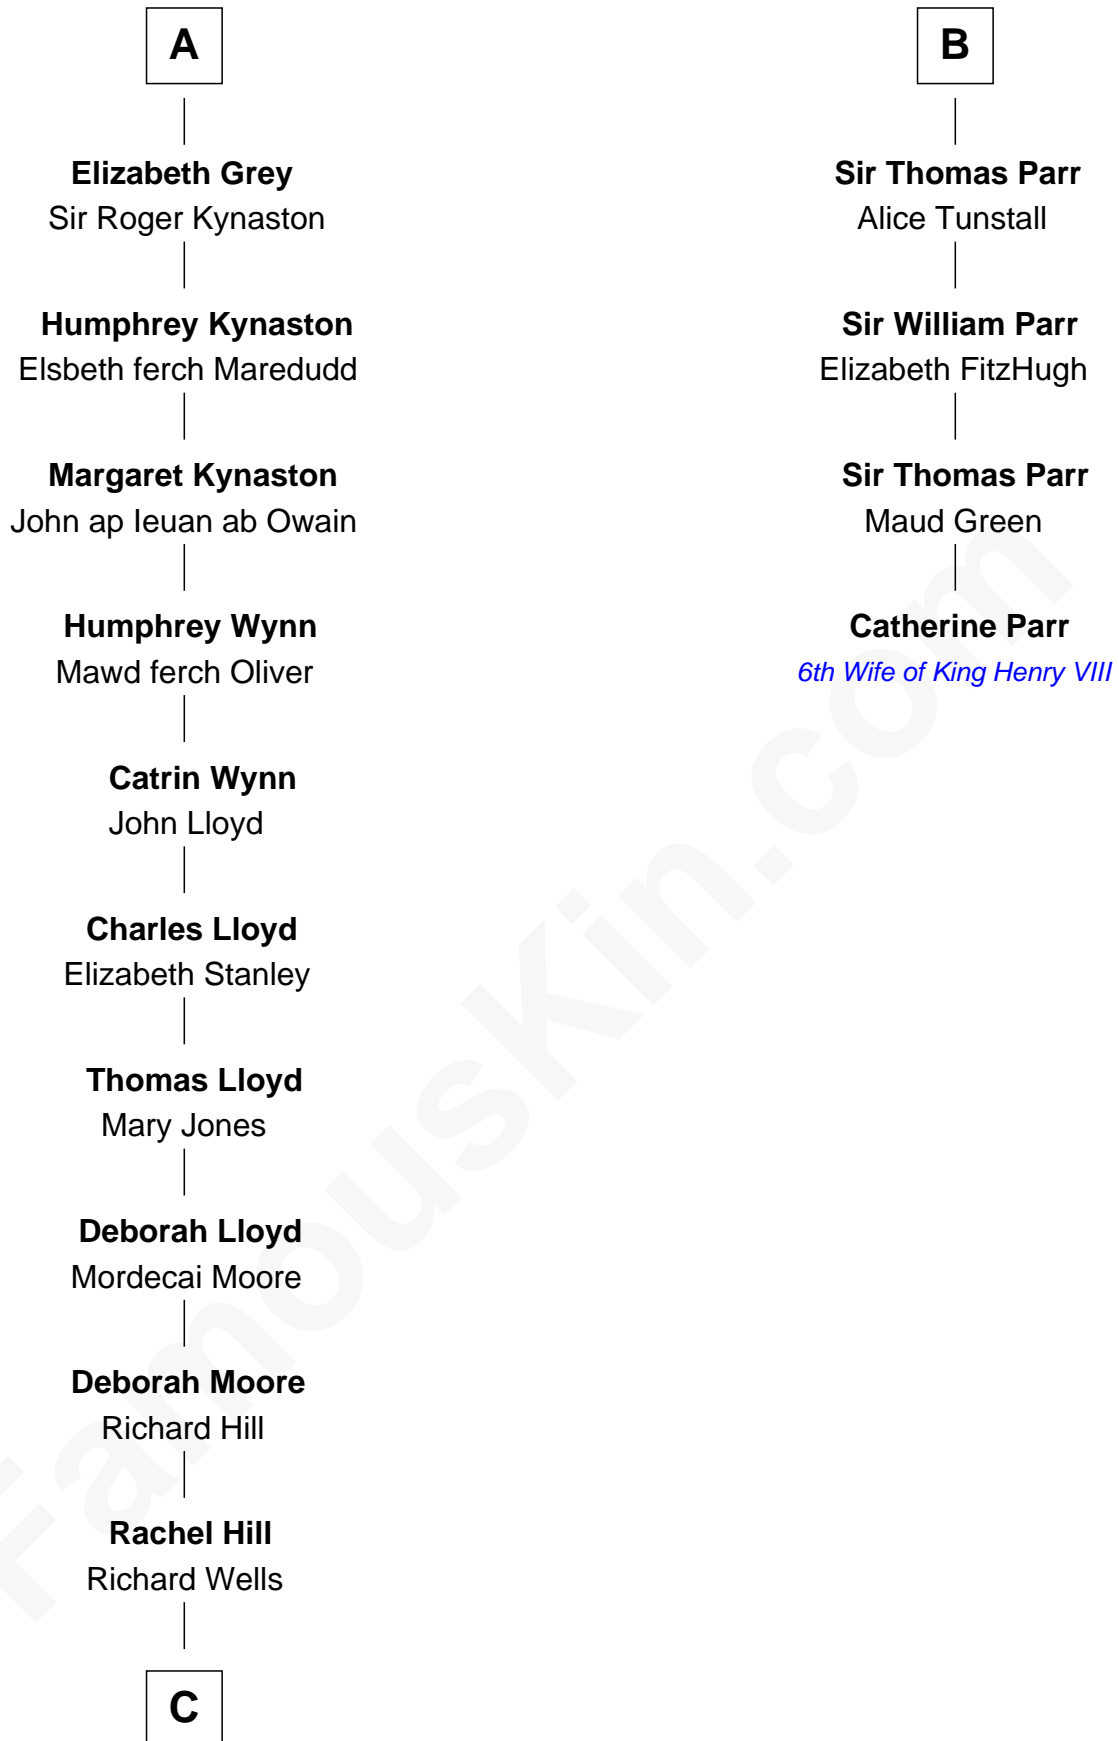

FamousKin.com

Relationship Chart of

Orson Welles

Radio, Stage, and Movie Actor

10th cousin 11 times removed of

Catherine Parr

6th Wife of King Henry VIII

C