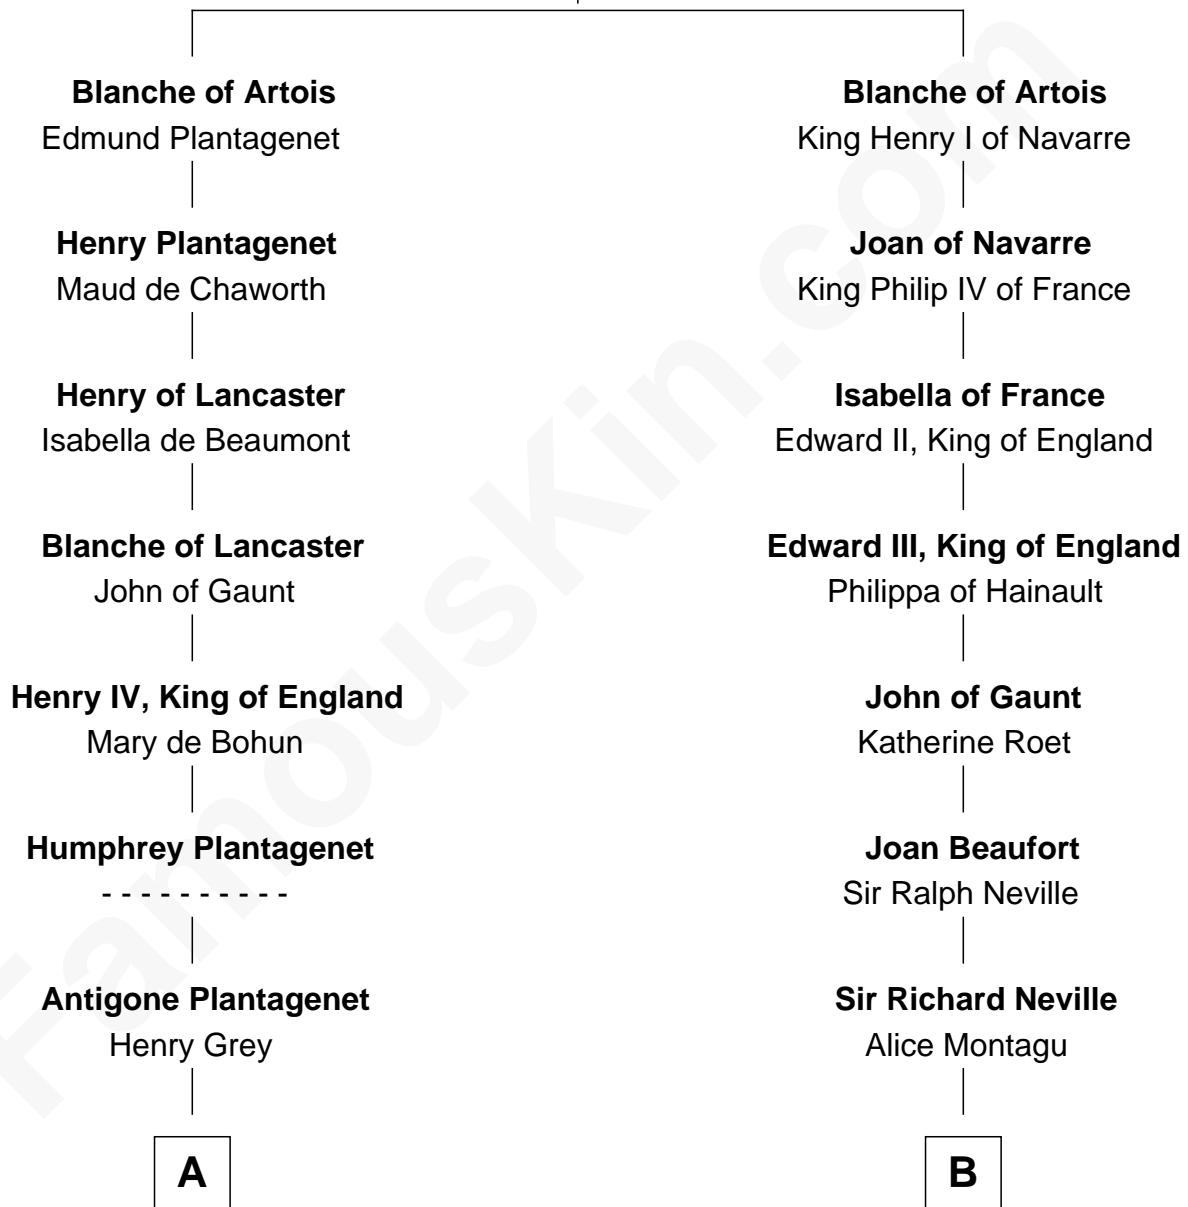

FamousKin.com

Relationship Chart of

Orson Welles

Radio, Stage, and Movie Actor

10th cousin 11 times removed of

Catherine Parr

6th Wife of King Henry VIII

Robert I, Count of Artois
Matilda of Brabant