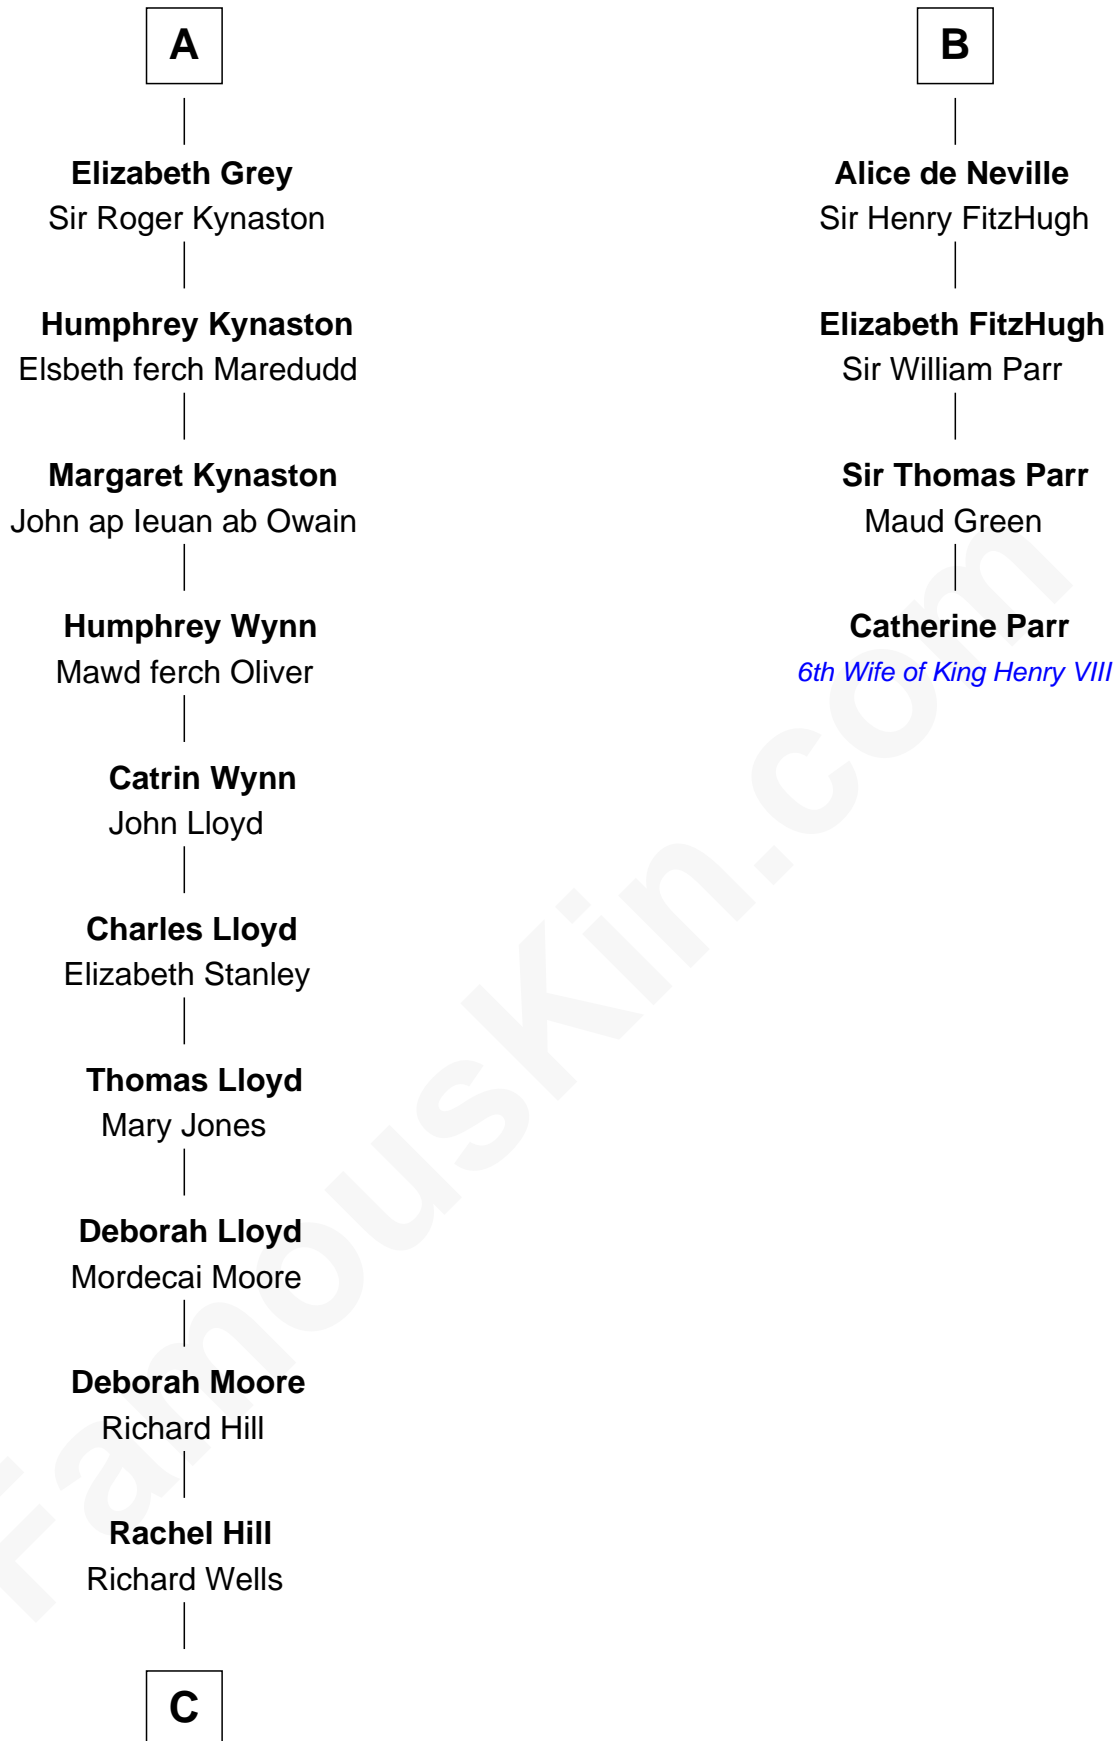

FamousKin.com

Relationship Chart of

Orson Welles

Radio, Stage, and Movie Actor

10th cousin 11 times removed of

Catherine Parr

6th Wife of King Henry VIII

Robert I, Count of Artois
Matilda of Brabant