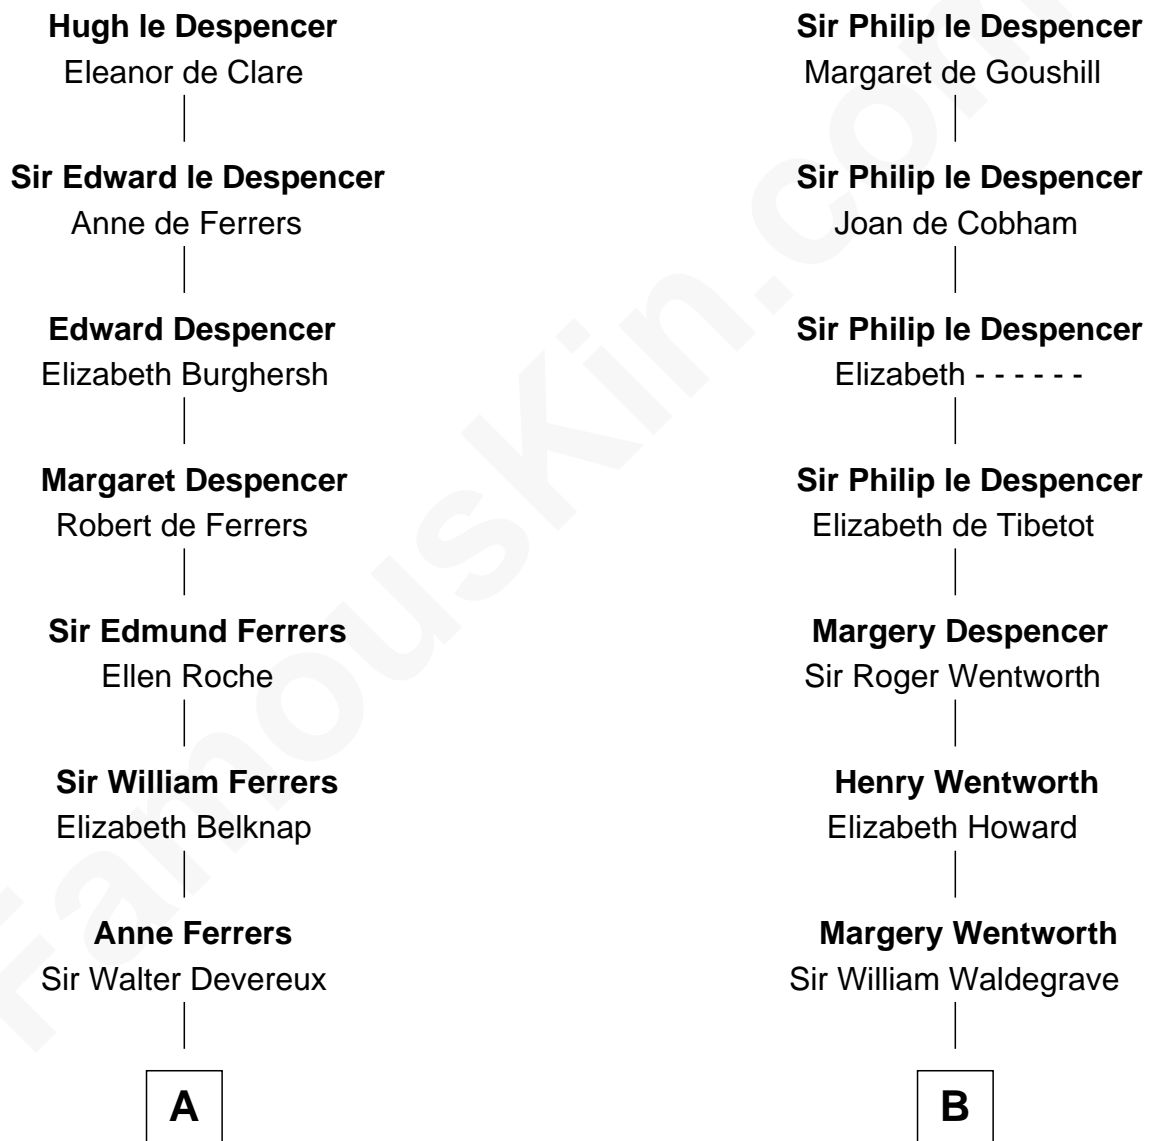

FamousKin.com

Relationship Chart of

Orson Welles

Radio, Stage, and Movie Actor

21st cousin of

Maggie Gyllenhaal

Movie Actress

Sir Hugh le Despencer
Isabella de Beauchamp