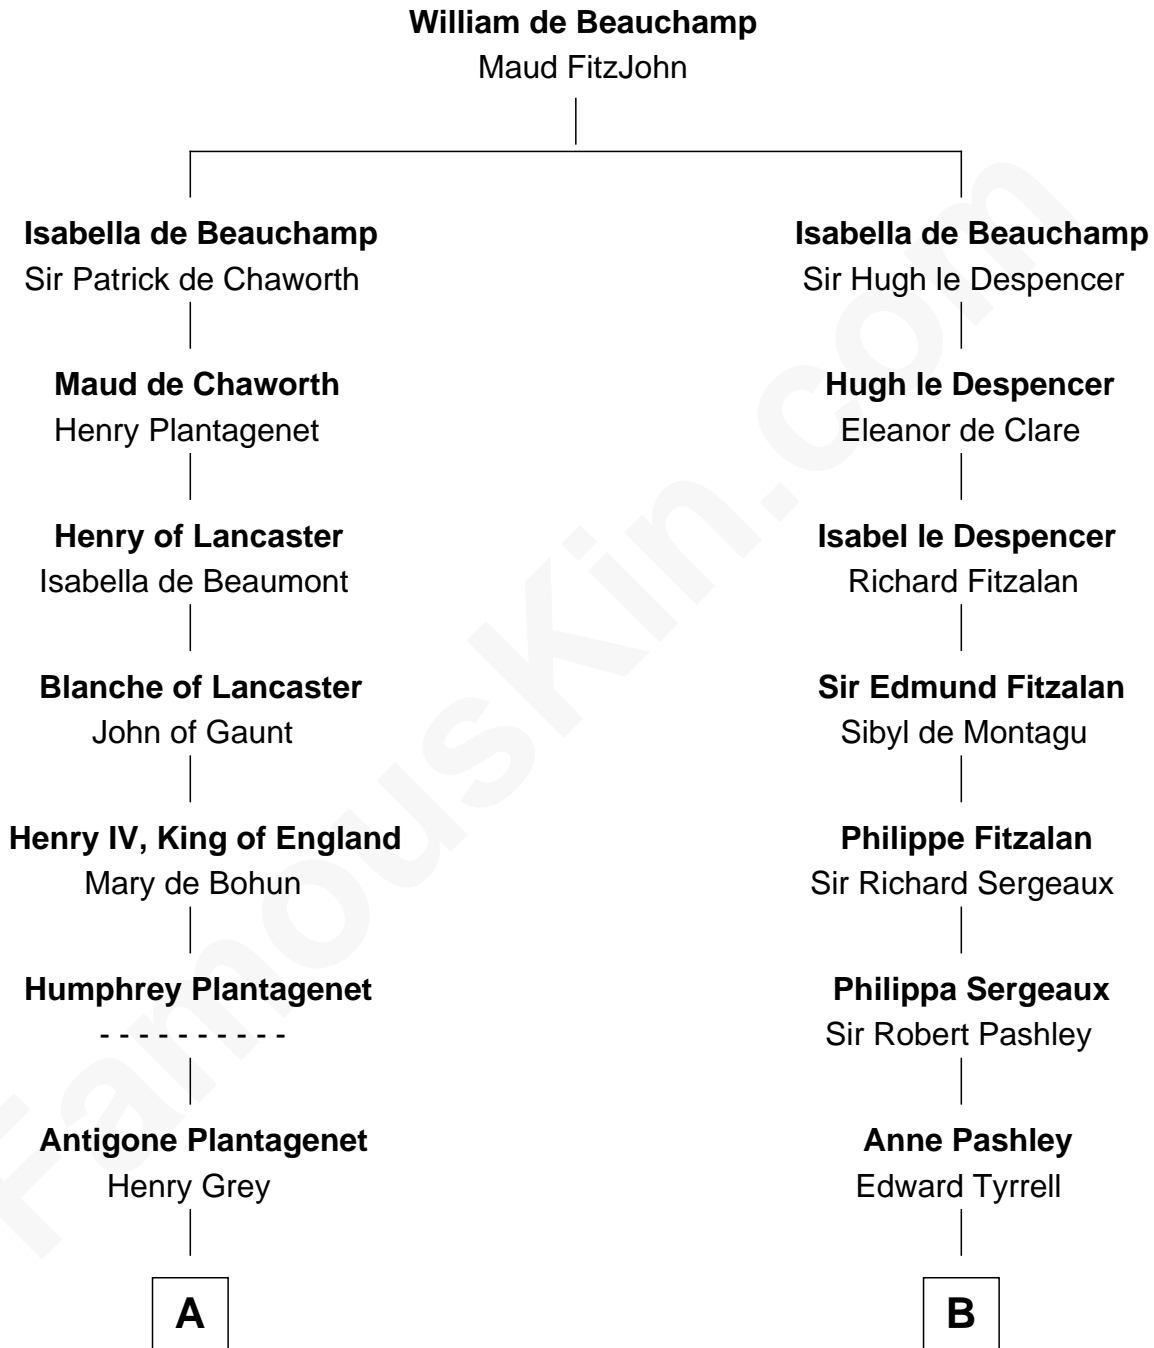

FamousKin.com

Relationship Chart of

Orson Welles

Radio, Stage, and Movie Actor

20th cousin 1 time removed of

General James Longstreet
Confederate Army - U.S. Civil War

C

William Hill Wells
Elizabeth Dagworthy

Henry Hill Welles
Mary Putnam

Richard Jones Welles
Mary Blanche Head

Richard Head Welles
Beatrice Ives

Orson Welles
Radio, Stage, and Movie Actor

D

Deliverance Coward
James FitzRandolph

Hannah FitzRandolph
William Longstreet