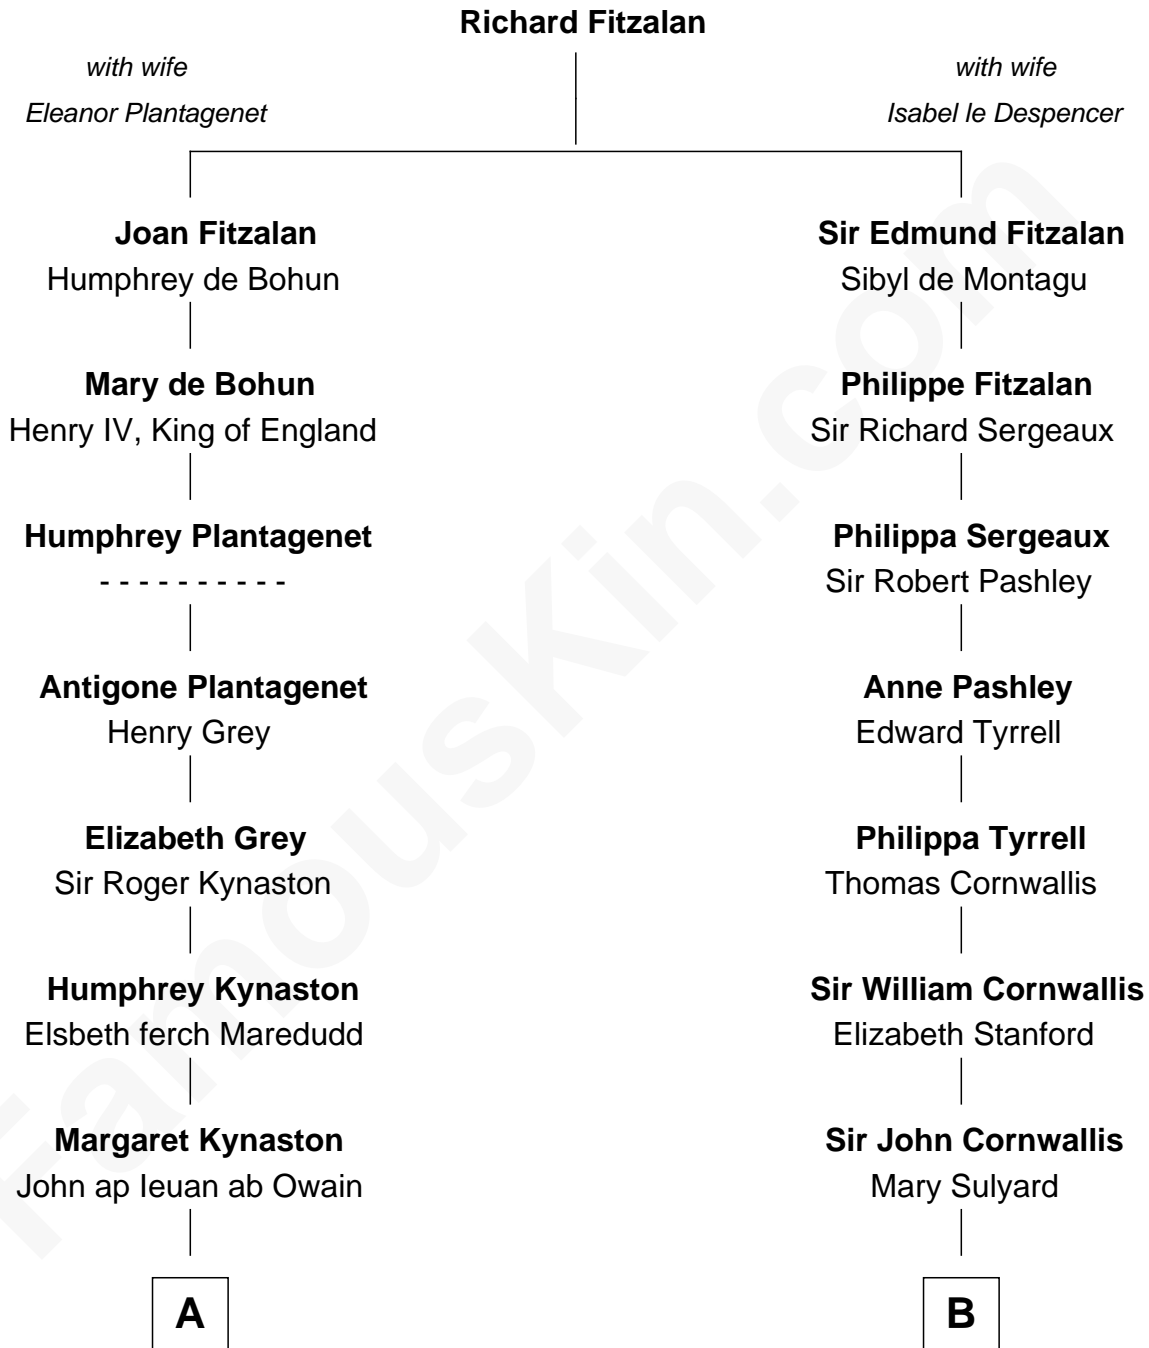

FamousKin.com

Relationship Chart of

Orson Welles

Radio, Stage, and Movie Actor

17th cousin 1 time removed of

General James Longstreet
Confederate Army - U.S. Civil War

C

Richard Head Welles