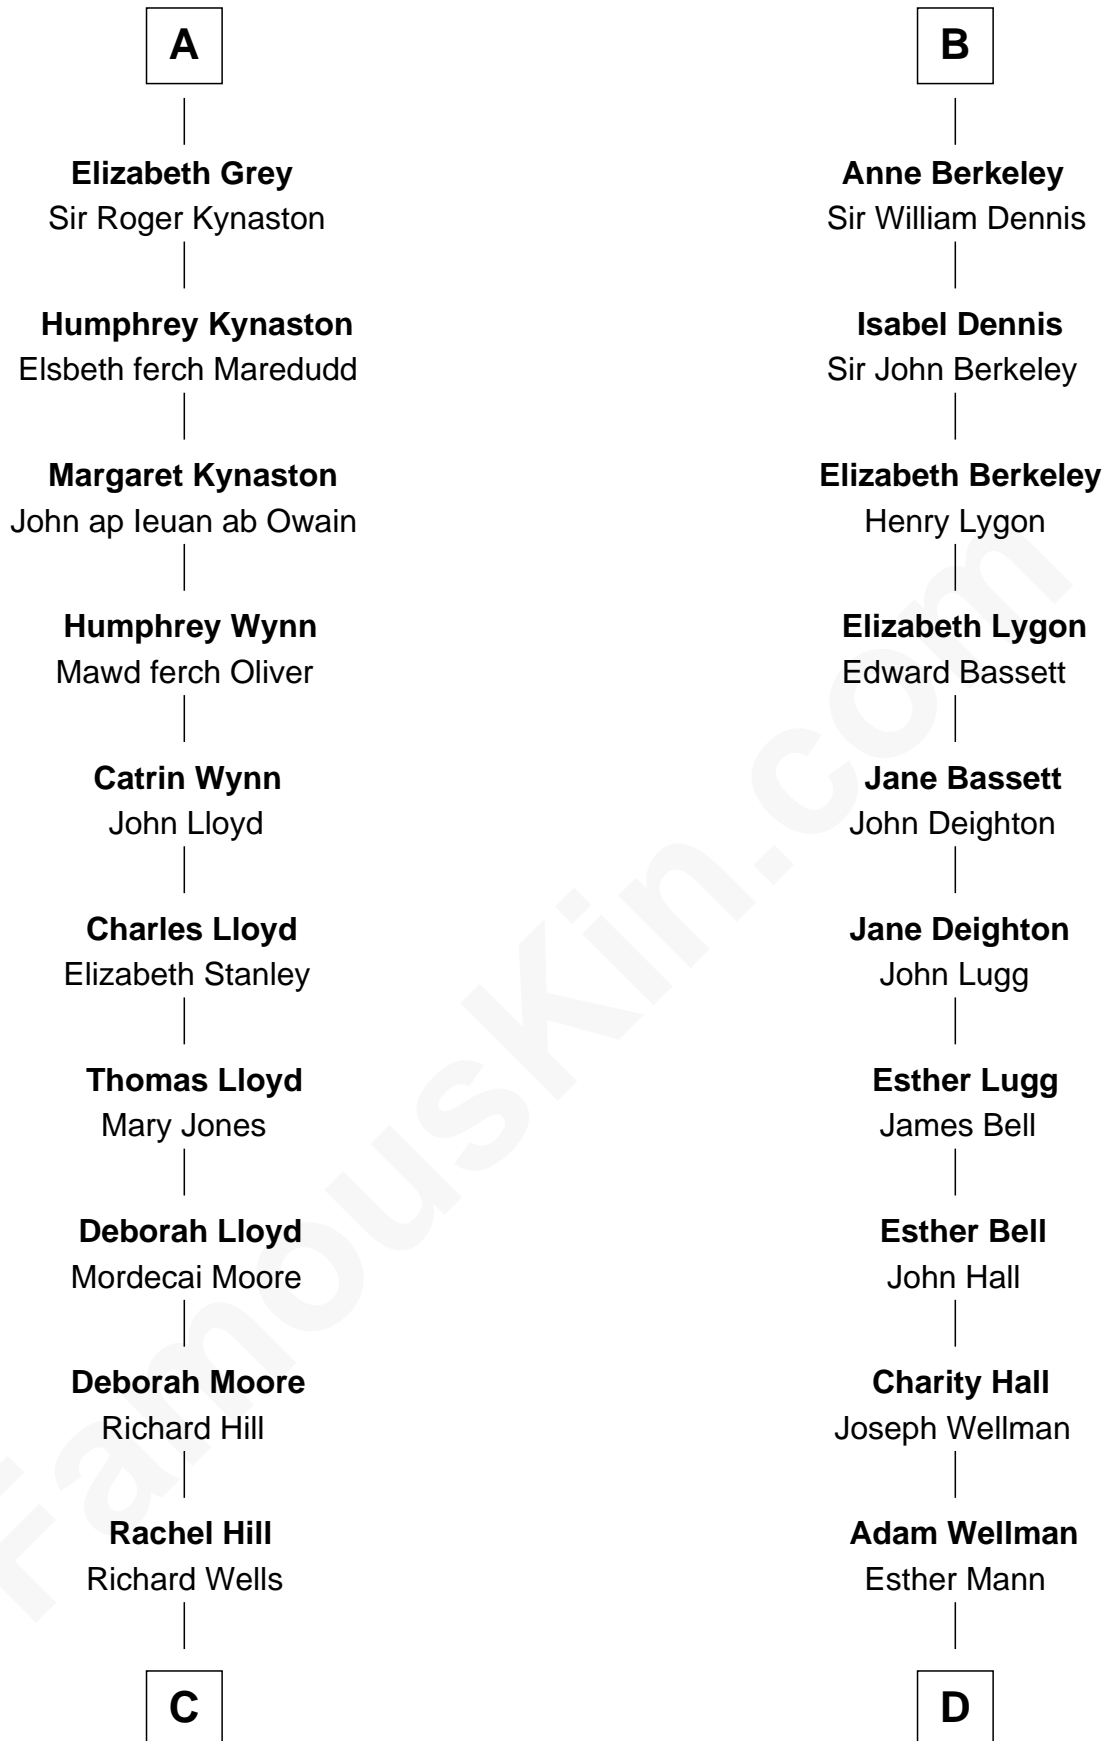

FamousKin.com

Relationship Chart of

Orson Welles

Radio, Stage, and Movie Actor

20th cousin 1 time removed of

Jack London

Author of "The Call of the Wild"

C