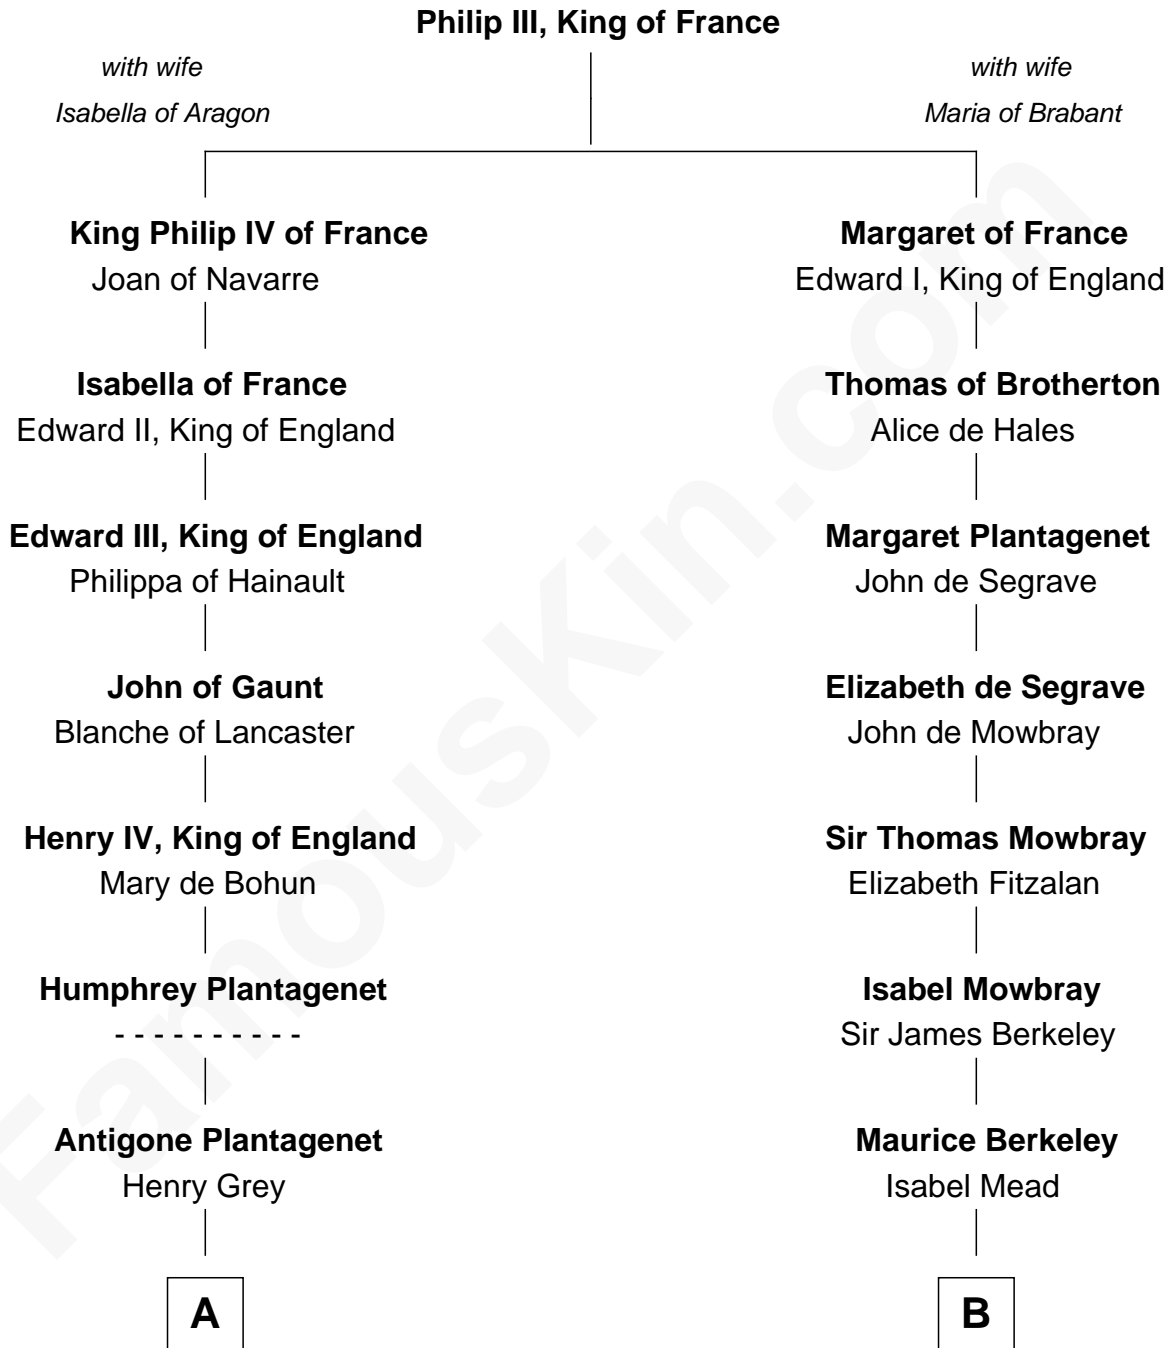

FamousKin.com

Relationship Chart of

Orson Welles

Radio, Stage, and Movie Actor

20th cousin 1 time removed of

Jack London

Author of "The Call of the Wild"

C