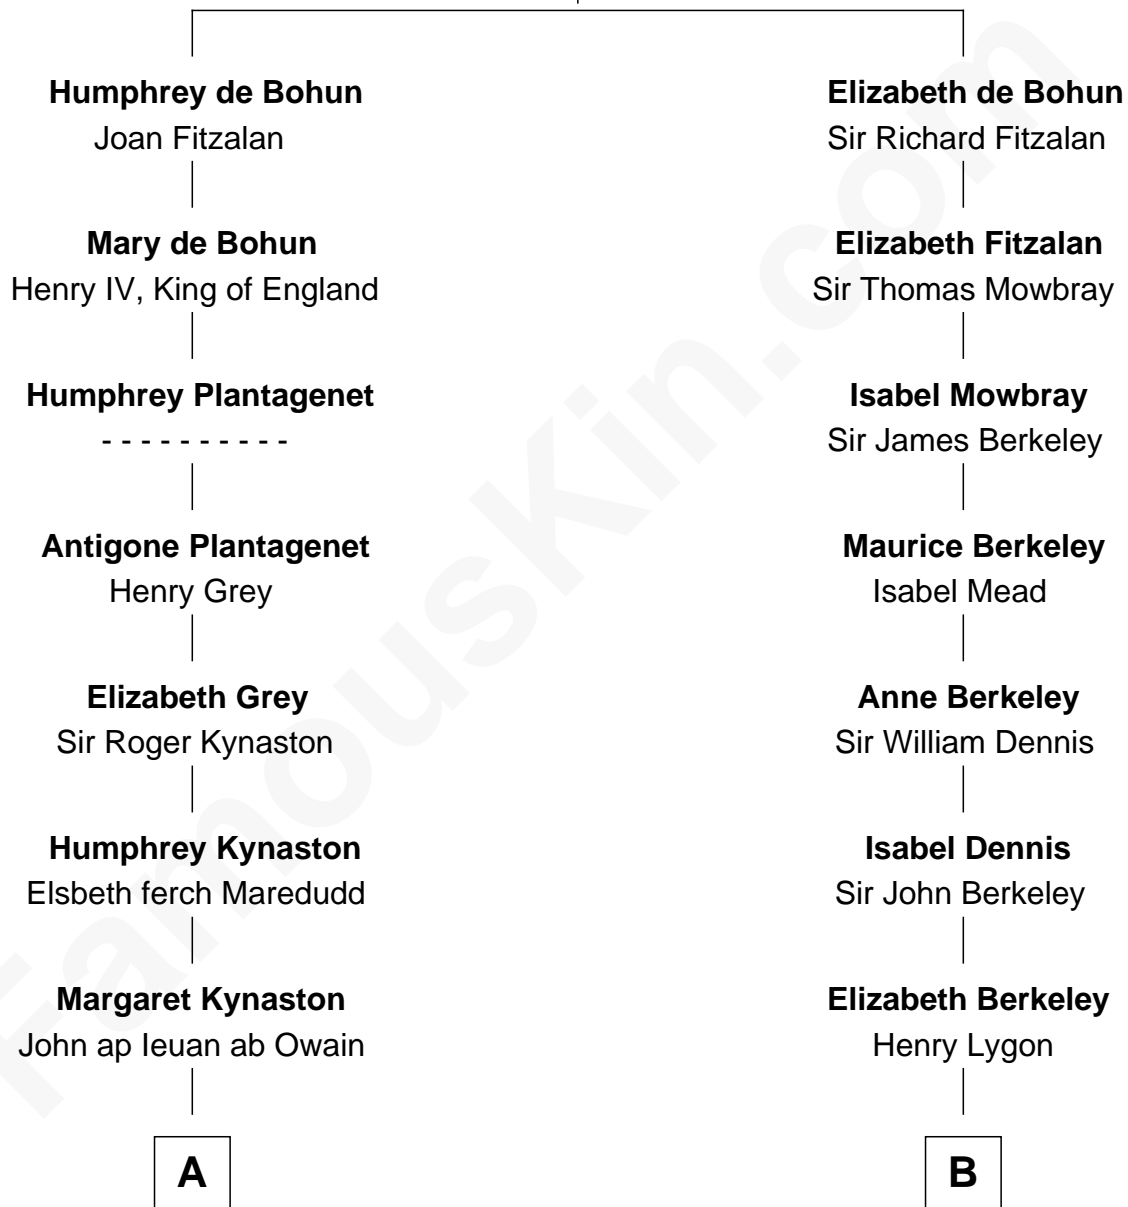

# FamousKin.com Relationship Chart of

**Orson Welles**

*Radio, Stage, and Movie Actor*

17th cousin 1 time removed of

**Jack London**

*Author of "The Call of the Wild"*

**Sir William de Bohun**  
Elizabeth de Badlesmere

**C**

Richard Head Welles

Beatrice Ives

Orson Welles

*Radio, Stage, and Movie Actor*

FamousKin.com