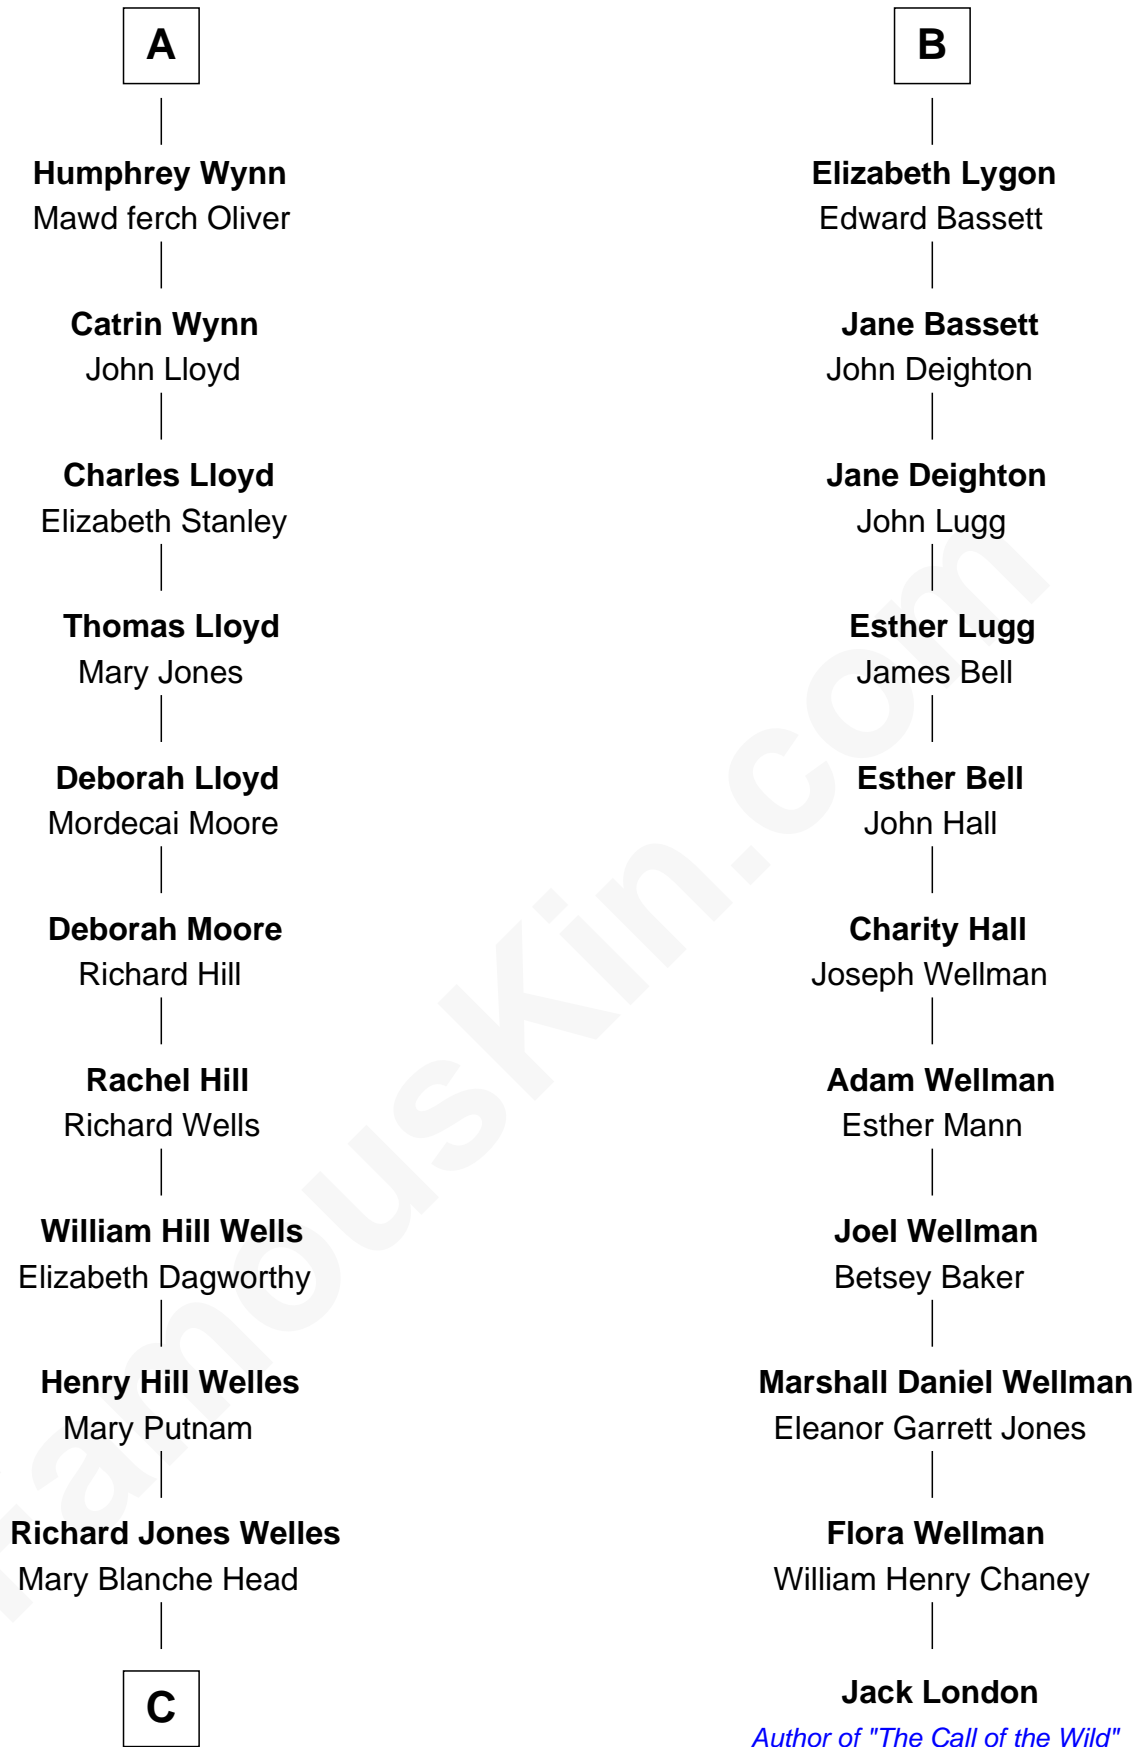

# FamousKin.com Relationship Chart of

**Orson Welles**

*Radio, Stage, and Movie Actor*

17th cousin 1 time removed of

**Jack London**

*Author of "The Call of the Wild"*

**Sir William de Bohun**  
Elizabeth de Badlesmere

**C**

Richard Head Welles

Beatrice Ives

Orson Welles

*Radio, Stage, and Movie Actor*

FamousKin.com