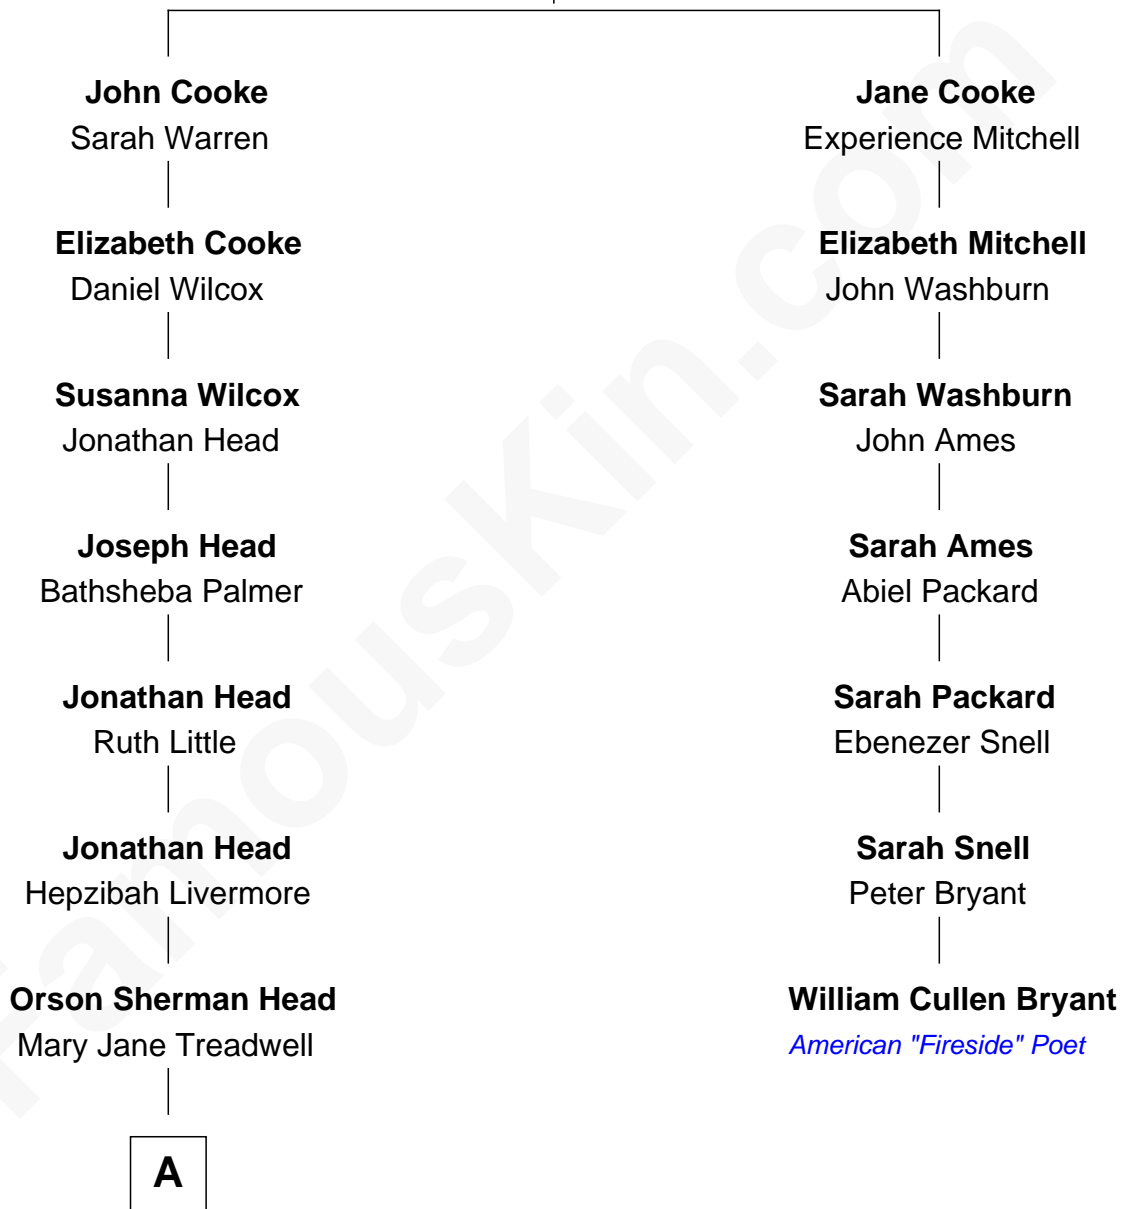

FamousKin.com Relationship Chart of

Orson Welles

Radio, Stage, and Movie Actor

6th cousin 3 times removed of

William Cullen Bryant

American "Fireside" Poet

Francis Cooke
Hester le Mahieu

A