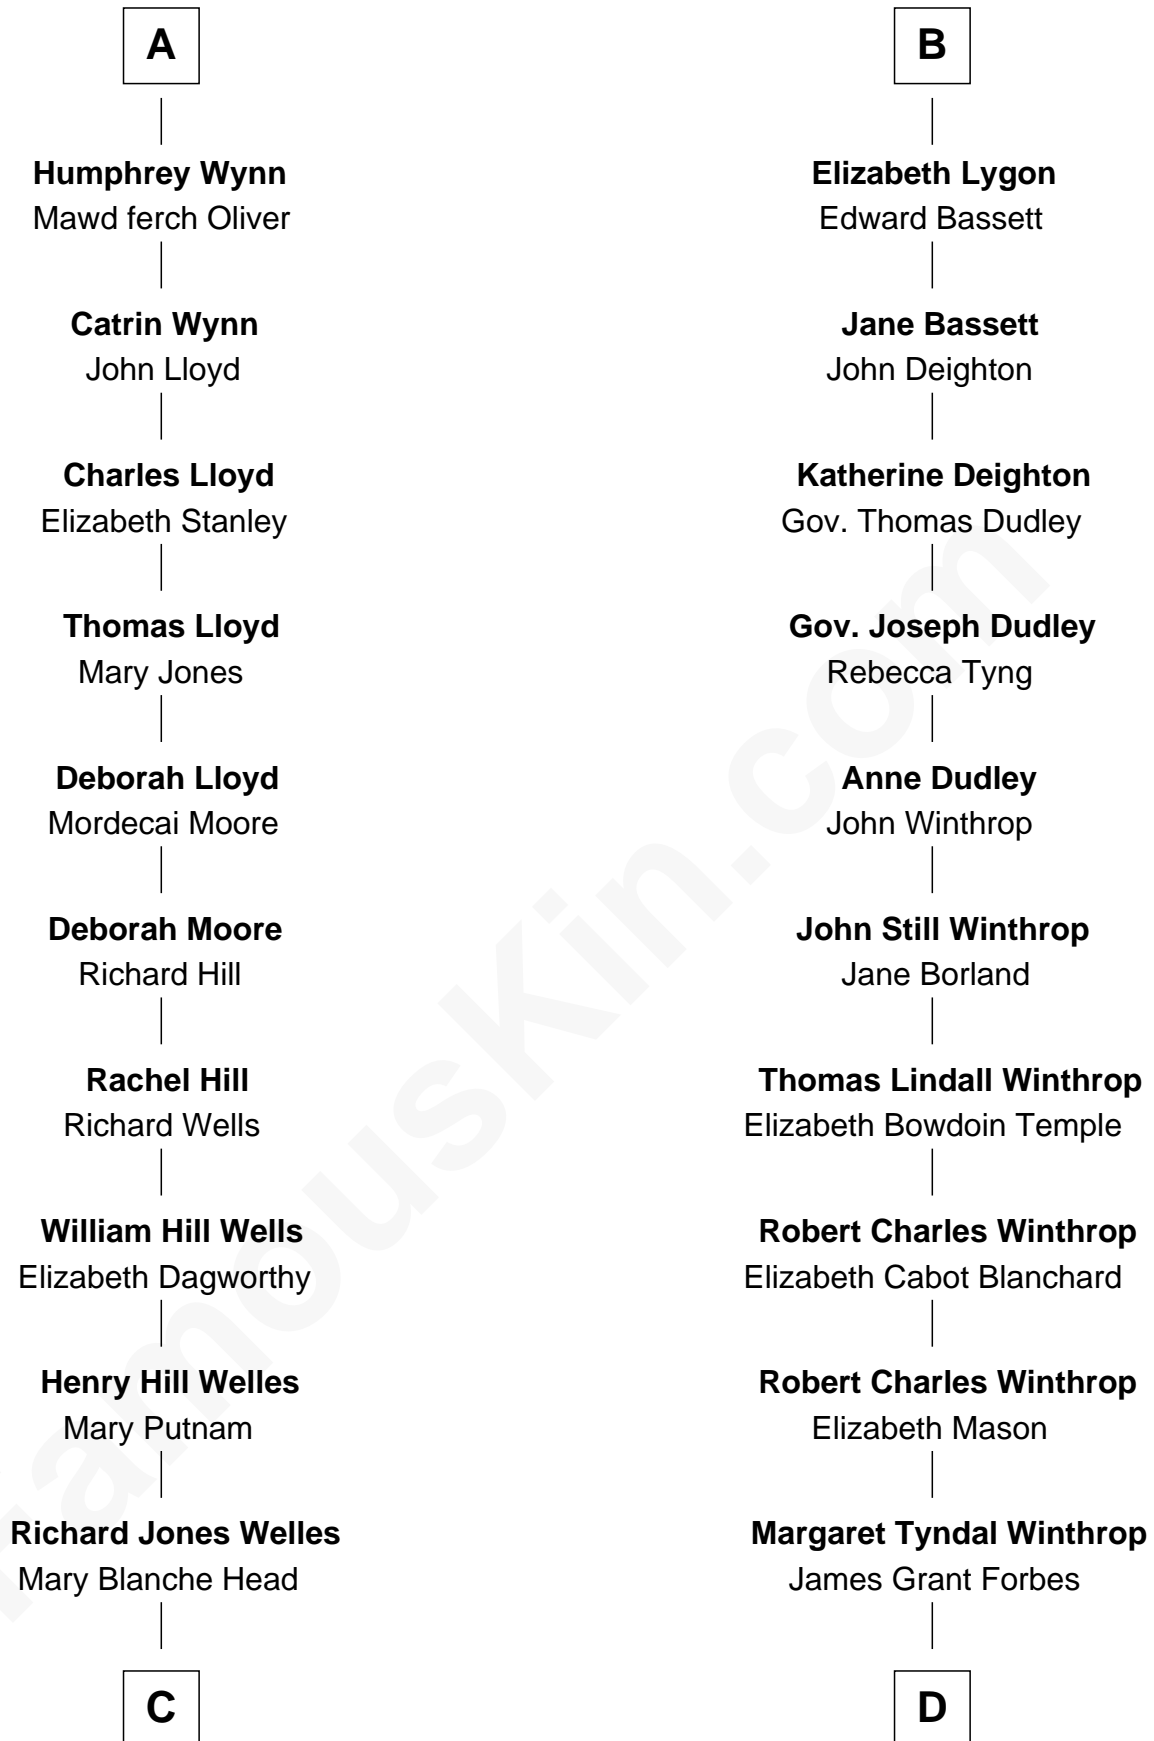

# FamousKin.com Relationship Chart of

**Orson Welles**

*Radio, Stage, and Movie Actor*

18th cousin of

**John Kerry**

*68th U.S. Secretary of State*

**Sir William de Bohun**  
Elizabeth de Badlesmere

**C**

**Richard Head Welles**

Beatrice Ives

**Orson Welles**

*Radio, Stage, and Movie Actor*

**D**

**Rosemary Isabel Forbes**

Richard John Kerry

**John Kerry**

*68th U.S. Secretary of State*

FamousKin.com