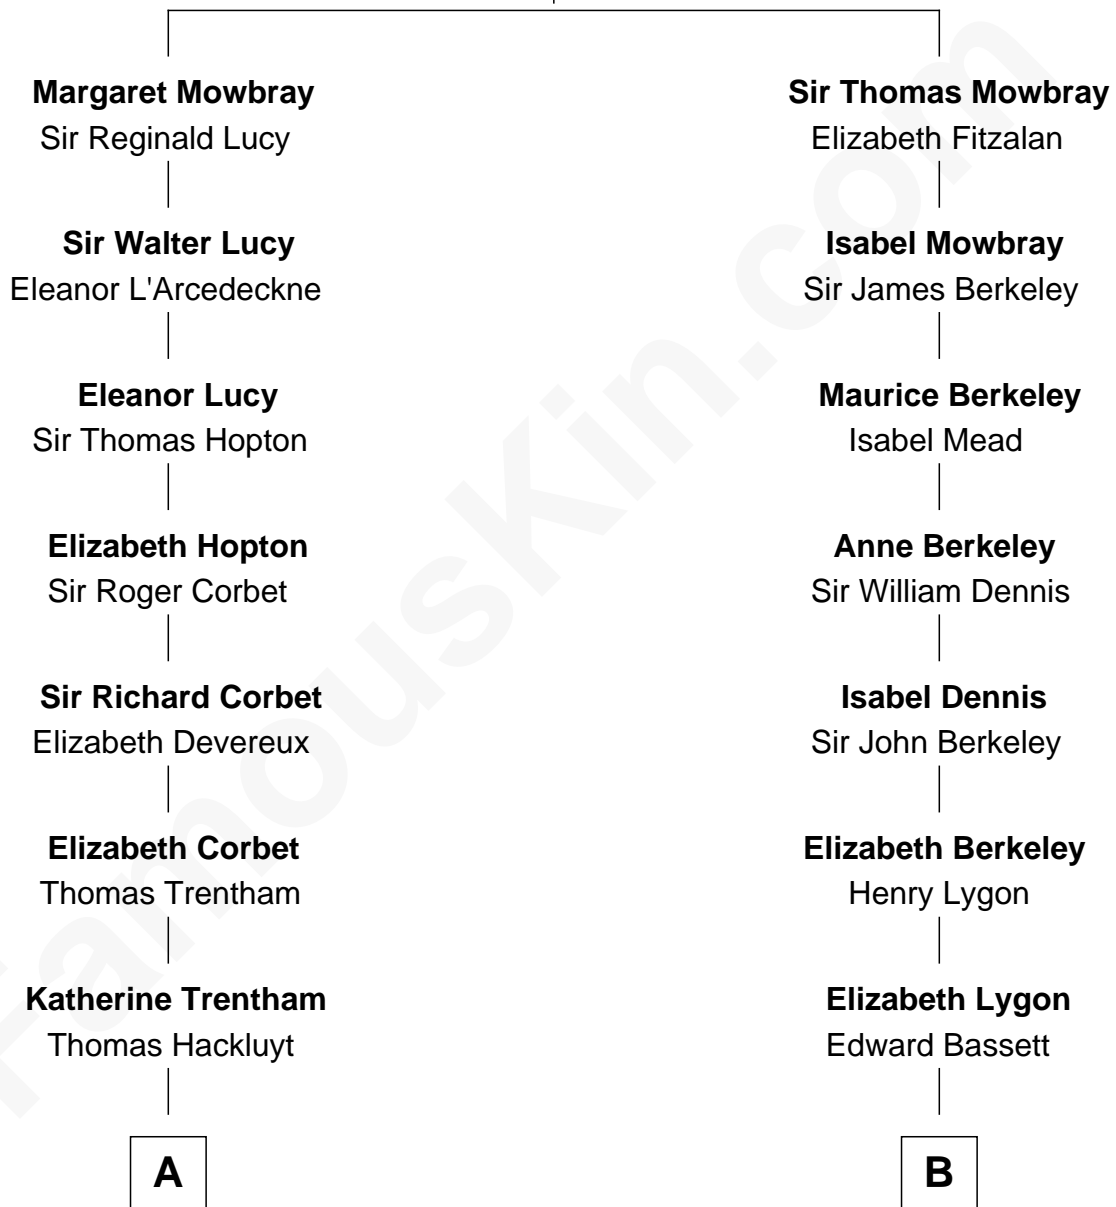

FamousKin.com Relationship Chart of

Orson Welles

Radio, Stage, and Movie Actor

17th cousin 1 time removed of

John Kerry

68th U.S. Secretary of State

John de Mowbray
Elizabeth de Segrave

C