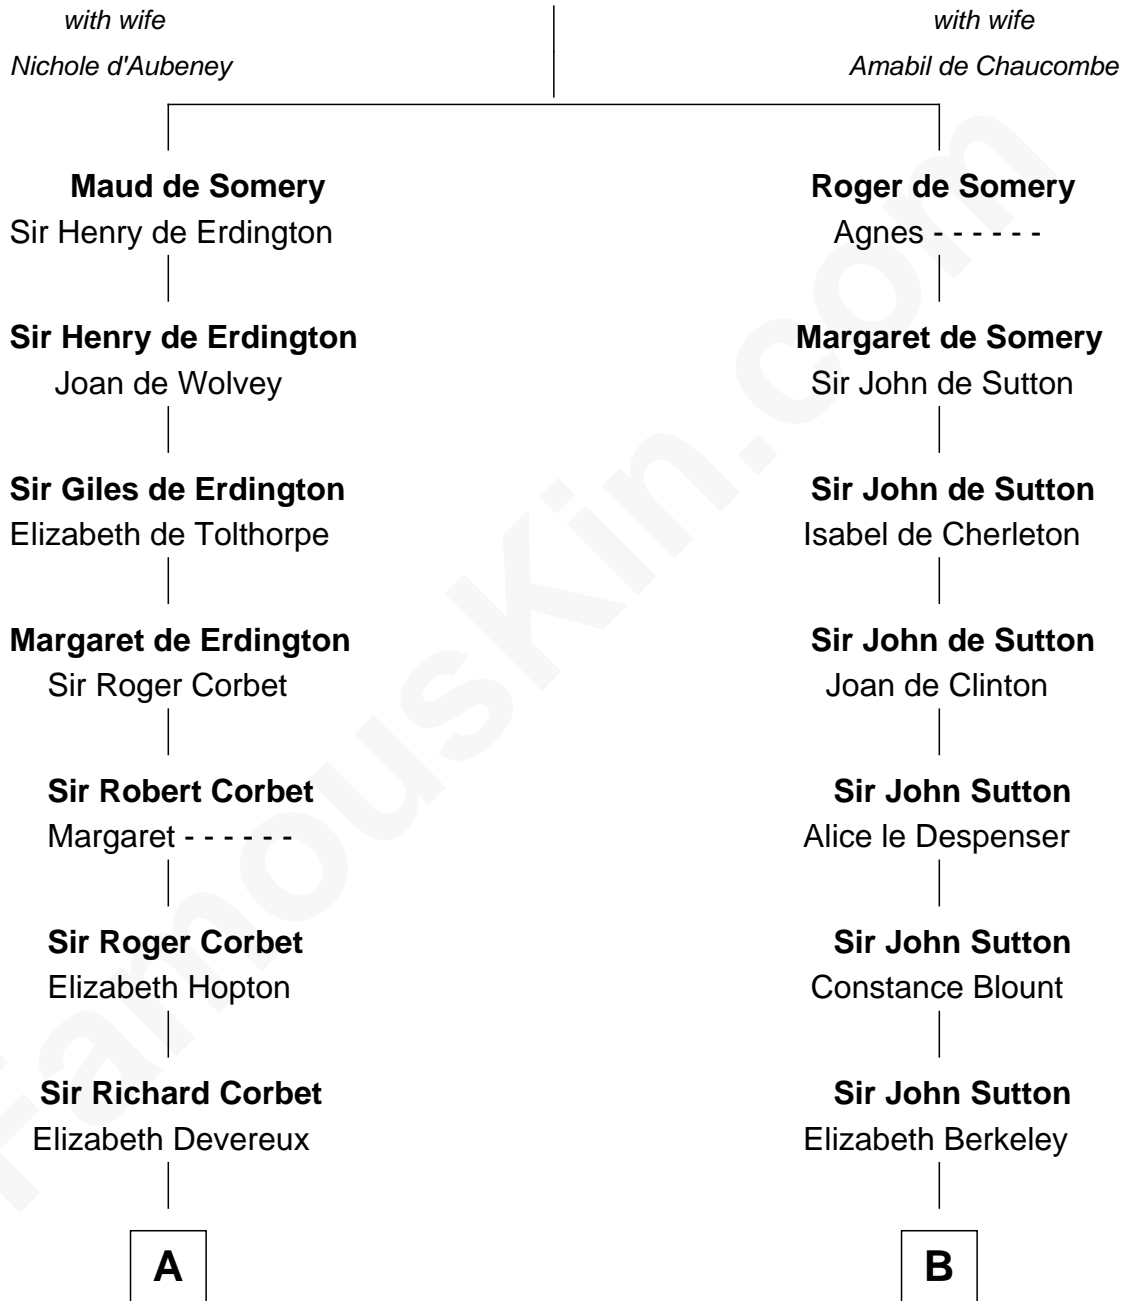

FamousKin.com

Relationship Chart of

Orson Welles

Radio, Stage, and Movie Actor

20th cousin of

John Brown

American Abolitionist

Sir Roger de Somery

C

Henry Hill Welles

Mary Putnam

Richard Jones Welles

Mary Blanche Head

Richard Head Welles

Beatrice Ives

Orson Welles