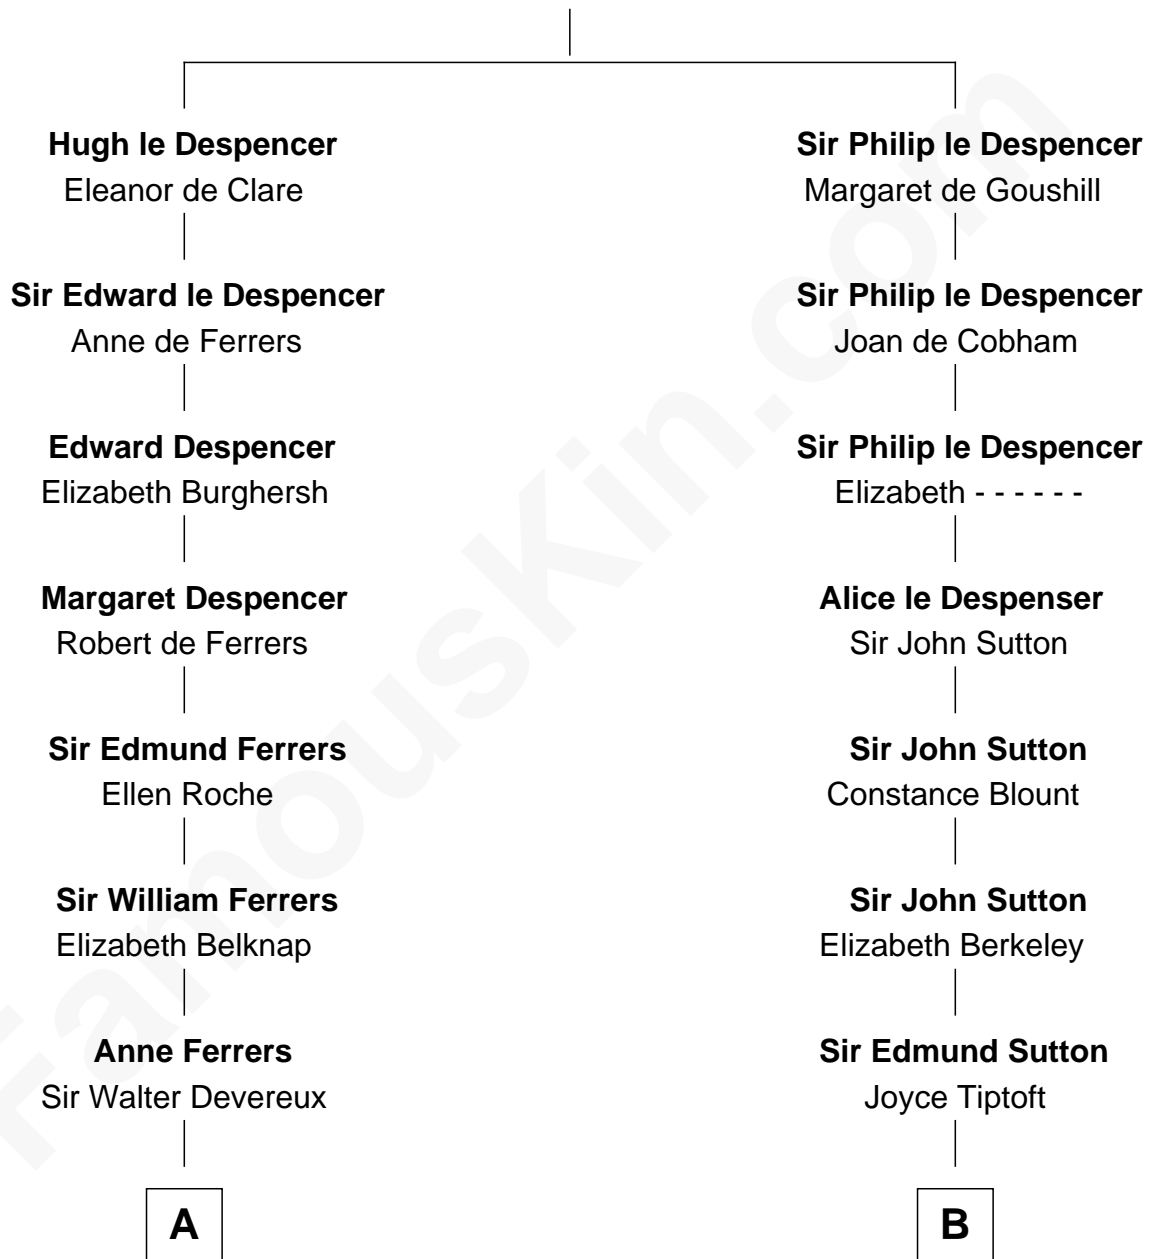

FamousKin.com

Relationship Chart of

Orson Welles

Radio, Stage, and Movie Actor

19th cousin 2 times removed of

John Brown

American Abolitionist

Sir Hugh le Despencer

Isabella de Beauchamp

C

William Hill Wells
Elizabeth Dagworthy

Henry Hill Welles
Mary Putnam

Richard Jones Welles
Mary Blanche Head

Richard Head Welles
Beatrice Ives

Orson Welles
Radio, Stage, and Movie Actor