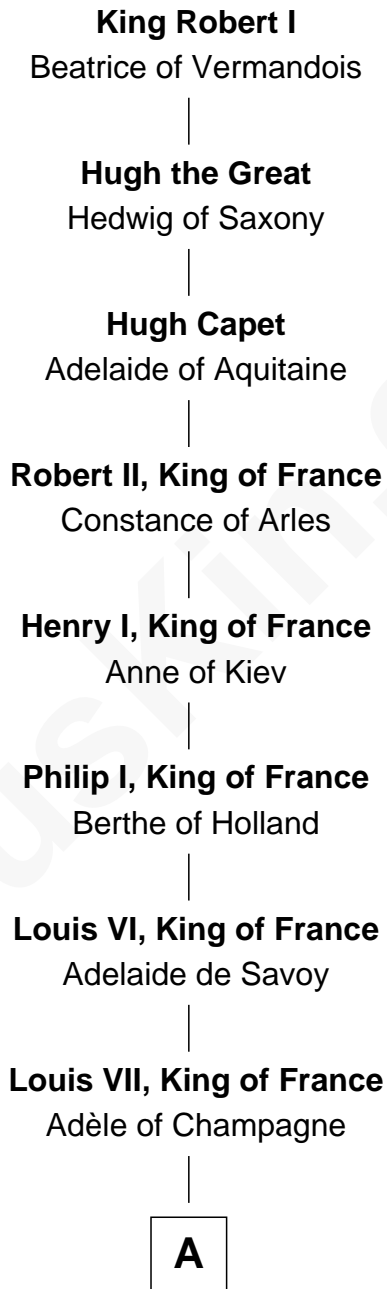

FamousKin.com Relationship Chart of

Orson Welles

Radio, Stage, and Movie Actor

30th Great-grandson of

King Robert I

King of France

B

Elizabeth Grey

Sir Roger Kynaston

Humphrey Kynaston

Elsbeth ferch Maredudd

Margaret Kynaston

John ap Ieuan ab Owain

Humphrey Wynn

Mawd ferch Oliver

Catrin Wynn

John Lloyd

Charles Lloyd

Elizabeth Stanley

Thomas Lloyd

Mary Jones

Deborah Lloyd

Mordecai Moore

Deborah Moore