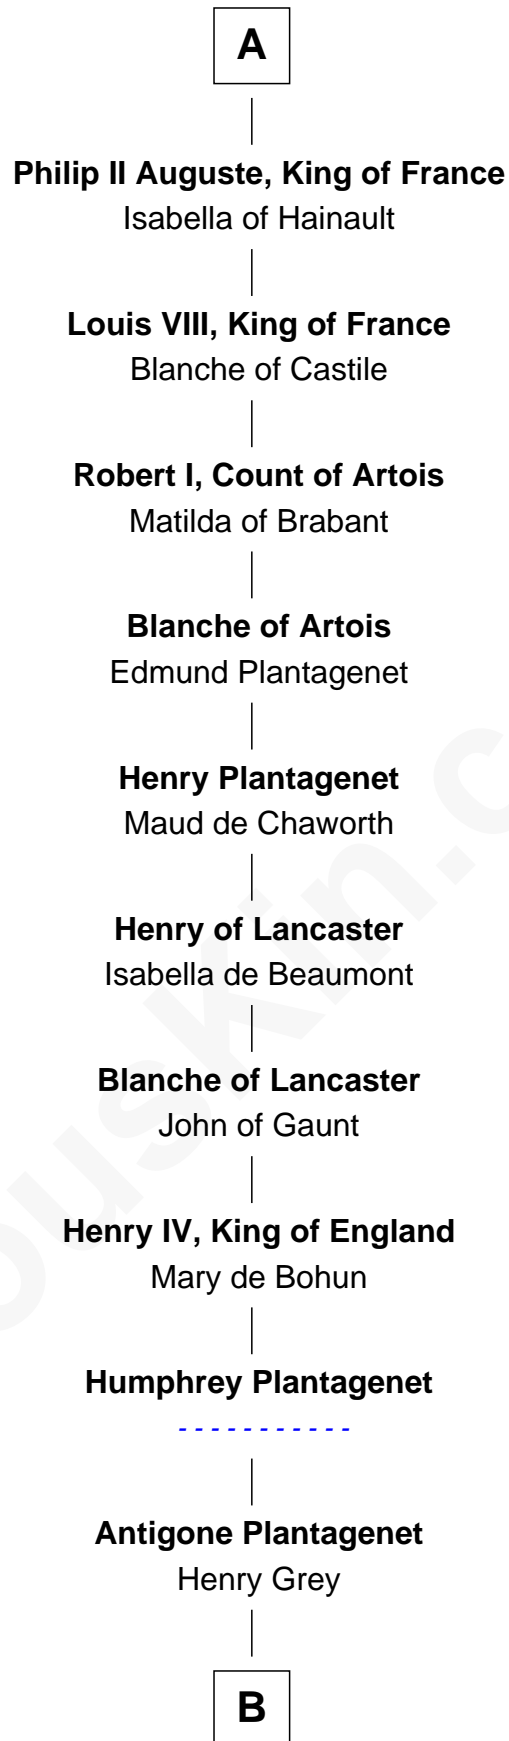

FamousKin.com Relationship Chart of

Orson Welles

Radio, Stage, and Movie Actor

30th Great-grandson of

King Robert I

King of France

B

Elizabeth Grey

Sir Roger Kynaston

Humphrey Kynaston

Elsbeth ferch Maredudd

Margaret Kynaston

John ap Ieuan ab Owain

Humphrey Wynn

Mawd ferch Oliver

Catrin Wynn

John Lloyd

Charles Lloyd

Elizabeth Stanley

Thomas Lloyd

Mary Jones

Deborah Lloyd

Mordecai Moore

Deborah Moore